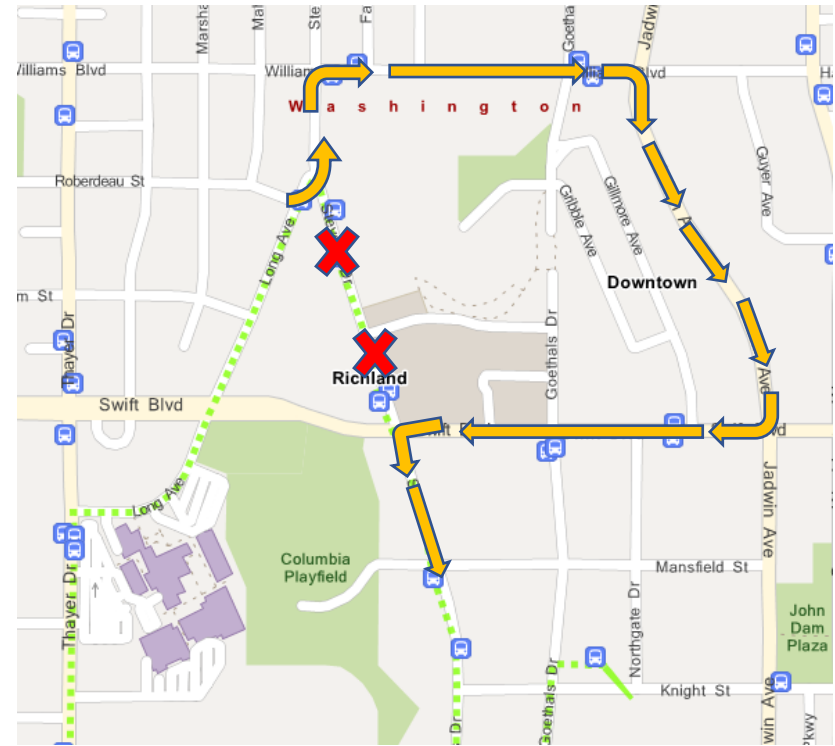

123 DETOUR

- From Long Ave
- Left on Stevens Dr
- Right on Williams Blvd
- Right on Jadwin Ave
- Right on Swift Blvd
- Left on Goethals Dr
- Enter the Knight St
- Transit Center

123 DETOUR

- From Long Ave
- Left on Stevens Dr
- Right on Williams Blvd
- Right on Jadwin Ave
- Right on Swift Blvd
- Left on Stevens Dr
- Continue Regular Route