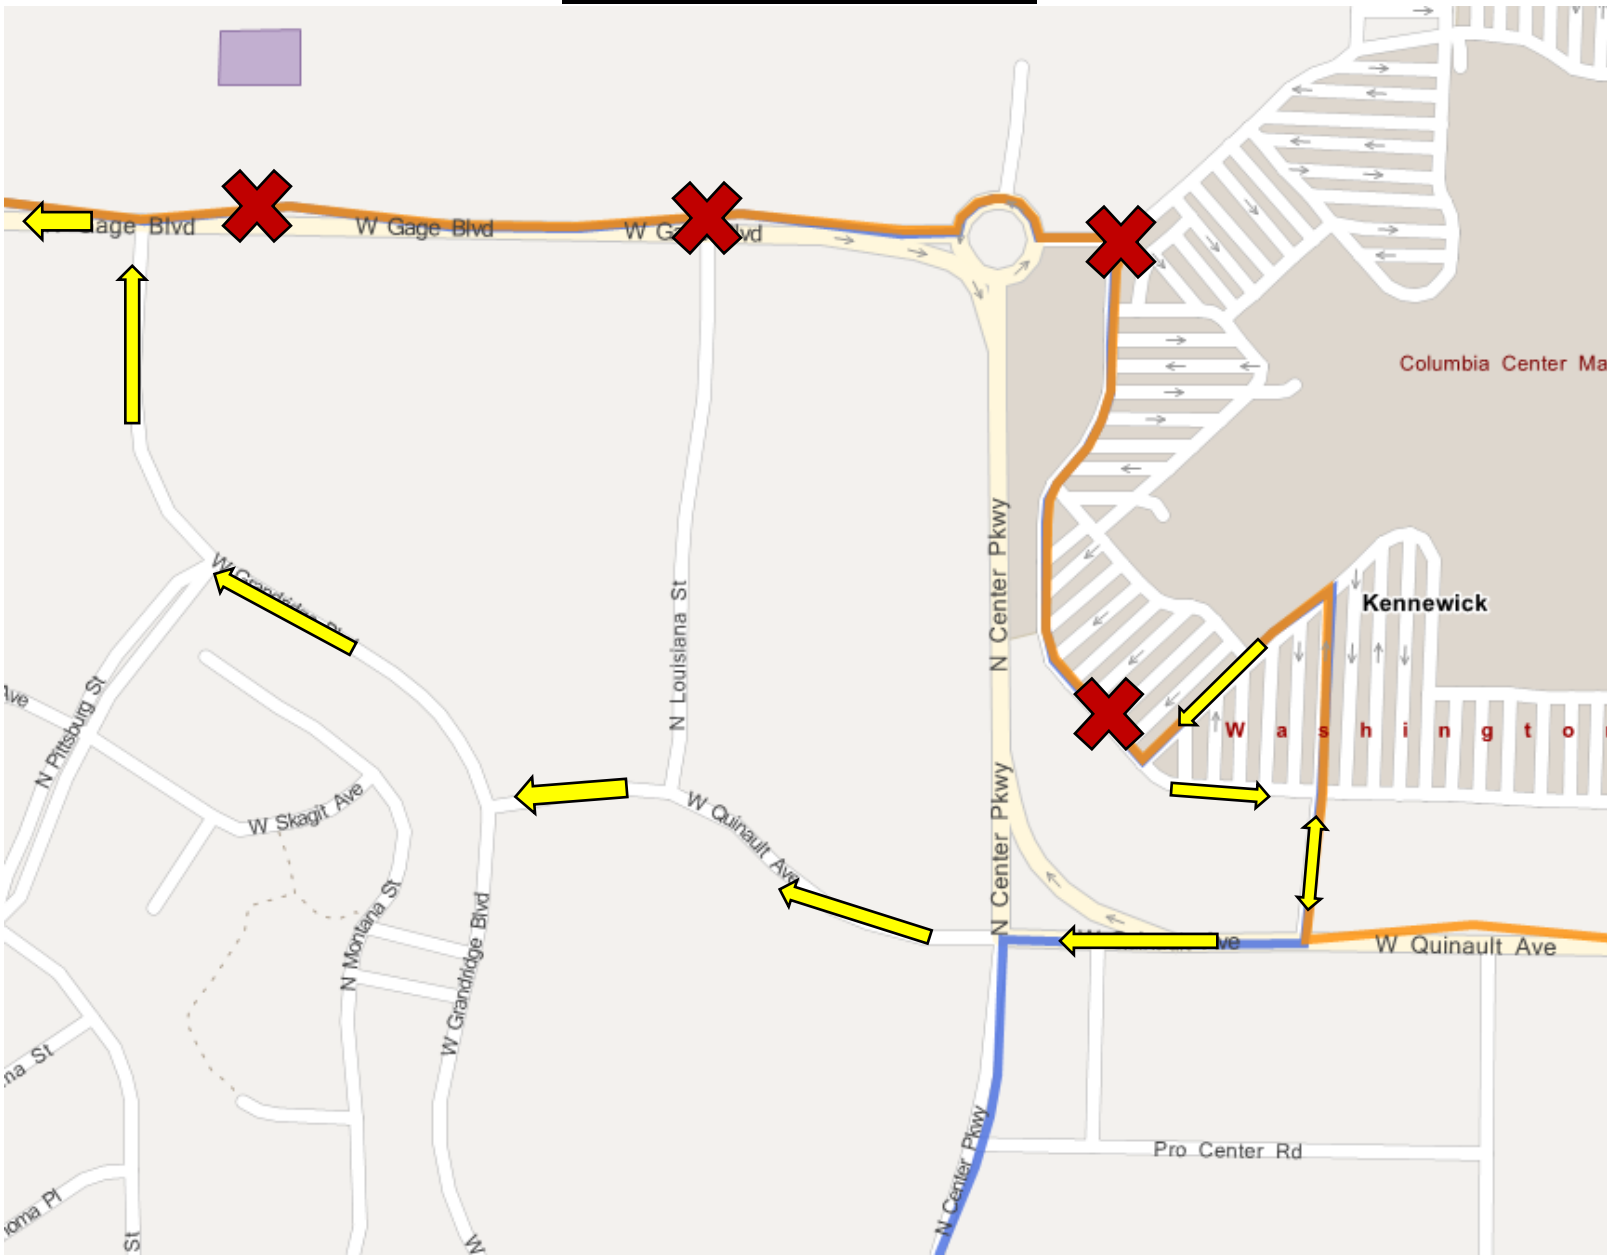

123NB/110WB DETOUR

123NB/110WB:

- From Sears stop
- Continue straight to stop sign
- LF on to mall outer loop
- RT at stop sign (Goodwill trailer)
- RT on Quinault Ave
- RT on Grandridge Blvd
- LF on Gage Blvd
- Resume regular route