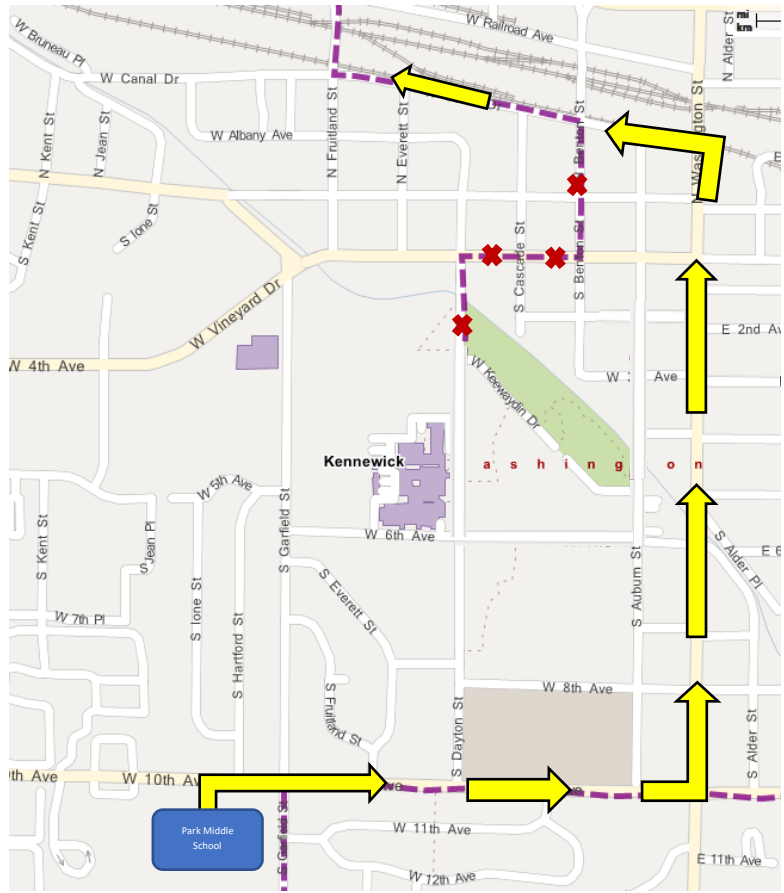

41 CCW ROUTE DETOUR 2021 FAIR PARADE

41 CCW FROM PMS

From Park MS Bus Turnaround
Right on 10th Ave
Left on Washington St
Left on Canal Dr
Resume regular route

41 CCW TO PMS

From E. 3rd Ave
Left on Washington St
Right on 10th Ave
Left into Park MS Bus Turnaround