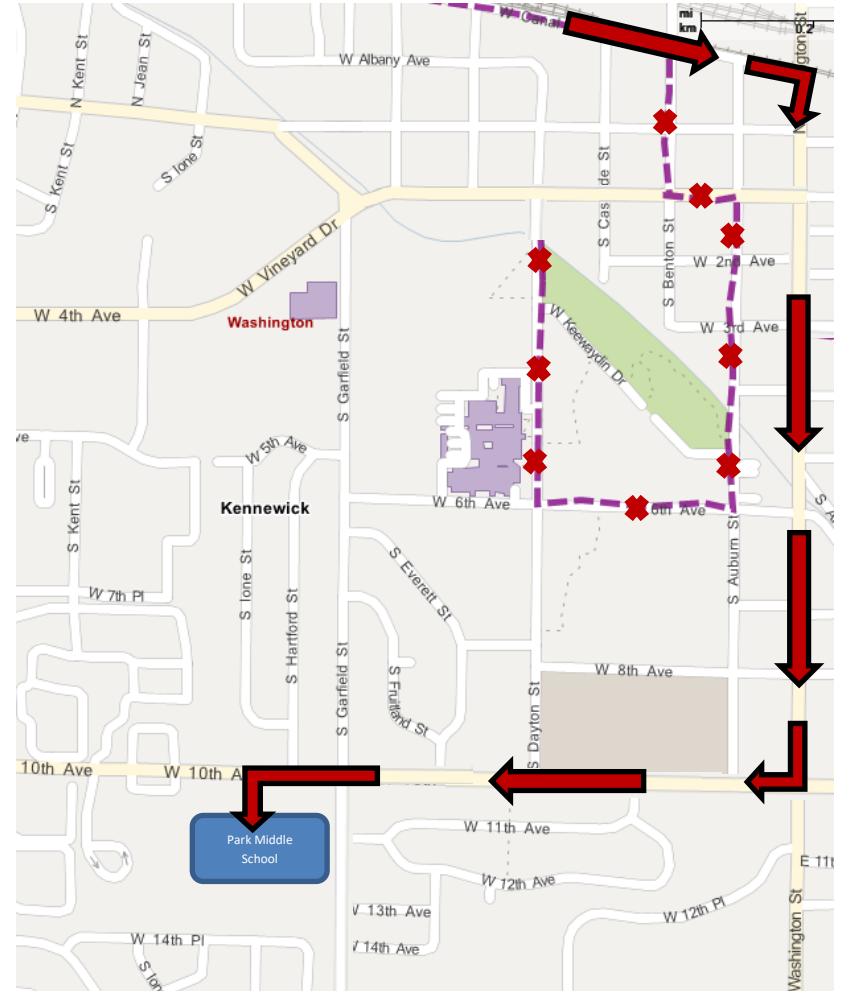

41 CW ROUTE DETOUR 2021 FAIR PARADE

41 CW FROM PMS

From Park MS Bus Turnaround
Right on 10th Ave
Left on Washington St
Right on 3rd Ave
Resume Regular Route

41 CW TO PMS

From W. Canal Dr
Right on Washington St
Right on 10th Ave
Left into Park MS Bus Turnaround