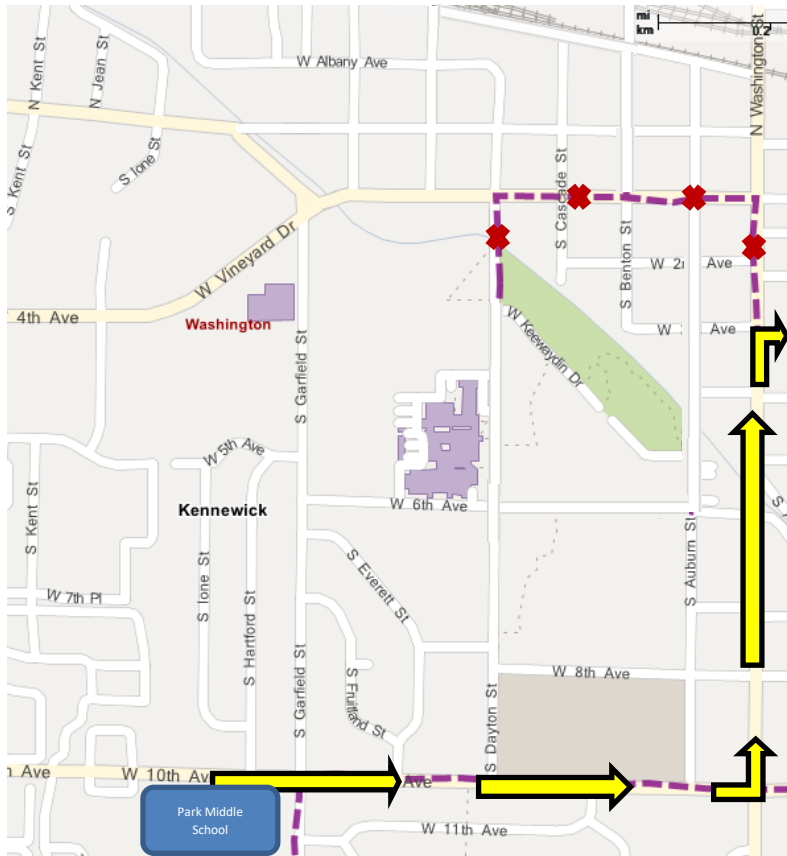

41 CW ROUTE DETOUR 2021 FAIR PARADE

41 CW FROM PMS

From Park MS Bus Turnaround
Right on 10th Ave
Left on Washington St
Right on 3rd Ave
Resume Regular Route

41 CW TO PMS

From W. Canal Dr
Right on Washington St
Right on 10th Ave
Left into Park MS Bus Turnaround