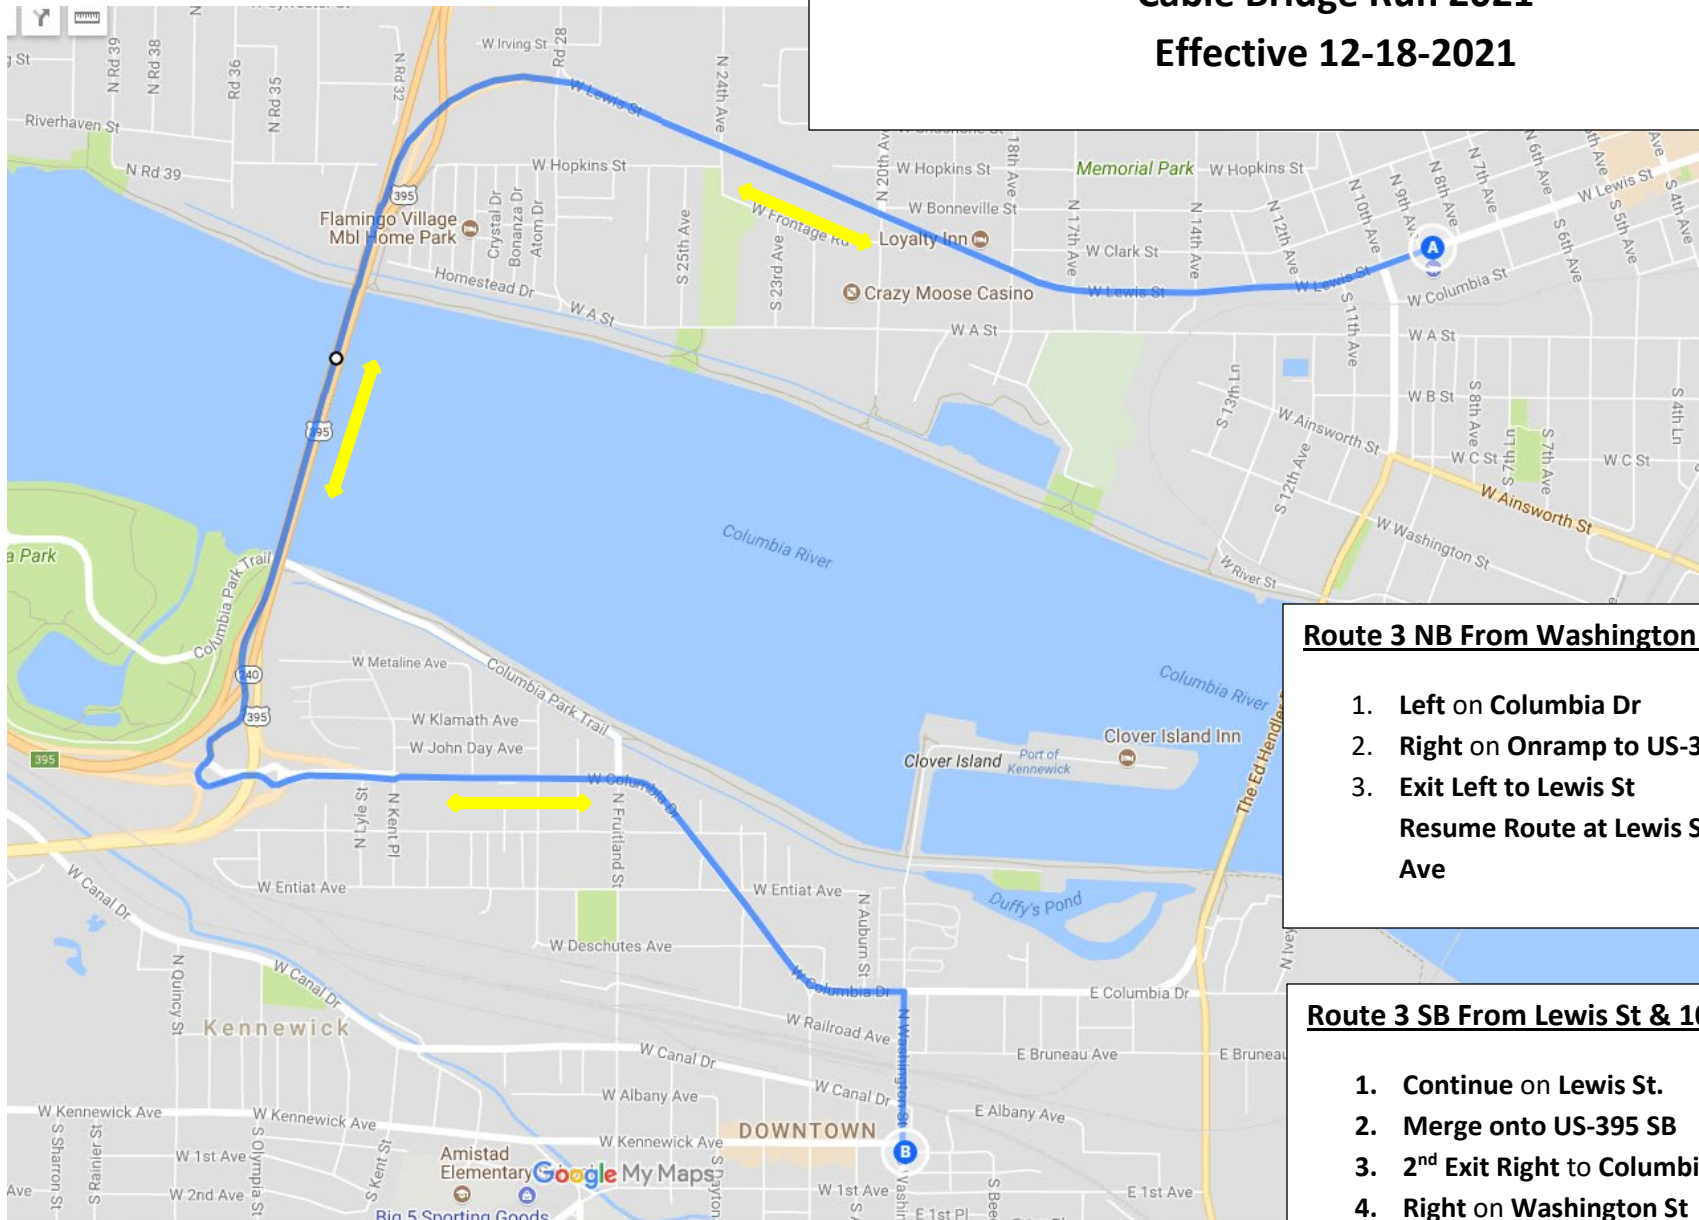

# METRO 3 Route Detour

Cable Bridge Run 2021

Effective 12-18-2021

## Route 3 NB From Washington St

1. **Left on Columbia Dr**
2. **Right on Onramp to US-395 NB**
3. **Exit Left to Lewis St**  
**Resume Route at Lewis St./10<sup>th</sup> Ave**

## Route 3 SB From Lewis St & 10th

1. **Continue on Lewis St.**
2. **Merge onto US-395 SB**
3. **2<sup>nd</sup> Exit Right to Columbia Dr**
4. **Right on Washington St**  
**Resume Route**