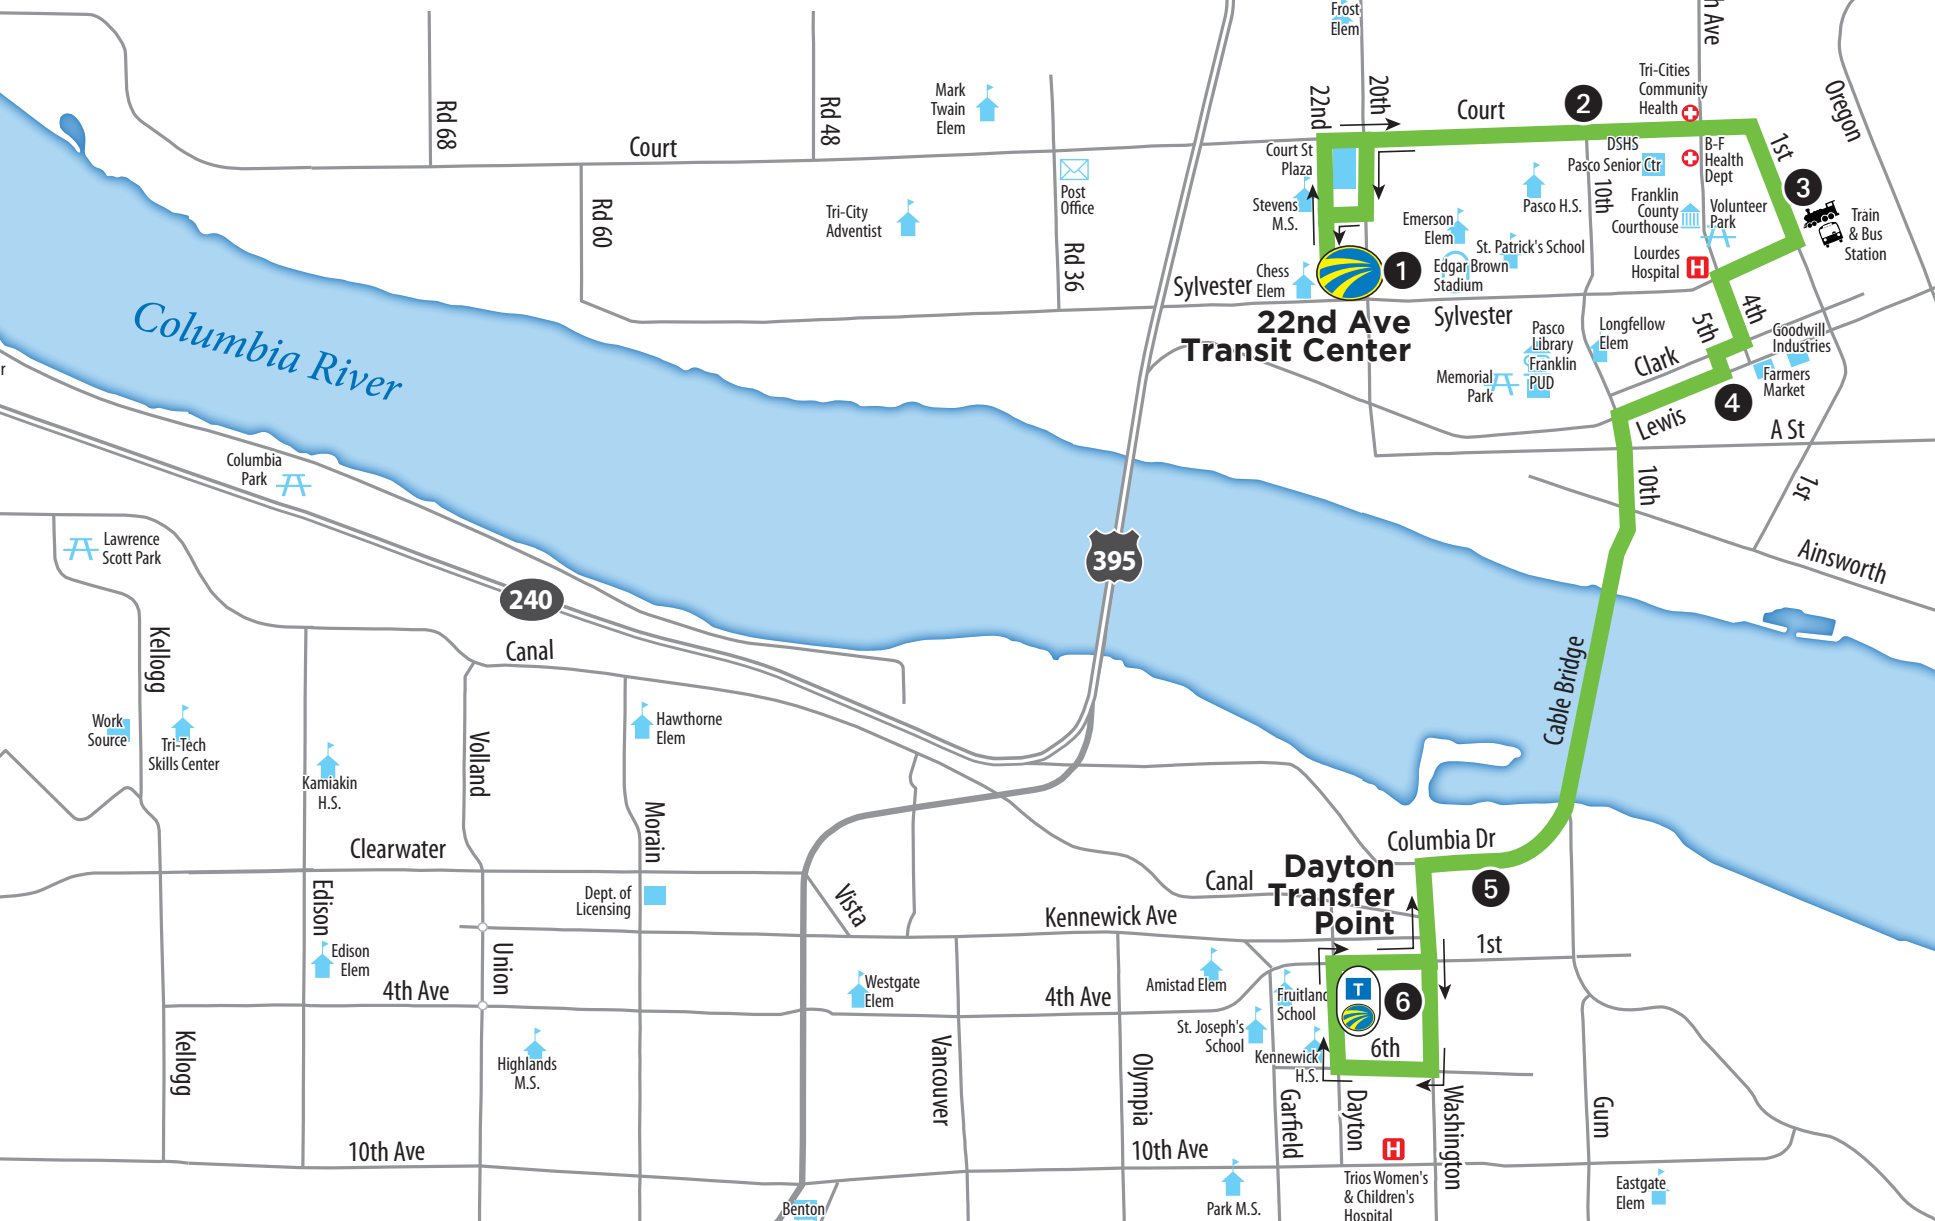

SUNDAY / DOMINGO

3 | PASCO/KENNEWICK

22nd Avenue Transit Center/ Dayton Transfer Point via:

20th Ave • 22nd Ave • Court • 1st Ave • Sylvester • 4th Ave • Lewis • 10th Ave
Cable Bridge • Columbia Dr • Washington • 6th Ave • Dayton • 1st Ave

SUNDAY / DOMINGO

3 | PASCO/KENNEWICK

22nd Avenue Transit Center/ Dayton Transfer Point via:

20th Ave • 22nd Ave • Court • 1s Ave • Sylvester • 4th Ave • Lewis • 10th Ave
Cable Bridge • Columbia Dr • Washington • 6th Ave • Dayton • 1st Ave

NORTHBOUND • DEL NORTE

6 Dayton Transfer Point	5 Columbia Dr & Beech	4 Lewis & 6th Ave	3 1st Ave & Nixon	2 Court & 10th Ave	1 22nd Avenue Transit Center
Leave • Salida			Arrive • Llegada		
AM 8:00	AM 8:03	AM 8:09	AM 8:13	AM 8:16	AM 8:19
8:30	8:33	8:39	8:43	8:46	8:49
9:00	9:03	9:09	9:13	9:16	9:19
9:30	9:33	9:39	9:43	9:46	9:49
10:00	10:03	10:09	10:13	10:16	10:19
10:30	10:33	10:39	10:43	10:46	10:49
11:00	11:03	11:09	11:13	11:16	11:19
11:30	11:33	11:39	11:43	11:46	11:49
PM 12:00	PM 12:03	PM 12:09	PM 12:13	PM 12:16	PM 12:19
12:30	12:33	12:39	12:43	12:46	12:49
1:00	1:03	1:09	1:13	1:16	1:19
1:30	1:33	1:39	1:43	1:46	1:49
2:00	2:03	2:09	2:13	2:16	2:19
2:30	2:33	2:39	2:43	2:46	2:49
3:00	3:03	3:09	3:13	3:16	3:19
3:30	3:33	3:39	3:43	3:46	3:49
4:00	4:03	4:09	4:13	4:16	4:19
4:30	4:33	4:39	4:43	4:46	4:49
5:00	5:03	5:09	5:13	5:16	5:19
5:30	5:33	5:39	5:43	5:46	5:49
6:00	6:03	6:09	6:13	6:16	6:19
—	—	—	—	—	—