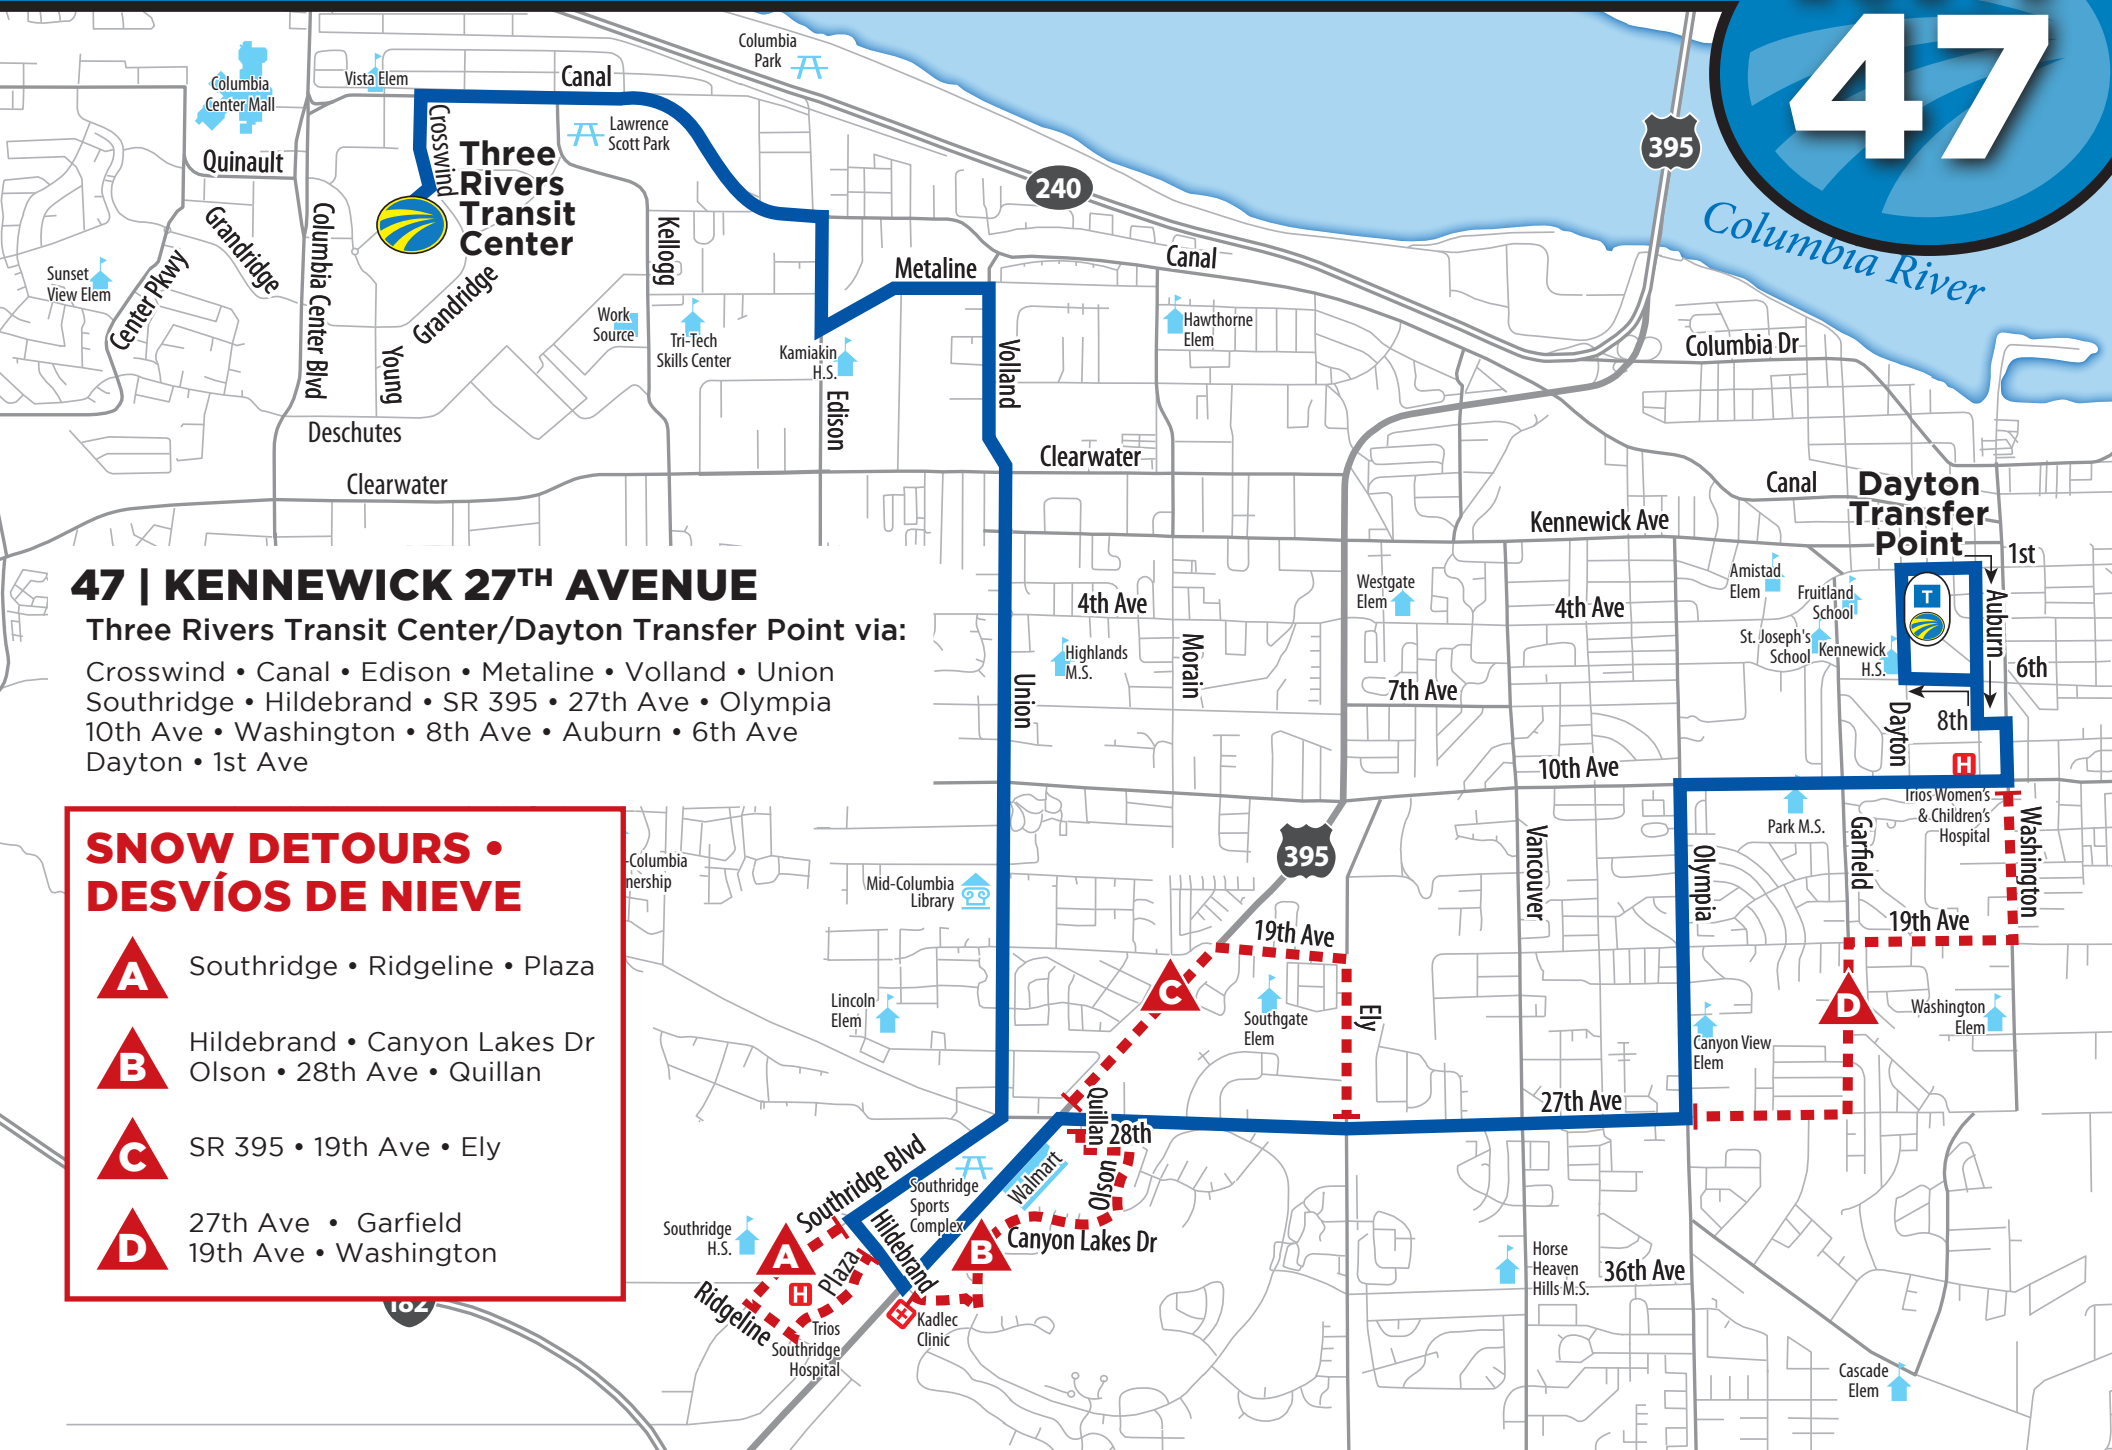

SNOW DETOUR

ROUTE 47

47 | KENNEWICK 27TH AVENUE

Three Rivers Transit Center/Dayton Transfer Point via:

Crosswind • Canal • Edison • Metaline • Volland • Union
 Southridge • Hildebrand • SR 395 • 27th Ave • Olympia
 10th Ave • Washington • 8th Ave • Auburn • 6th Ave
 Dayton • 1st Ave

SNOW DETOURS • DESVÍOS DE NIEVE

- A** Southridge • Ridgeline • Plaza
- B** Hildebrand • Canyon Lakes Dr
Olson • 28th Ave • Quillan
- C** SR 395 • 19th Ave • Ely
- D** 27th Ave • Garfield
19th Ave • Washington