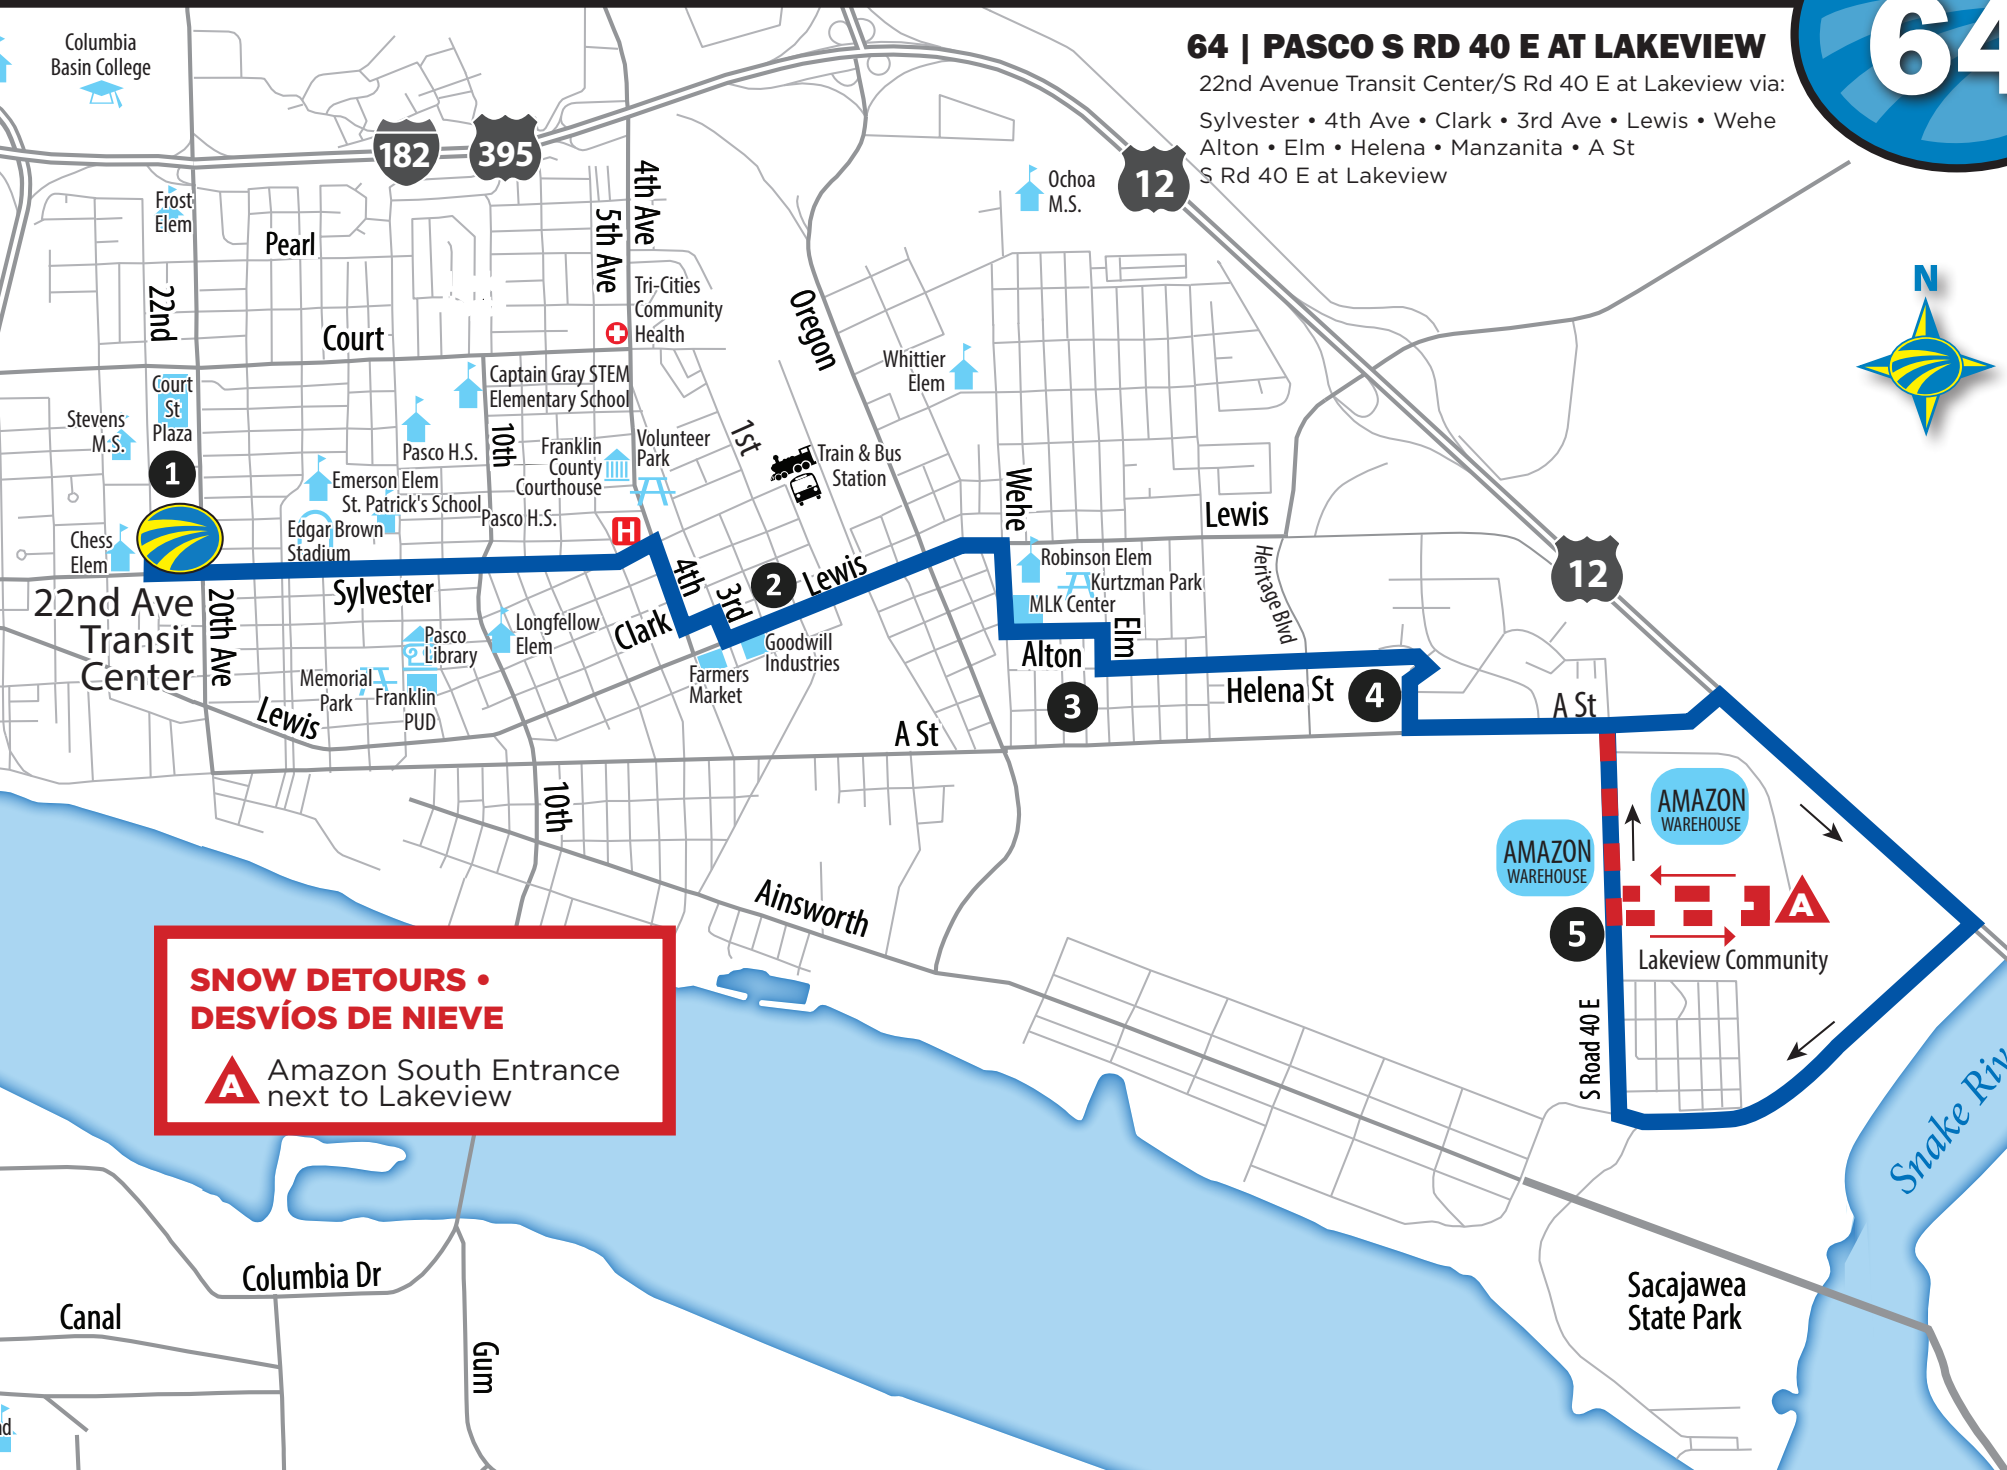

SNOW DETOUR

ROUTE

64

64 | PASCO S RD 40 E AT LAKEVIEW

22nd Avenue Transit Center/S Rd 40 E at Lakeview via:
Sylvester • 4th Ave • Clark • 3rd Ave • Lewis • Wehe
Alton • Elm • Helena • Manzanita • A St
S Rd 40 E at Lakeview

SNOW DETOURS • DESVIOS DE NIEVE

 Amazon South Entrance
next to Lakeview