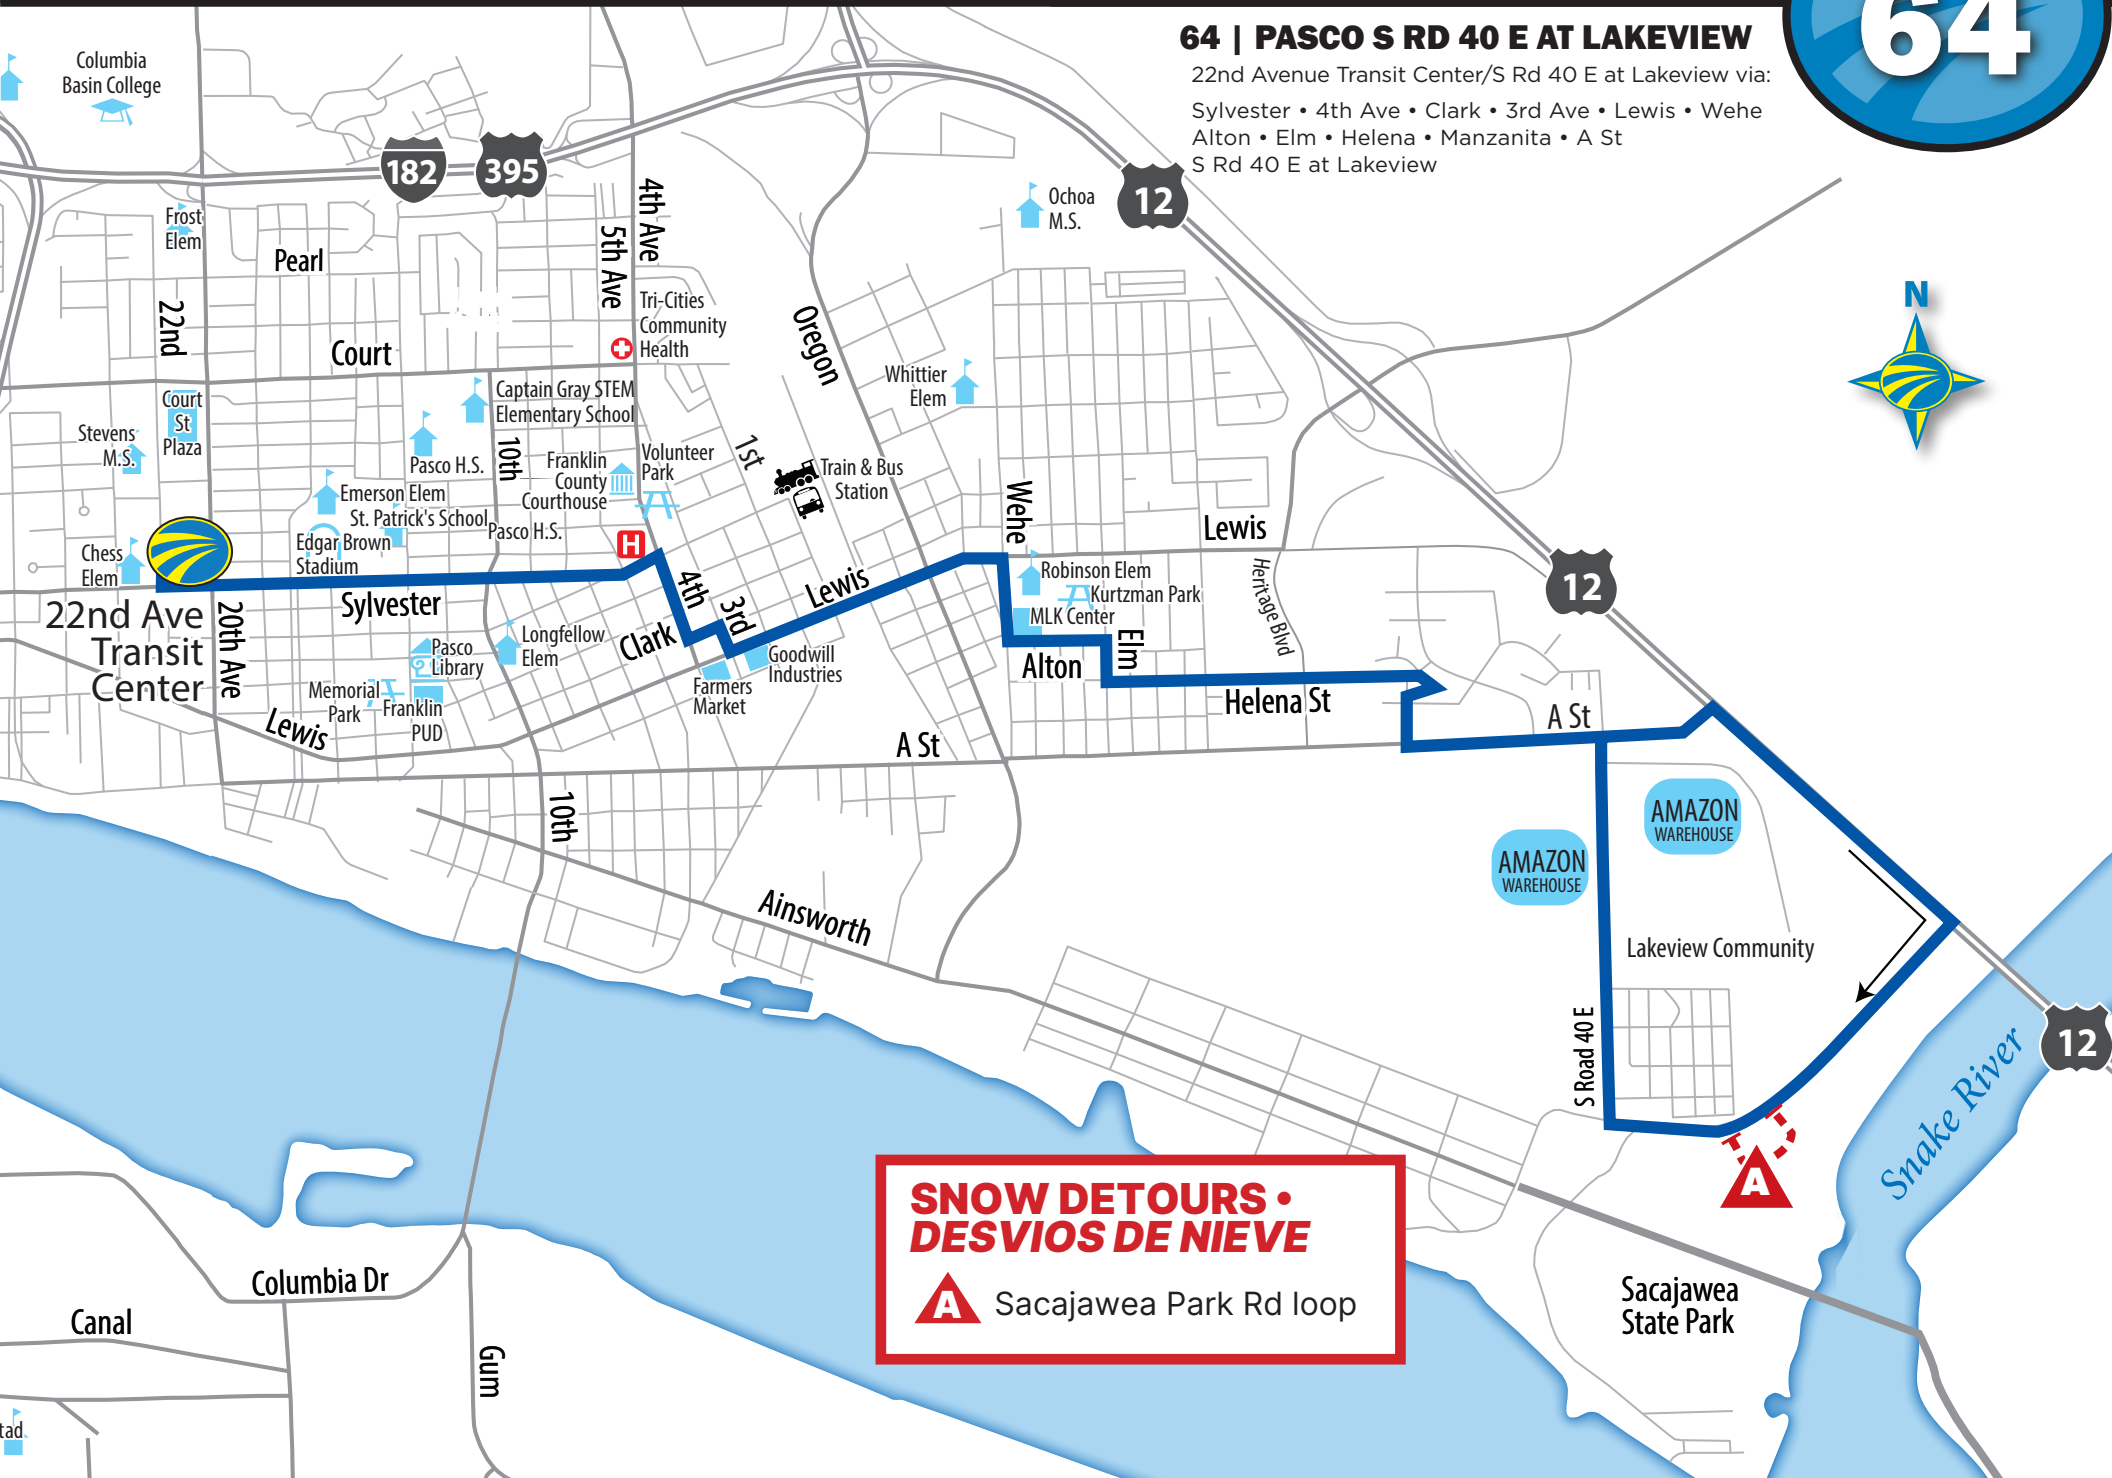

SNOW ROUTE

ROUTE
64

64 | PASCO S RD 40 E AT LAKEVIEW

22nd Avenue Transit Center/S Rd 40 E at Lakeview via:
Sylvester • 4th Ave • Clark • 3rd Ave • Lewis • Wehe
Alton • Elm • Helena • Manzanita • A St
S Rd 40 E at Lakeview

**SNOW DETOURS •
DESVIOS DE NIEVE**

Sacajawea Park Rd loop