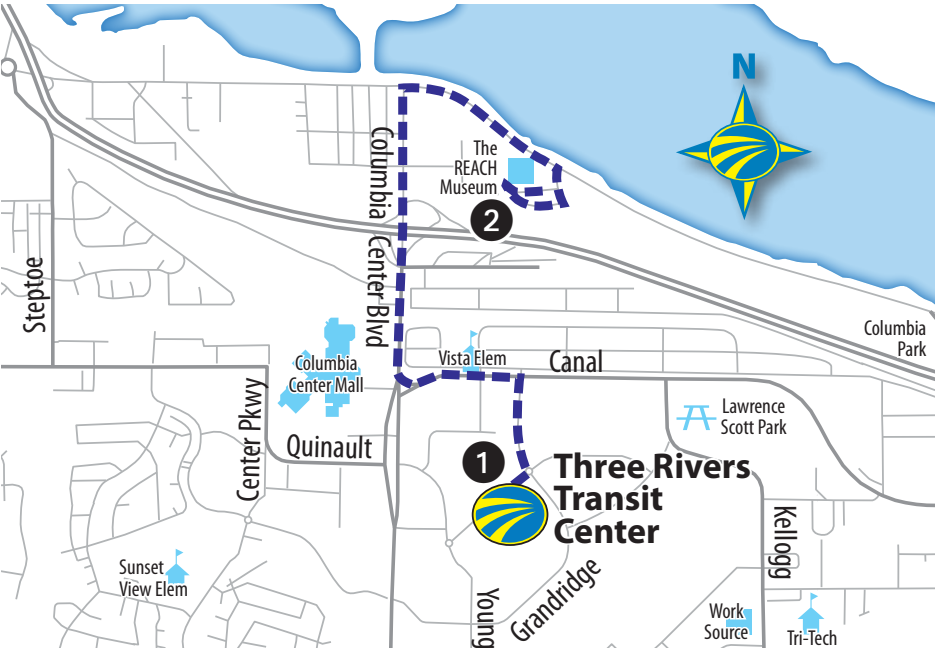

**SUMMER ROUTE 53 • KENNEWICK\***

*Three Rivers Transit Center/REACH Museum via:*

Grandridge • Canal • Columbia Center Blvd  
Columbia Park Trail • REACH Museum

**\*This is a seasonal route. It runs June 17–August 27, 2019.**

SUMMER ROUTE 53 • KENNEWICK Three Rivers Transit Center / REACH Museum

**Monday–Saturday Services • Servicios de Lunes–Sábados**

**OUTBOUND • DE SALIDA**

**INBOUND • DE REGRESO**

**1**  
**Three Rivers Transit Center**

**2**  
**REACH Museum**

**1**  
**Three Rivers Transit Center**

Leave • Salida

AM 8:36  
9:36  
10:36  
11:36  
PM 12:36  
1:36  
2:36  
3:36  
4:36

AM 8:43  
9:43  
10:43  
11:43  
PM 12:43  
1:43  
2:43  
3:43  
4:43

Arrive • Llegada

AM 8:51  
9:51  
10:51  
11:51  
PM 12:51  
1:51  
2:51  
3:51  
4:51