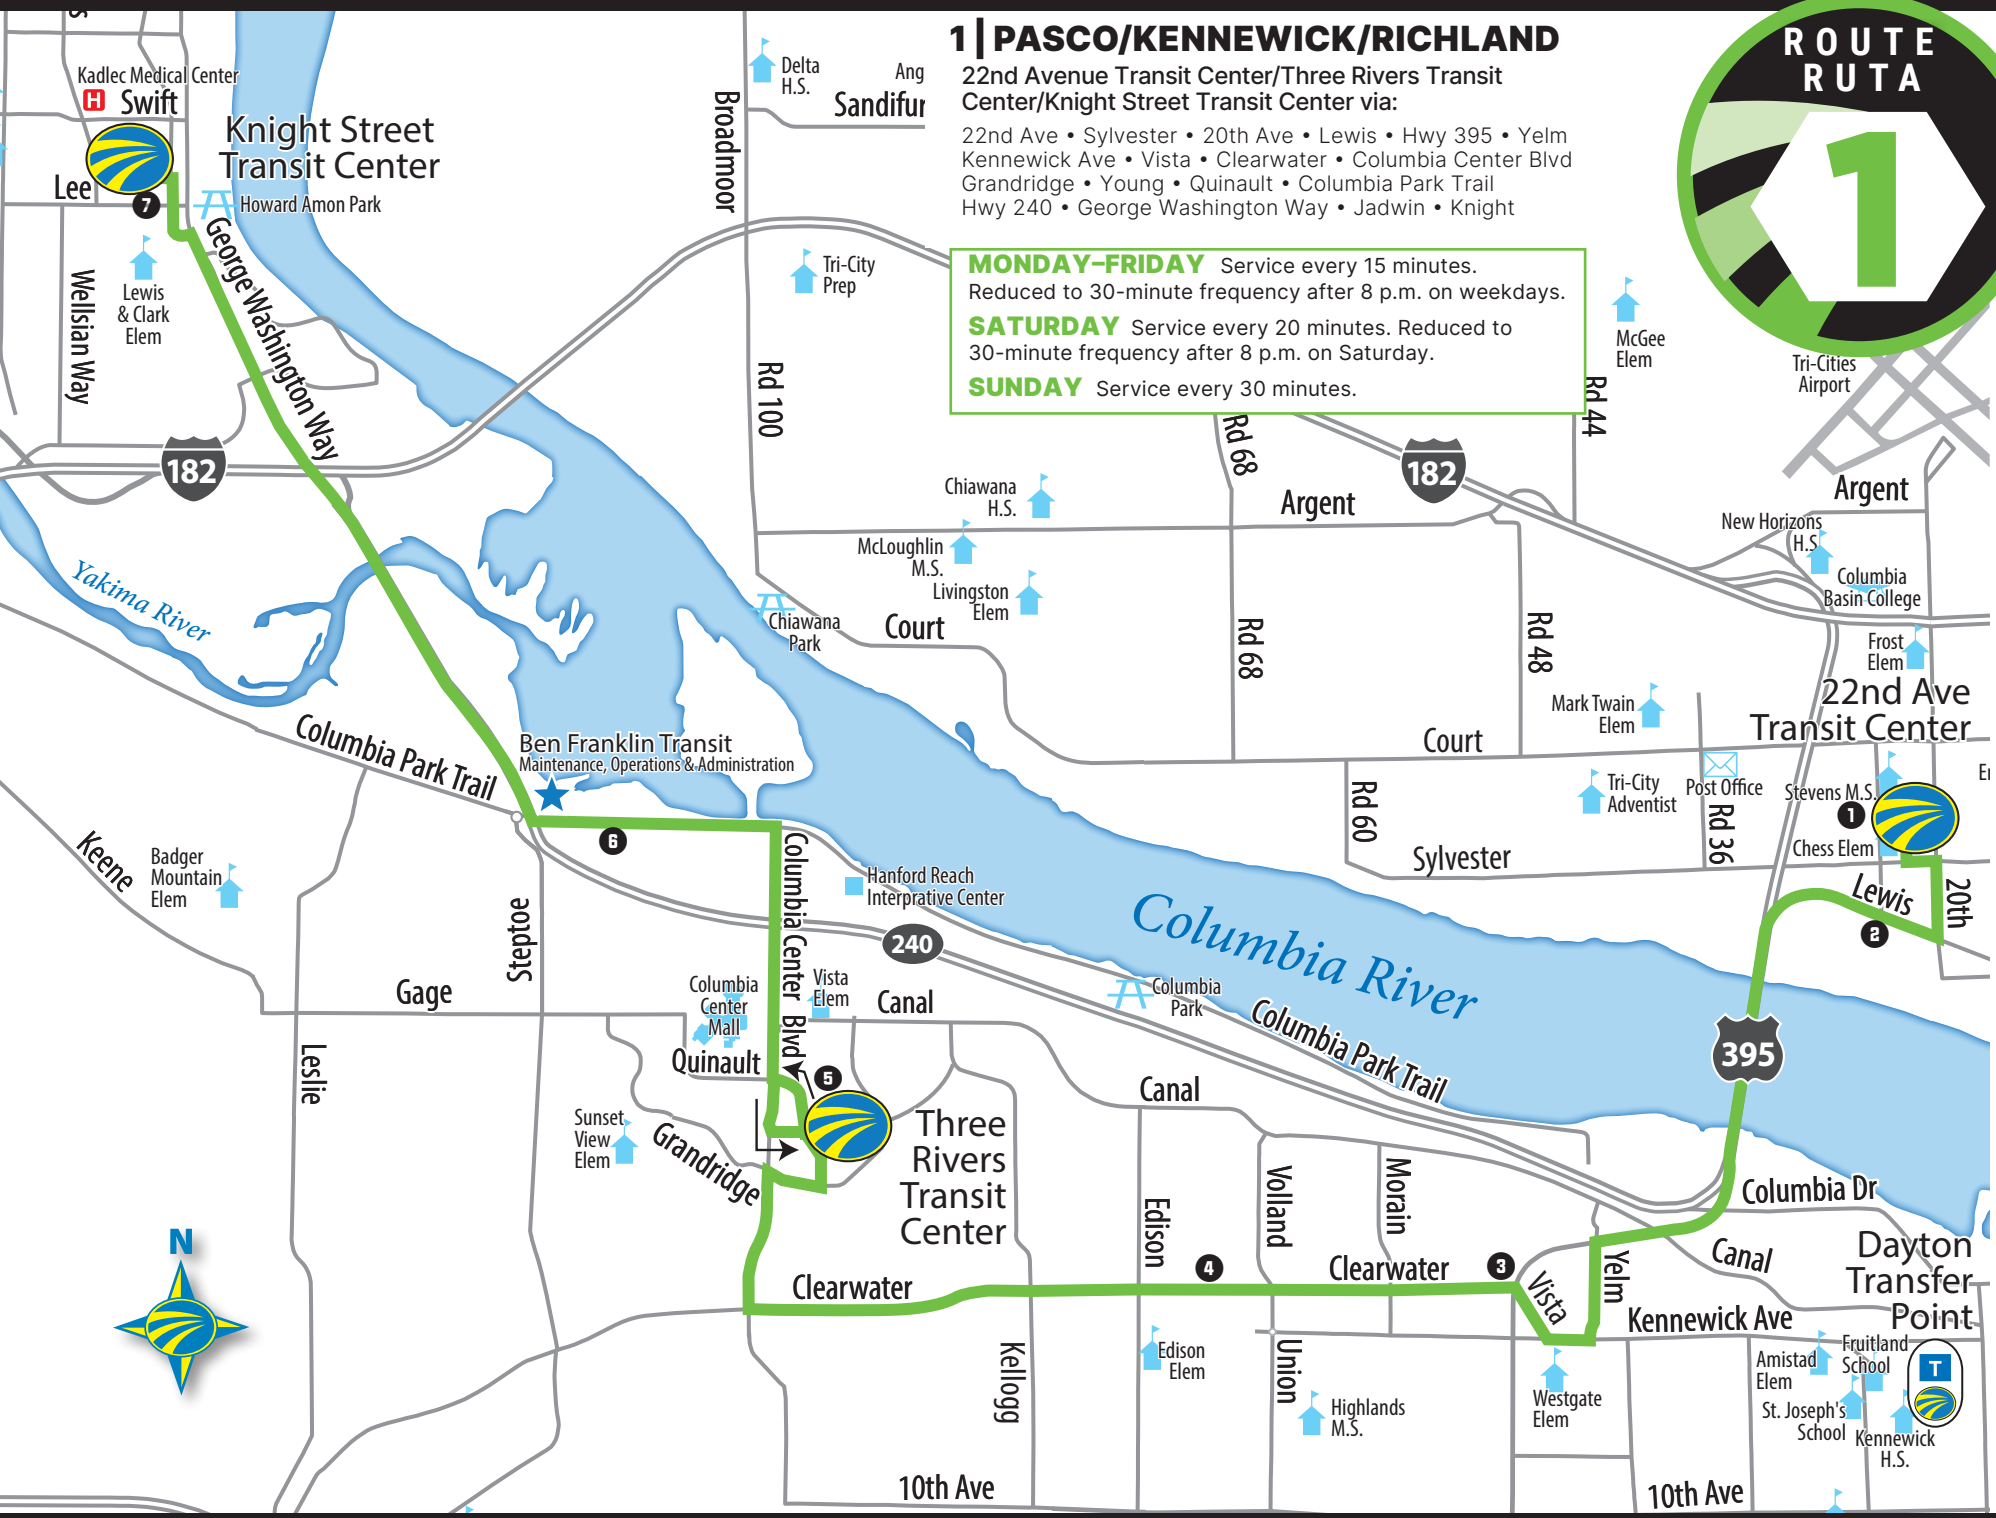

1 | PASCO/KENNEWICK/RICHLAND

22nd Avenue Transit Center/Three Rivers Transit Center/Knight Street Transit Center via:

22nd Ave • Sylvester • 20th Ave • Lewis • Hwy 395 • Yelm
 Kennewick Ave • Vista • Clearwater • Columbia Center Blvd
 Grandridge • Young • Quinault • Columbia Park Trail
 Hwy 240 • George Washington Way • Jadwin • Knight

PASCO/KENNEWICK/RICHLAND 22nd Ave T.C. / Three Rivers T.C. / Knight Street T.C.

1 | PASCO/KENNEWICK/RICHLAND

22nd Avenue Transit Center/Three Rivers Transit Center/Knight Street Transit Center via:

22nd Ave • Sylvester • 20th Ave • Lewis • Hwy 395 • Yelm
 Kennewick Ave • Vista • Clearwater • Columbia Center Blvd
 Grandridge • Young • Quinault • Columbia Park Trail
 Hwy 240 • George Washington Way • Jadwin • Knight

1 | PASCO/KENNEWICK/RICHLAND

22nd Avenue Transit Center/ Three Rivers Transit Center/
Knight Street Transit Center via:

22nd Ave • Sylvester • 20th Ave • Lewis • Hwy 395 • Yelm • Kennewick Ave
Vista • Clearwater • Columbia Center Blvd • Grandridge • Young • Quinault
Columbia Park Trail • Hwy 240 • George Washington Way • Jadwin • Knight