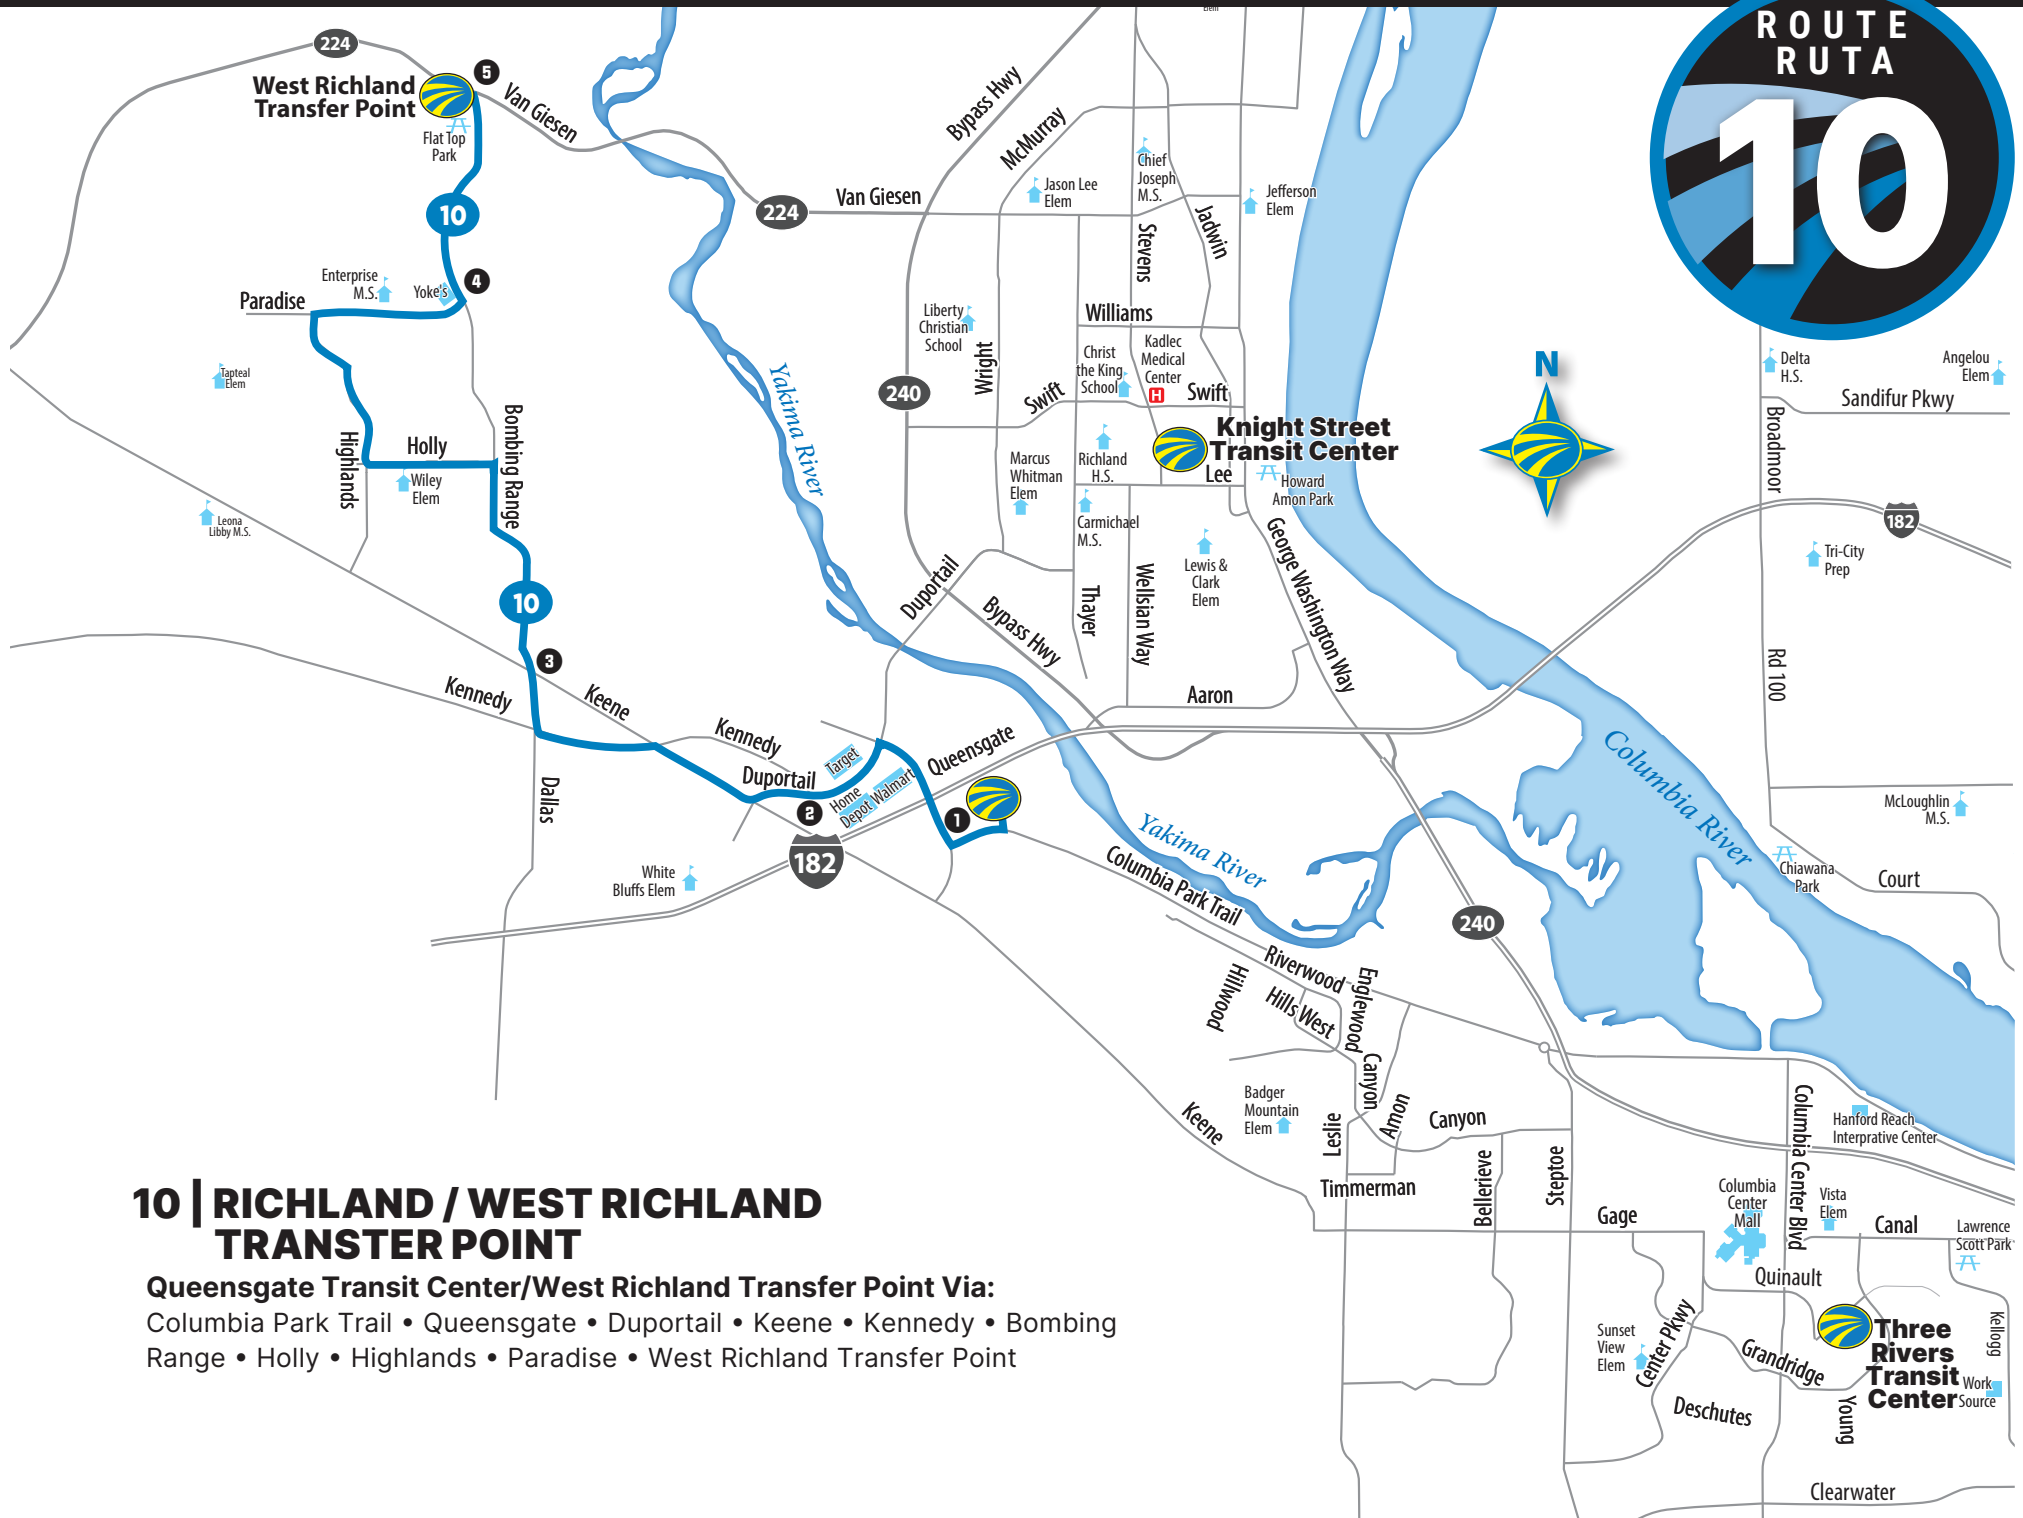

# ROUTE RUTA 10

**KENNEWICK/WEST RICHLAND** Three Rivers Transit Center / West Richland Transit Center

## 10 | RICHLAND / WEST RICHLAND TRANSFER POINT

**Queensgate Transit Center/West Richland Transfer Point Via:**  
 Columbia Park Trail • Queensgate • Duportail • Keene • Kennedy • Bombing Range • Holly • Highlands • Paradise • West Richland Transfer Point

# 10 | RICHLAND / WEST RICHLAND TRANSFER POINT

**Queensgate Transit Center/West Richland Transfer Point Via:**  
Columbia Park Trail • Queensgate • Duportail • Keene • Kennedy • Bombing Range • Holly • Highlands • Paradise • West Richland Transfer Point

## Monday–Saturday Services • lunes–sábado

WESTBOUND • DEL OESTE				
1	2	3	4	5
Queensgate Transit Center	Queensgate Shopping Center	Bombing Range & Keene	Paradise & Bombing Range	West Richland Transfer Point
Leave • Salida				
6:15 AM	6:18 AM	6:23 AM	6:30 AM	6:33 AM
7:15 AM	7:18 AM	7:23 AM	7:30 AM	7:33 AM
8:15 AM	8:18 AM	8:23 AM	8:30 AM	8:33 AM
9:15 AM	9:18 AM	9:23 AM	9:30 AM	9:33 AM
10:15 AM	10:18 AM	10:23 AM	10:30 AM	10:33 AM
11:15 AM	11:18 AM	11:23 AM	11:30 AM	11:33 AM
12:15 PM	12:18 PM	12:23 PM	12:30 PM	12:33 PM
1:15 PM	1:18 PM	1:23 PM	1:30 PM	1:33 PM
2:15 PM	2:18 PM	2:23 PM	2:30 PM	2:33 PM
3:15 PM	3:18 PM	3:23 PM	3:30 PM	3:33 PM
4:15 PM	4:18 PM	4:23 PM	4:30 PM	4:33 PM
5:15 PM	5:18 PM	5:23 PM	5:30 PM	5:33 PM
6:15 PM	6:18 PM	6:23 PM	6:30 PM	6:33 PM
7:15 PM	7:18 PM	7:23 PM	7:30 PM	7:33 PM