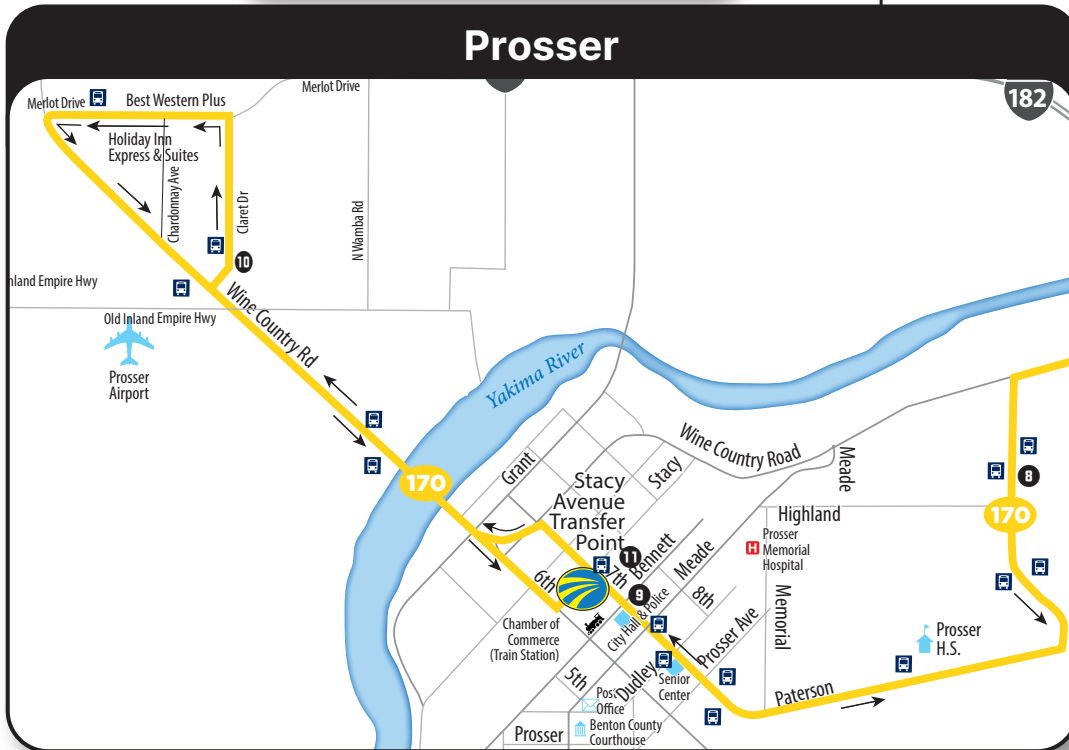

ROUTE
RUTA

170

Benton City

170 | RICHLAND / BENTON CITY PROSSER

Queensgate Transit Center/
Stacy Avenue Transit Center Via:

Prosser

170 | RICHLAND / BENTON CITY / PROSSER

Knight Street Transit Center/Stacy Avenue Transit Center Via:

Lee • Wellsian • I-182 • I-82 • 1st St • Babs • 7th St • Dale • 9th St • Horne
 Hazel (Old Inland Empire Hwy) • Highland • Ki-Be • Wine Country Rd
 Meade • 5th St • Bennett • 6th St • Stacy • 7th St

Monday–Saturday Services • lunes–sábado

WESTBOUND • DEL OESTE						
5	6	7	8	9	10	11
Benton City: Horne & KiBe	Benton City: 9th & Dale	Benton City: 1st & Alma	Alexander Ct At Benson Ave	7th / Stacy Avenue	Lep-Re-Kon	Stacy Avenue Transit Center
						Arrive • Llegada
➔ ➔ ➔ EXPRESS to PROSSER ➔			AM 5:42	AM 5:48	AM 5:51	AM 5:57
AM 6:22	AM 6:25	AM 6:27	6:42	6:48	6:51	6:57
7:22	7:25	7:27	7:42	7:48	7:51	7:57
8:22	8:25	8:27	8:42	8:48	8:51	PM 8:57
9:22	9:25	9:27	9:42	9:48	9:51	9:57
11:22	11:25	11:27	11:42	11:48	11:51	11:57
PM 1:22	PM 1:25	PM 1:27	PM 1:42	PM 1:48	PM 1:51	PM 1:57
2:22	2:25	2:27	2:42	2:48	2:51	2:57
3:22	3:25	3:27	3:42	3:48	3:51	3:57
4:22	4:25	4:27	4:42	4:48	4:51	4:57
5:22	5:25	5:27	5:42	5:48	5:51	5:57
6:22	6:25	6:27	6:42	6:48	6:51	6:57
7:22	7:25	7:27	7:42	7:48	7:51	7:57

170 | RICHLAND / BENTON CITY / PROSSER

Queensgate Transit Center/Stacy Avenue Transit Center Via:

Lee • Wellsian • I-182 • I-82 • 1st St • Babs • 7th St • Dale • 9th St • Horne
 Hazel (Old Inland Empire Hwy) • Highland • Ki-Be • Wine Country Rd
 Meade • 5th St • Bennett • 6th St • Stacy • 7th St