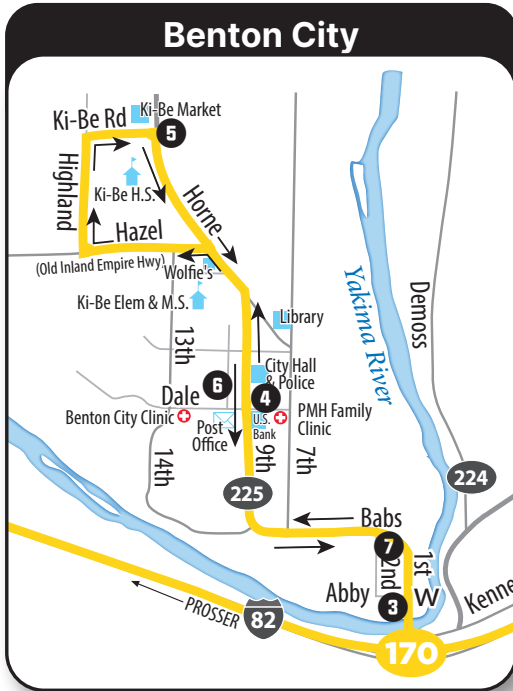

ROUTE
RUTA

170

Benton City

170 | RICHLAND / BENTON CITY PROSSER

Queensgate Transit Center/
Stacy Avenue Transit Center Via:

Prosser

170 | RICHLAND / BENTON CITY / PROSSER

Knight Street Transit Center/Stacy Avenue Transit Center Via:

Lee • Wellsian • I-182 • I-82 • 1st St • Babs • 7th St • Dale • 9th St • Horne
 Hazel (Old Inland Empire Hwy) • Highland • Ki-Be • Wine Country Rd
 Meade • 5th St • Bennett • 6th St • Stacy • 7th St

Monday–Saturday Services • lunes–sábado

170 | RICHLAND / BENTON CITY / PROSSER

Queensgate Transit Center/Stacy Avenue Transit Center Via:

Lee • Wellsian • I-182 • I-82 • 1st St • Babs • 7th St • Dale • 9th St • Horne
 Hazel (Old Inland Empire Hwy) • Highland • Ki-Be • Wine Country Rd
 Meade • 5th St • Bennett • 6th St • Stacy • 7th St

EASTBOUND • DEL ESTE			
5	4	3	2
Benton City: Horne & Ki-Be	Benton City: 9th & Dale	Benton City: 1st & Abby	Queensgate Transit Center
Leave • Salida			
AM 6:34	AM 6:37	AM 6:39	AM 6:50
7:34	7:37	7:39	7:50
8:34	8:37	8:39	8:50
9:34	9:37	9:39	9:50
10:34	10:37	10:39	10:50
PM 12:34	PM 12:37	PM 12:39	PM 12:50
2:34	2:37	2:39	2:50
3:34	3:37	3:39	3:50
4:34	4:37	4:39	4:50
5:34	5:37	5:39	5:50
6:34	6:37	6:39	6:50
7:34	7:37	7:39	7:50
8:34	8:37	8:39	8:50