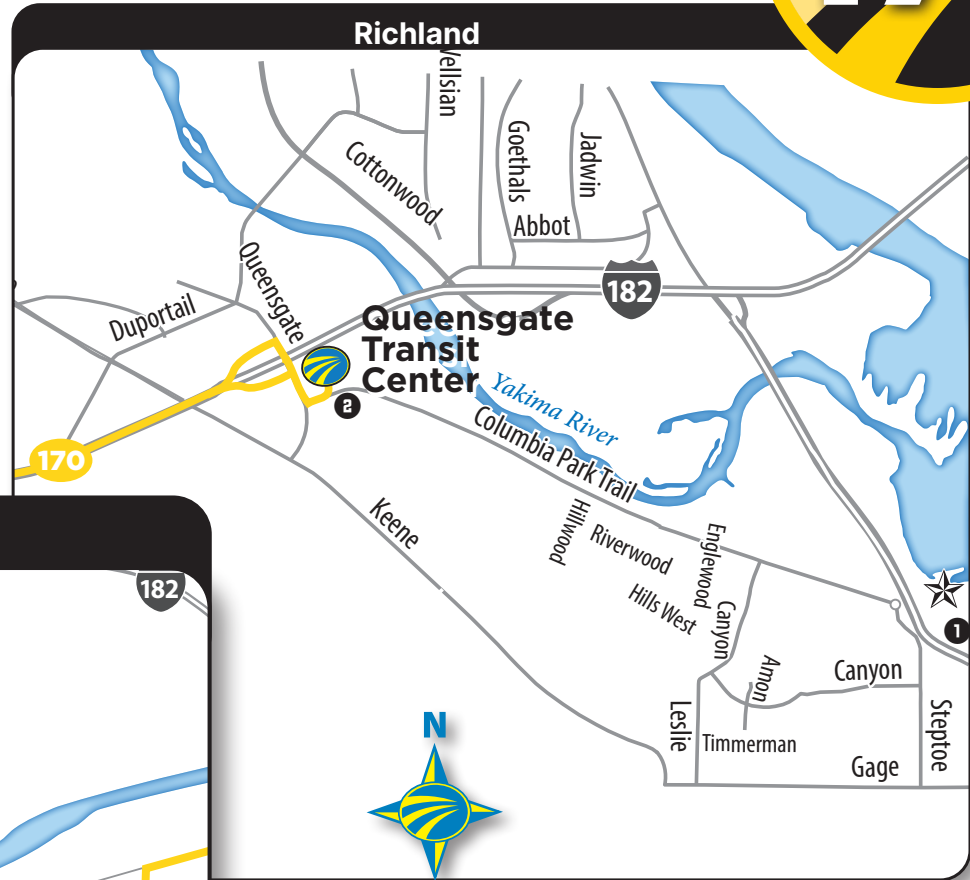

ROUTE
RUTA

170

Benton City

170 | RICHLAND / BENTON CITY PROSSER

Queensgate Transit Center/
Stacy Avenue Transit Center Via:

Prosser

170 | RICHLAND / BENTON CITY / PROSSER

Knight Street Transit Center/Stacy Avenue Transit Center Via:

Lee • Wellsian • I-182 • I-82 • 1st St • Babs • 7th St • Dale • 9th St • Horne
 Hazel (Old Inland Empire Hwy) • Highland • Ki-Be • Wine Country Rd
 Meade • 5th St • Bennett • 6th St • Stacy • 7th St

Monday–Saturday Services • lunes–sábado

WESTBOUND • DEL OESTE						
5	6	7	8	9	10	11
Benton City: Horne & KiBe	Benton City: 9th & Dale	Benton City: 1st & Alma	Alexander Ct At Benson Ave	7th / Stacy Avenue	Lep-Re-Kon	Stacy Avenue Transit Center
						Arrive • Llegada
➔ ➔ ➔ EXPRESS to PROSSER ➔			AM 5:42	AM 5:48	AM 5:51	AM 5:57
AM 6:22	AM 6:25	AM 6:27	6:42	6:48	6:51	6:57
7:22	7:25	7:27	7:42	7:48	7:51	7:57
8:22	8:25	8:27	8:42	8:48	8:51	PM 8:57
9:22	9:25	9:27	9:42	9:48	9:51	9:57
11:22	11:25	11:27	11:42	11:48	11:51	11:57
PM 1:22	PM 1:25	PM 1:27	PM 1:42	PM 1:48	PM 1:51	PM 1:57
2:22	2:25	2:27	2:42	2:48	2:51	2:57
3:22	3:25	3:27	3:42	3:48	3:51	3:57
4:22	4:25	4:27	4:42	4:48	4:51	4:57
5:22	5:25	5:27	5:42	5:48	5:51	5:57
6:22	6:25	6:27	6:42	6:48	6:51	6:57
7:22	7:25	7:27	7:42	7:48	7:51	7:57

170 | RICHLAND / BENTON CITY / PROSSER

Queensgate Transit Center/Stacy Avenue Transit Center Via:

Lee • Wellsian • I-182 • I-82 • 1st St • Babs • 7th St • Dale • 9th St • Horne
 Hazel (Old Inland Empire Hwy) • Highland • Ki-Be • Wine Country Rd
 Meade • 5th St • Bennett • 6th St • Stacy • 7th St