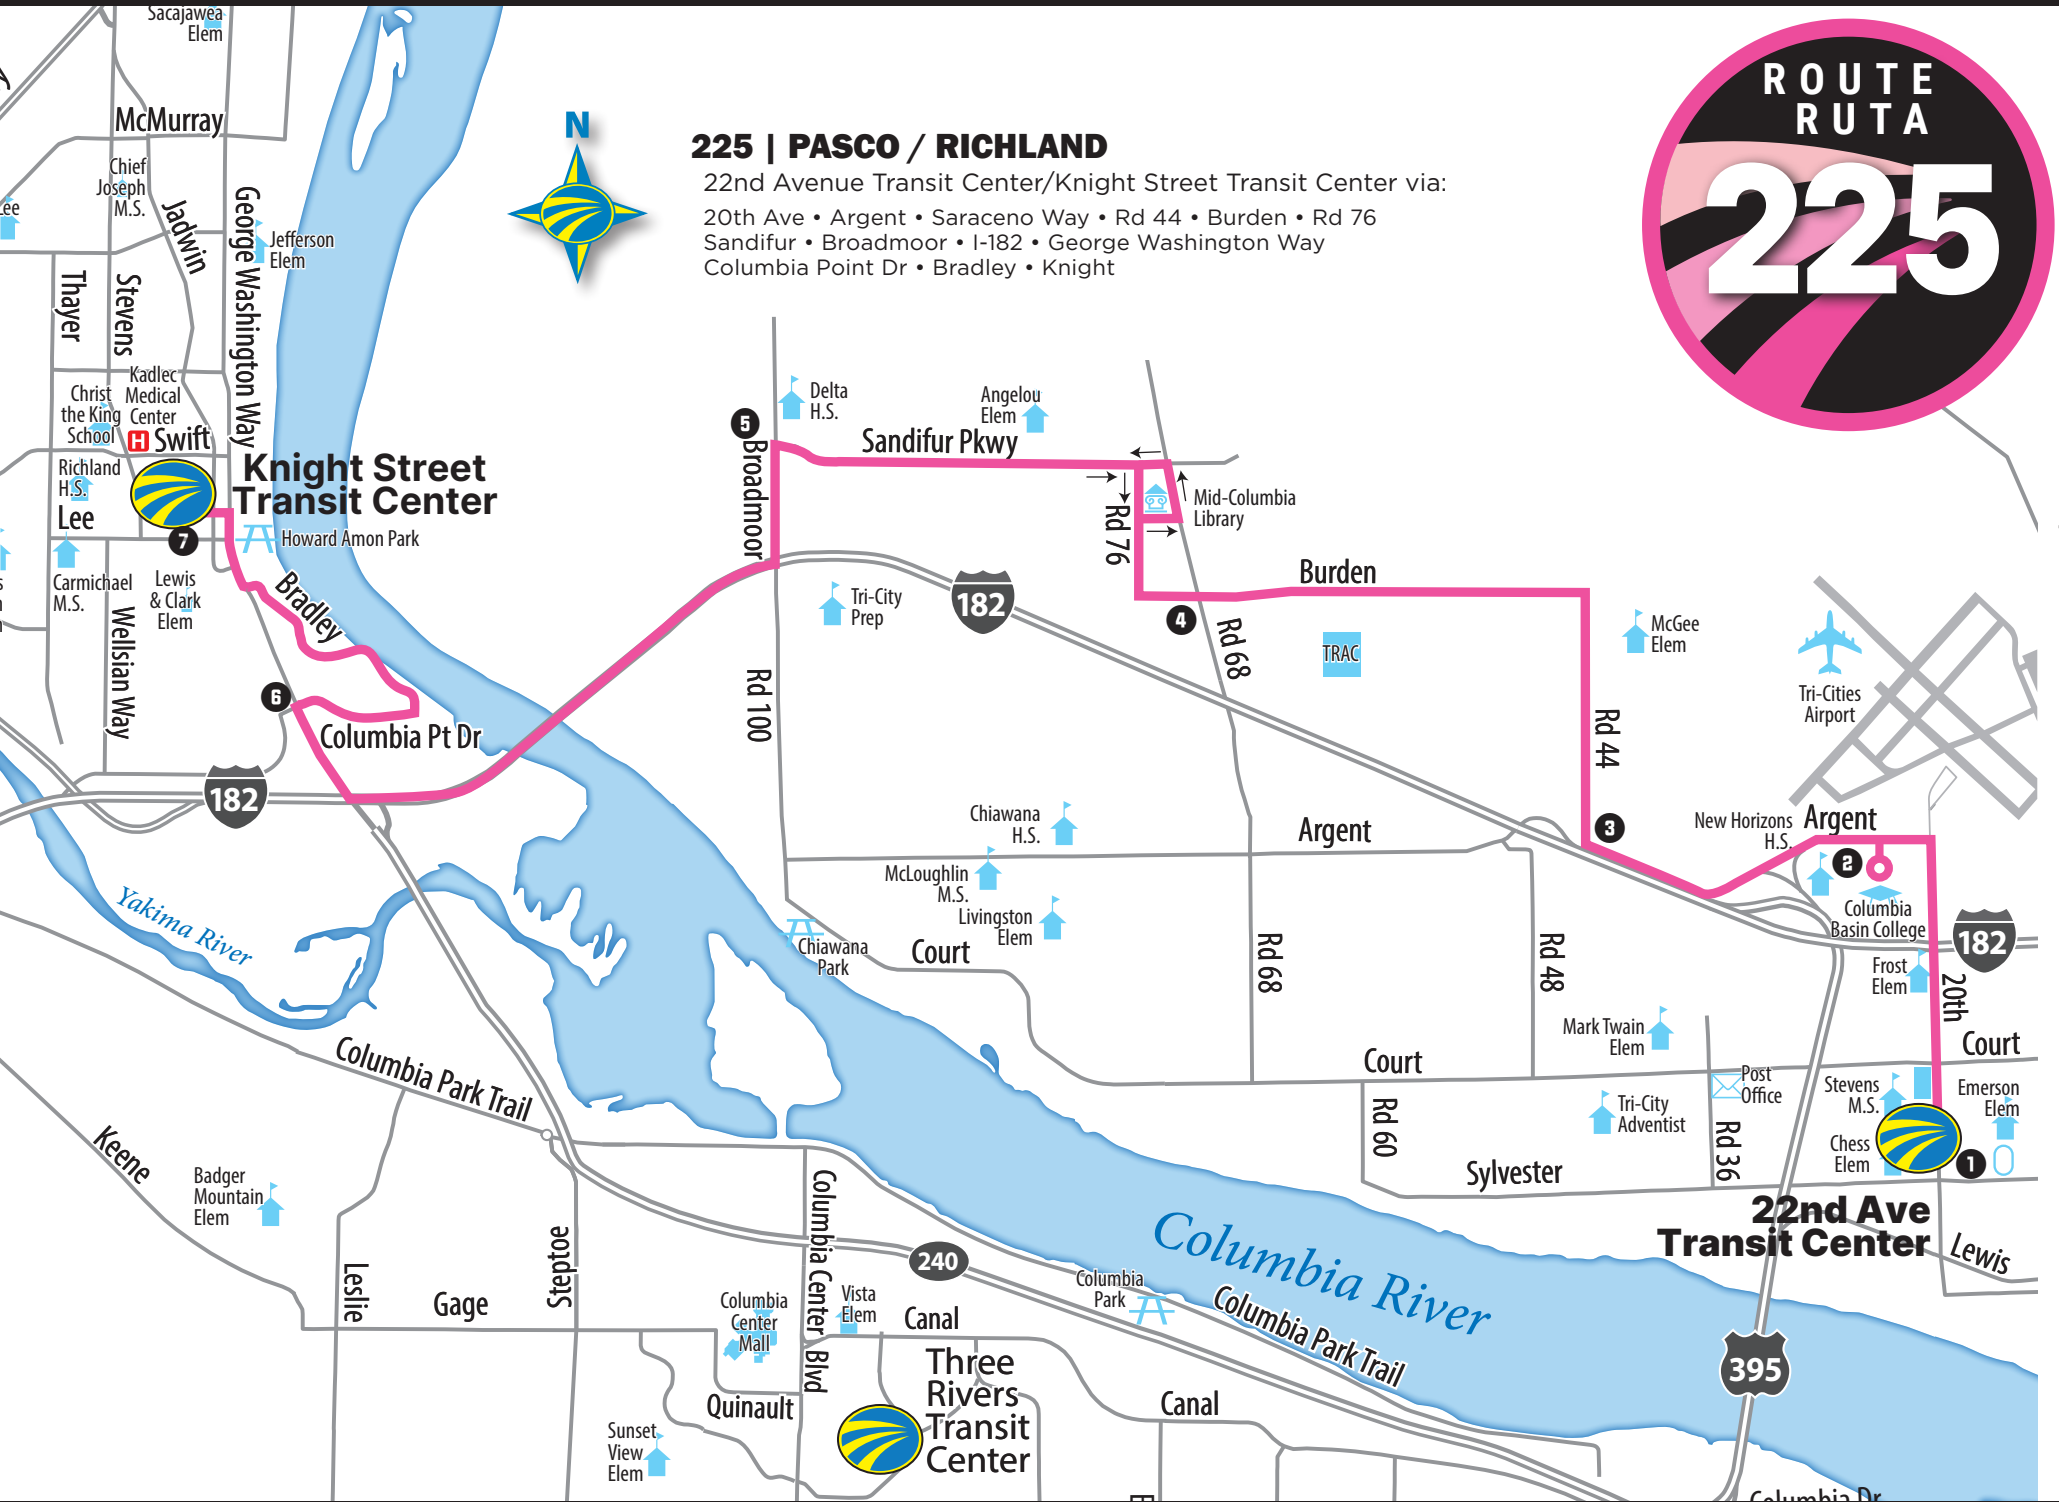

# ROUTE RUTA 225

## 225 | PASCO / RICHLAND

22nd Avenue Transit Center/Knight Street Transit Center via:  
 20th Ave • Argent • Saraceno Way • Rd 44 • Burden • Rd 76  
 Sandifur • Broadmoor • I-182 • George Washington Way  
 Columbia Point Dr • Bradley • Knight

# SUNDAY/DOMINGO

WESTBOUND • DEL OESTE						
1	2	3	4	5	6	7
22nd Ave Transit Ctr	Columbia Basin College	Road 44 & Argent	Burden & Road 68	Broadmoor & Sandifur	G.W. Way & Columbia Pt	Knight St Transit Ctr
Leave • Salida						Arrive • Llegada
8:00 AM	8:07 AM	8:10 AM	8:18 AM	8:24 AM	8:29 AM	8:36 AM
8:30 AM	8:37 AM	8:40 AM	8:48 AM	8:54 AM	8:59 AM	9:06 AM
9:00 AM	9:07 AM	9:10 AM	9:18 AM	9:24 AM	9:29 AM	9:36 AM
9:30 AM	9:37 AM	9:40 AM	9:48 AM	9:54 AM	9:59 AM	10:06 AM
10:00 AM	10:07 AM	10:10 AM	10:18 AM	10:24 AM	10:29 AM	10:36 AM
10:30 AM	10:37 AM	10:40 AM	10:48 AM	10:54 AM	10:59 AM	11:06 AM
11:00 AM	11:07 AM	11:10 AM	11:18 AM	11:24 AM	11:29 AM	11:36 AM
11:30 AM	11:37 AM	11:40 AM	11:48 AM	11:54 AM	11:59 AM	12:06 PM
12:00 PM	12:07 PM	12:10 PM	12:18 PM	12:24 PM	12:29 PM	12:36 PM
12:30 PM	12:37 PM	12:40 PM	12:48 PM	12:54 PM	12:59 PM	1:06 PM
1:00 PM	1:07 PM	1:10 PM	1:18 PM	1:24 PM	1:29 PM	1:36 PM
1:30 PM	1:37 PM	1:40 PM	1:48 PM	1:54 PM	1:59 PM	2:06 PM
2:00 PM	2:07 PM	2:10 PM	2:18 PM	2:24 PM	2:29 PM	2:36 PM
2:30 PM	2:37 PM	2:40 PM	2:48 PM	2:54 PM	2:59 PM	3:06 PM
3:00 PM	3:07 PM	3:10 PM	3:18 PM	3:24 PM	3:29 PM	3:36 PM
3:30 PM	3:37 PM	3:40 PM	3:48 PM	3:54 PM	3:59 PM	4:06 PM
4:00 PM	4:07 PM	4:10 PM	4:18 PM	4:24 PM	4:29 PM	4:36 PM
4:30 PM	4:37 PM	4:40 PM	4:48 PM	4:54 PM	4:59 PM	5:06 PM
5:00 PM	5:07 PM	5:10 PM	5:18 PM	5:24 PM	5:29 PM	5:36 PM
5:30 PM	5:37 PM	5:40 PM	5:48 PM	5:54 PM	5:59 PM	6:06 PM
6:00 PM	6:07 PM	6:10 PM	6:18 PM	6:24 PM	6:29 PM	6:36 PM