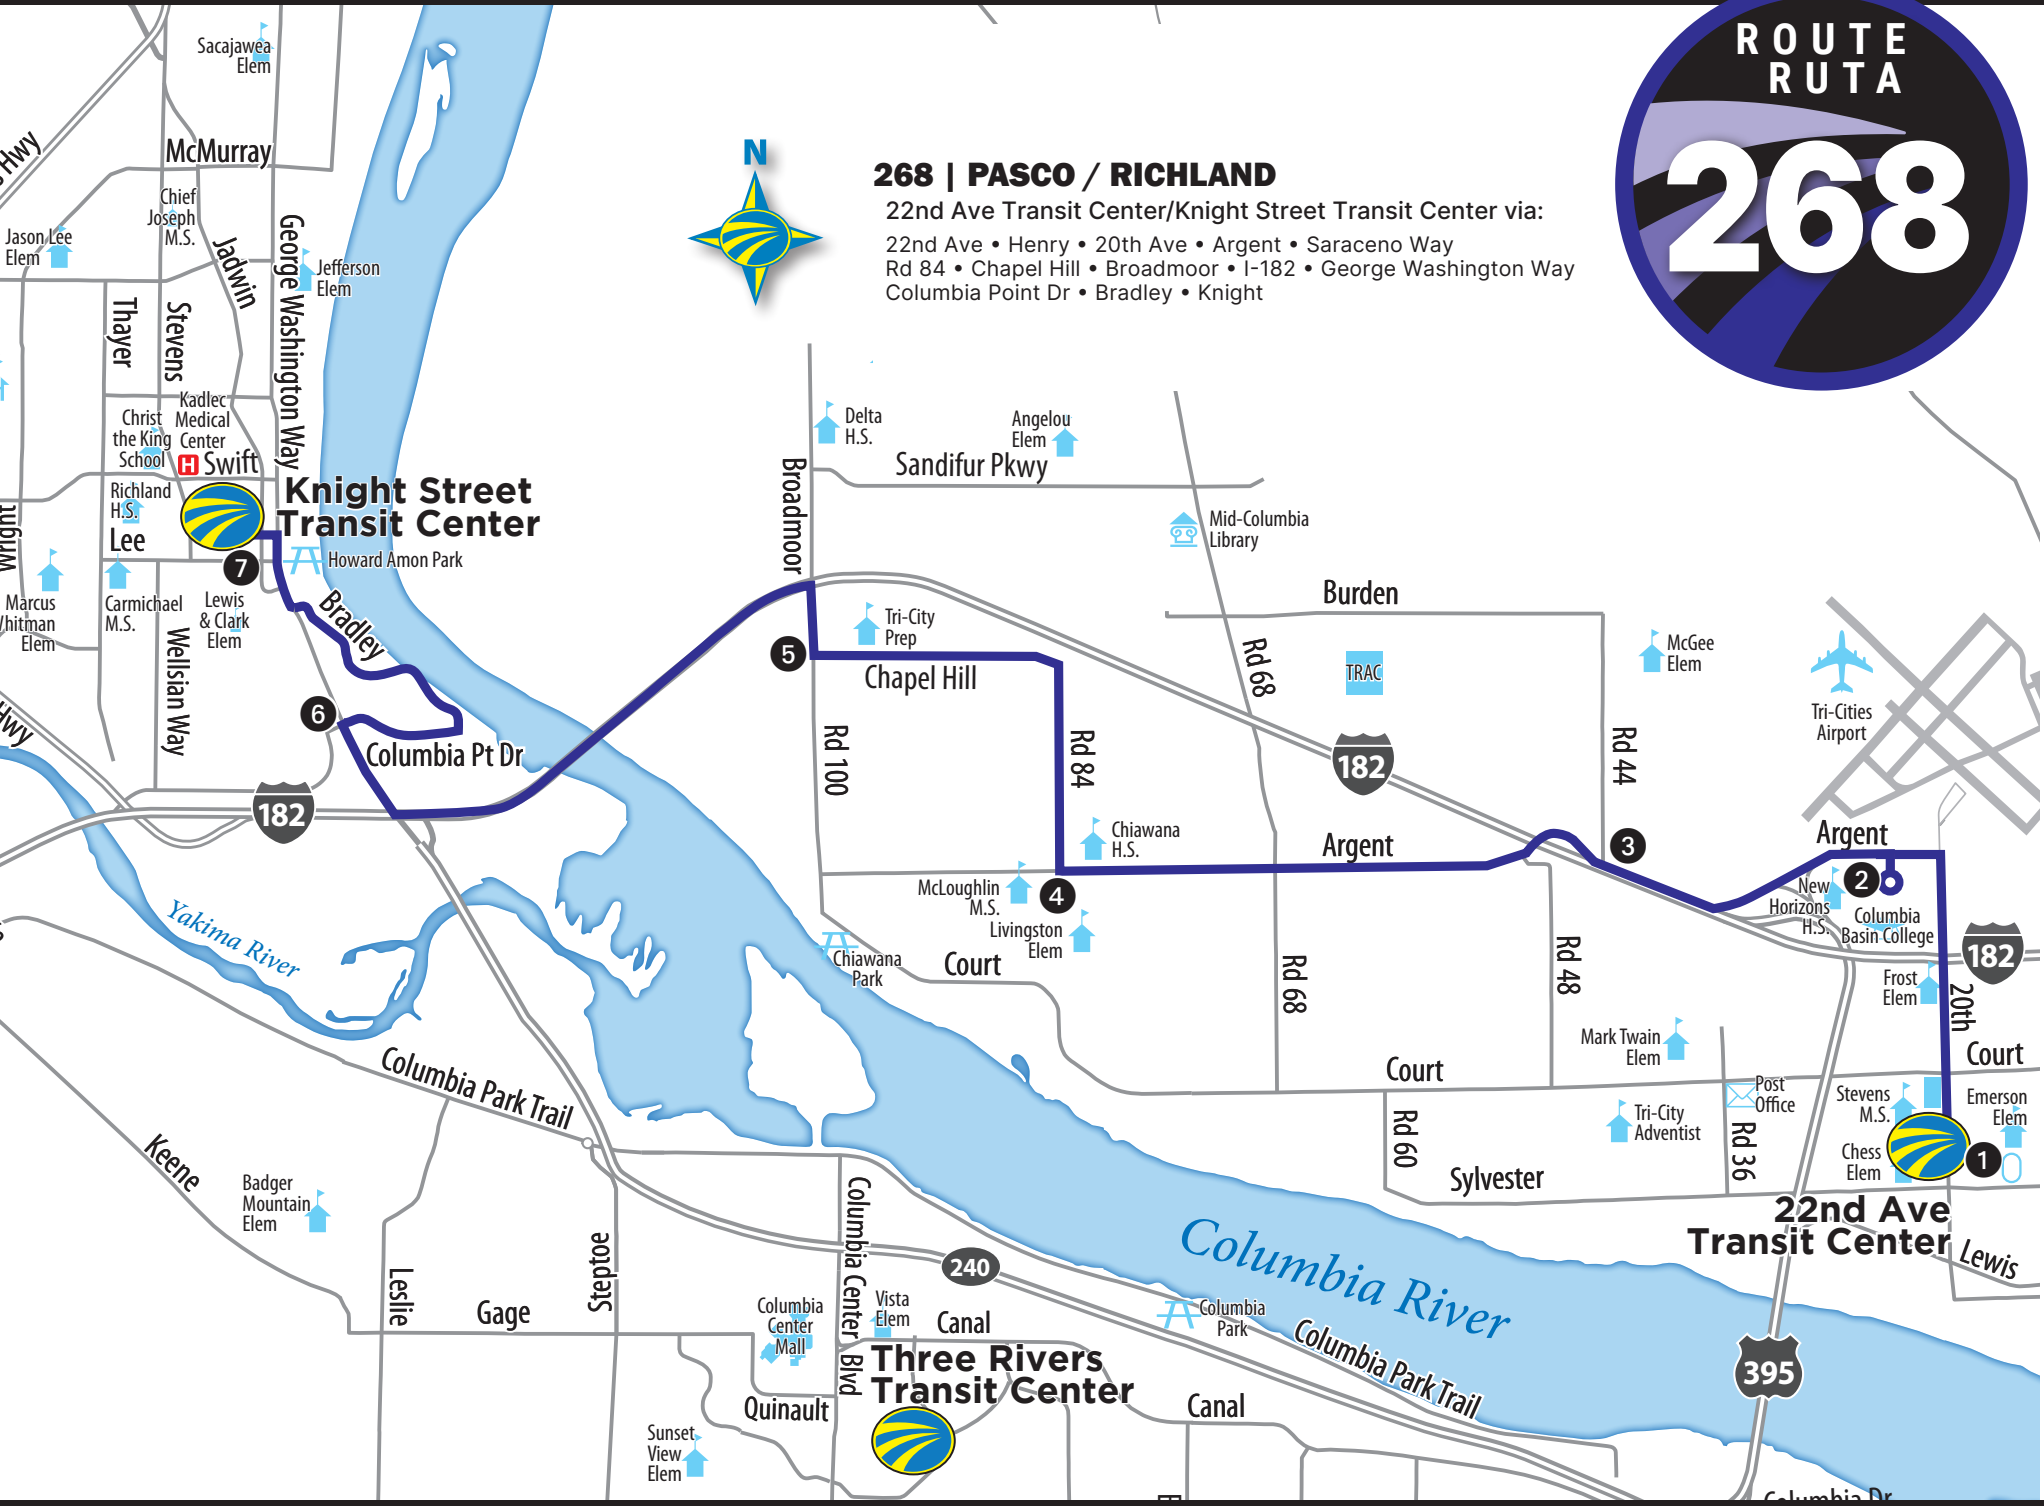

## 268 | PASCO / RICHLAND

22nd Ave Transit Center/Knight Street Transit Center via:  
 22nd Ave • Henry • 20th Ave • Argent • Saraceno Way  
 Rd 84 • Chapel Hill • Broadmoor • I-182 • George Washington Way  
 Columbia Point Dr • Bradley • Knight