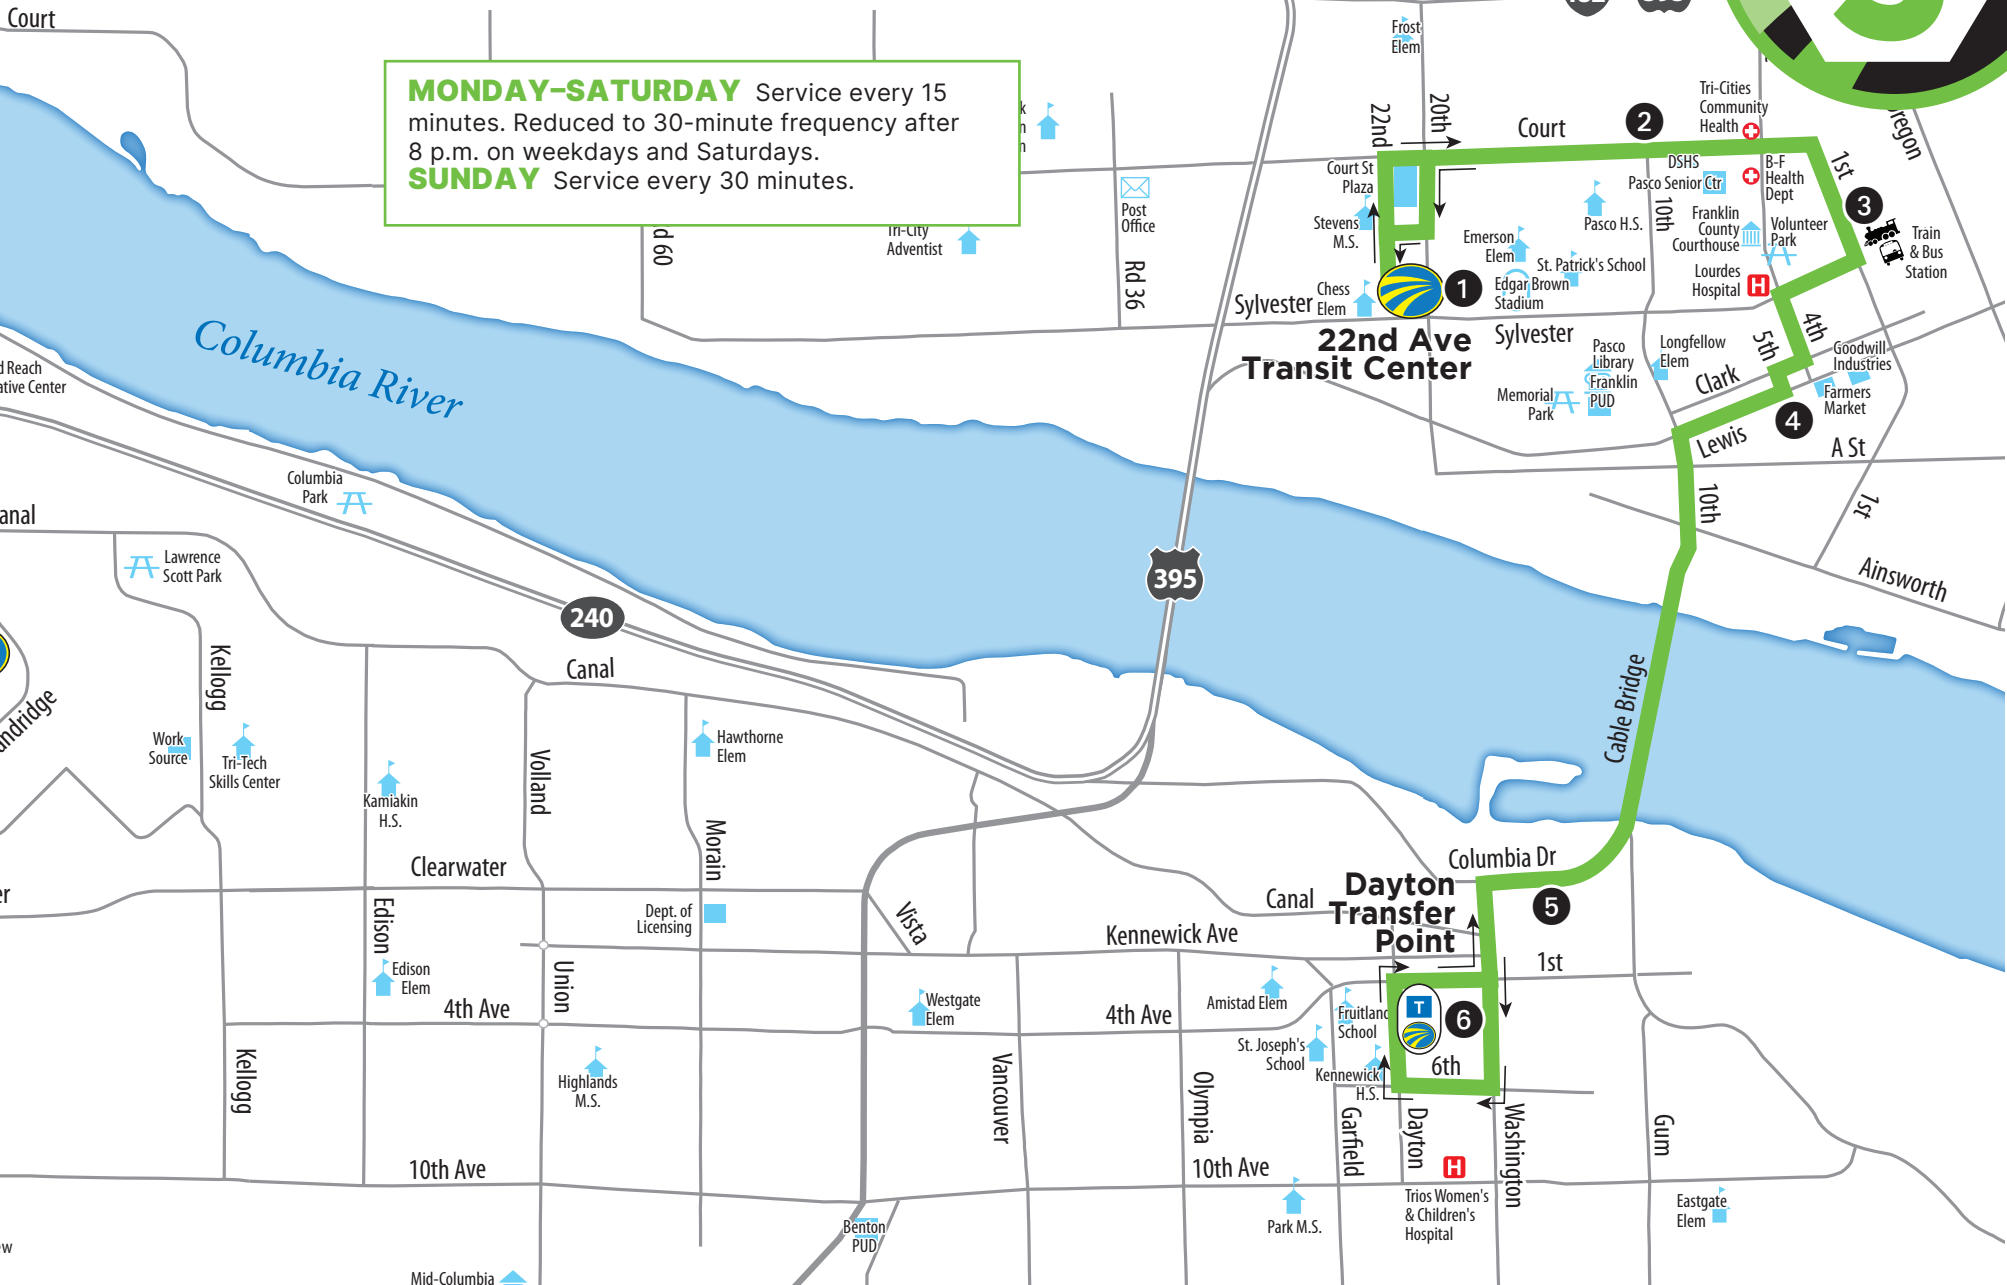

3 | PASCO/KENNEWICK

22nd Avenue Transit Center/ Dayton Transfer Point via:
20th Ave • 22nd Ave • Court • 1st Ave • Sylvester • 4th Ave
Lewis • 10th Ave • Cable Bridge • Columbia Dr • Washington
6th Ave • Dayton • 1st Ave

MONDAY-SATURDAY Service every 15 minutes. Reduced to 30-minute frequency after 8 p.m. on weekdays and Saturdays.
SUNDAY Service every 30 minutes.