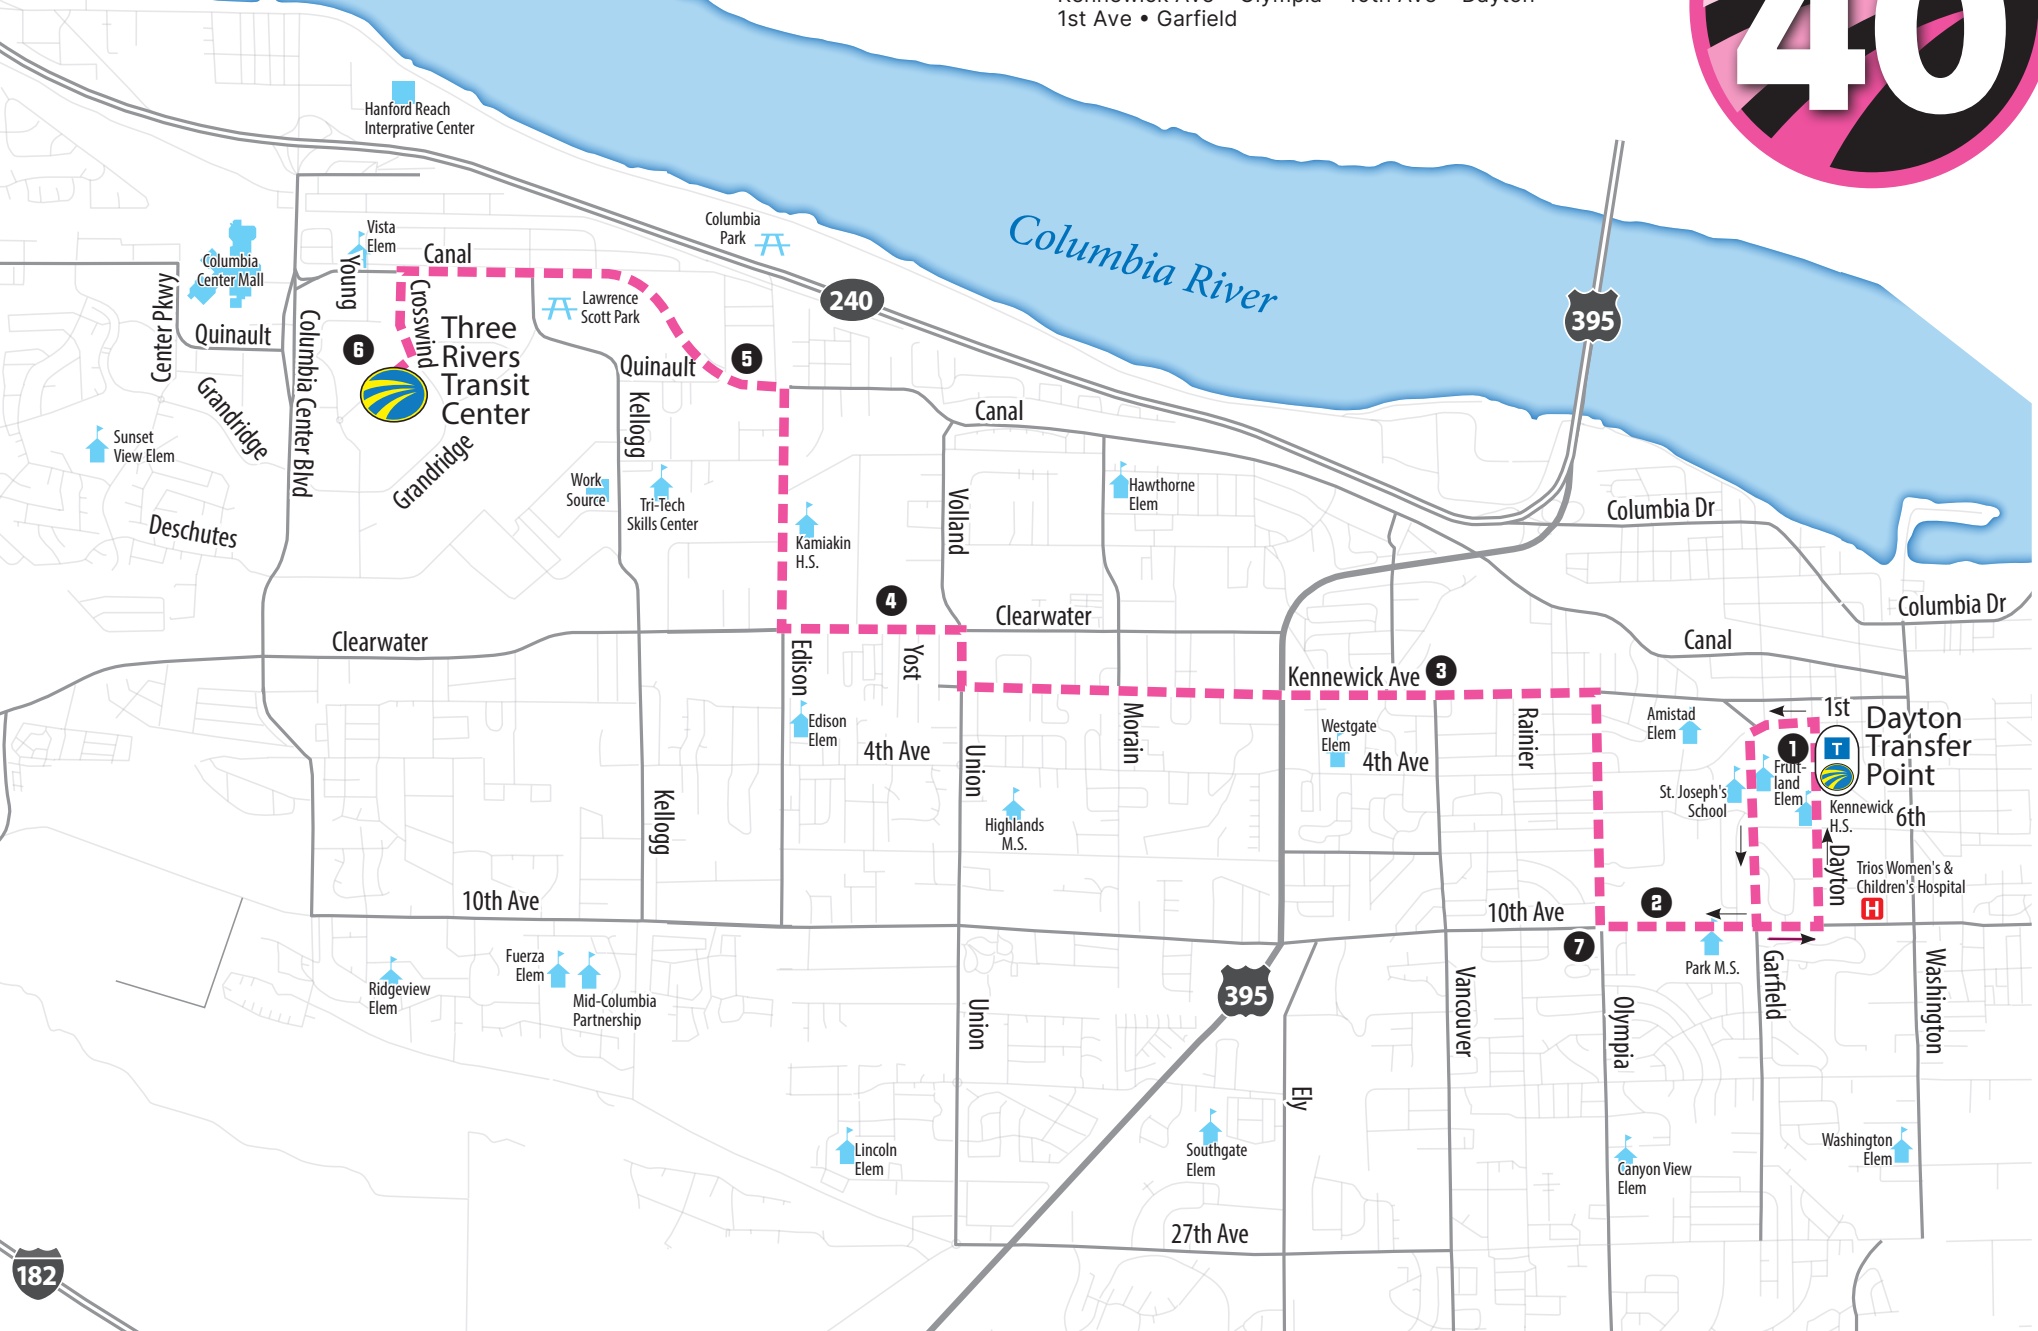

40 | KENNEWICK AVENUE

Three Rivers Transit Center/Dayton Transfer Point via:

Crosswind • Canal • Edison • Clearwater • Union
Kennewick Ave • Olympia • 10th Ave • Dayton
1st Ave • Garfield

KENNEWICK AVENUE Three Rivers Transit Center / Dayton Transfer Point

40 | KENNEWICK AVENUE

Three Rivers Transit Center/Dayton Transfer Point via:

Crosswind • Canal • Edison • Clearwater • Union • Kennewick Ave
 Olympia • 10th Ave • Dayton • 1st Ave • Garfield

Monday–Saturday Services • lunes–sábado

EASTBOUND • DEL ESTE

6 Three Rivers Transit Center	5 Canal & Quinault	4 Clearwater & Yost (WinCo)	3 Kennewick & Vancouver	7 10th Ave & Olympia	1 Dayton Transfer Point
Leave • Salida					Arrive • Llegada
8:00 AM	8:04 AM	8:07 AM	8:12 AM	8:15 AM	8:20 AM
8:30 AM	8:34 AM	8:37 AM	8:42 AM	8:45 AM	8:50 AM
9:00 AM	9:04 AM	9:07 AM	9:12 AM	9:15 AM	9:20 AM
9:30 AM	9:34 AM	9:37 AM	9:43 AM	9:46 AM	9:51 AM
10:00 AM	10:04 AM	10:07 AM	10:13 AM	10:16 AM	10:21 AM
10:30 AM	10:34 AM	10:37 AM	10:43 AM	10:46 AM	10:51 AM
11:00 AM	11:04 AM	11:07 AM	11:13 AM	11:16 AM	11:21 AM
11:30 AM	11:34 AM	11:37 AM	11:43 AM	11:47 AM	11:52 AM
12:00 PM	12:04 PM	12:07 PM	12:13 PM	12:17 PM	12:22 PM
12:30 PM	12:34 PM	12:37 PM	12:43 PM	12:47 PM	12:53 PM
1:00 PM	1:04 PM	1:07 PM	1:13 PM	1:17 PM	1:23 PM
1:30 PM	1:34 PM	1:37 PM	1:43 PM	1:47 PM	1:53 PM
2:00 PM	2:04 PM	2:07 PM	2:13 PM	2:17 PM	2:23 PM
2:30 PM	2:34 PM	2:37 PM	2:43 PM	2:47 PM	2:53 PM
3:00 PM	3:04 PM	3:07 PM	3:13 PM	3:17 PM	3:23 PM
3:30 PM	3:34 PM	3:37 PM	3:43 PM	3:47 PM	3:53 PM
4:00 PM	4:04 PM	4:07 PM	4:13 PM	4:17 PM	4:23 PM
4:30 PM	4:34 PM	4:37 PM	4:43 PM	4:47 PM	4:53 PM
5:00 PM	5:04 PM	5:07 PM	5:13 PM	5:17 PM	5:23 PM
5:30 PM	5:34 PM	5:37 PM	5:43 PM	5:47 PM	5:53 PM
6:00 PM	6:04 PM	6:07 PM	6:13 PM	6:17 PM	6:22 PM