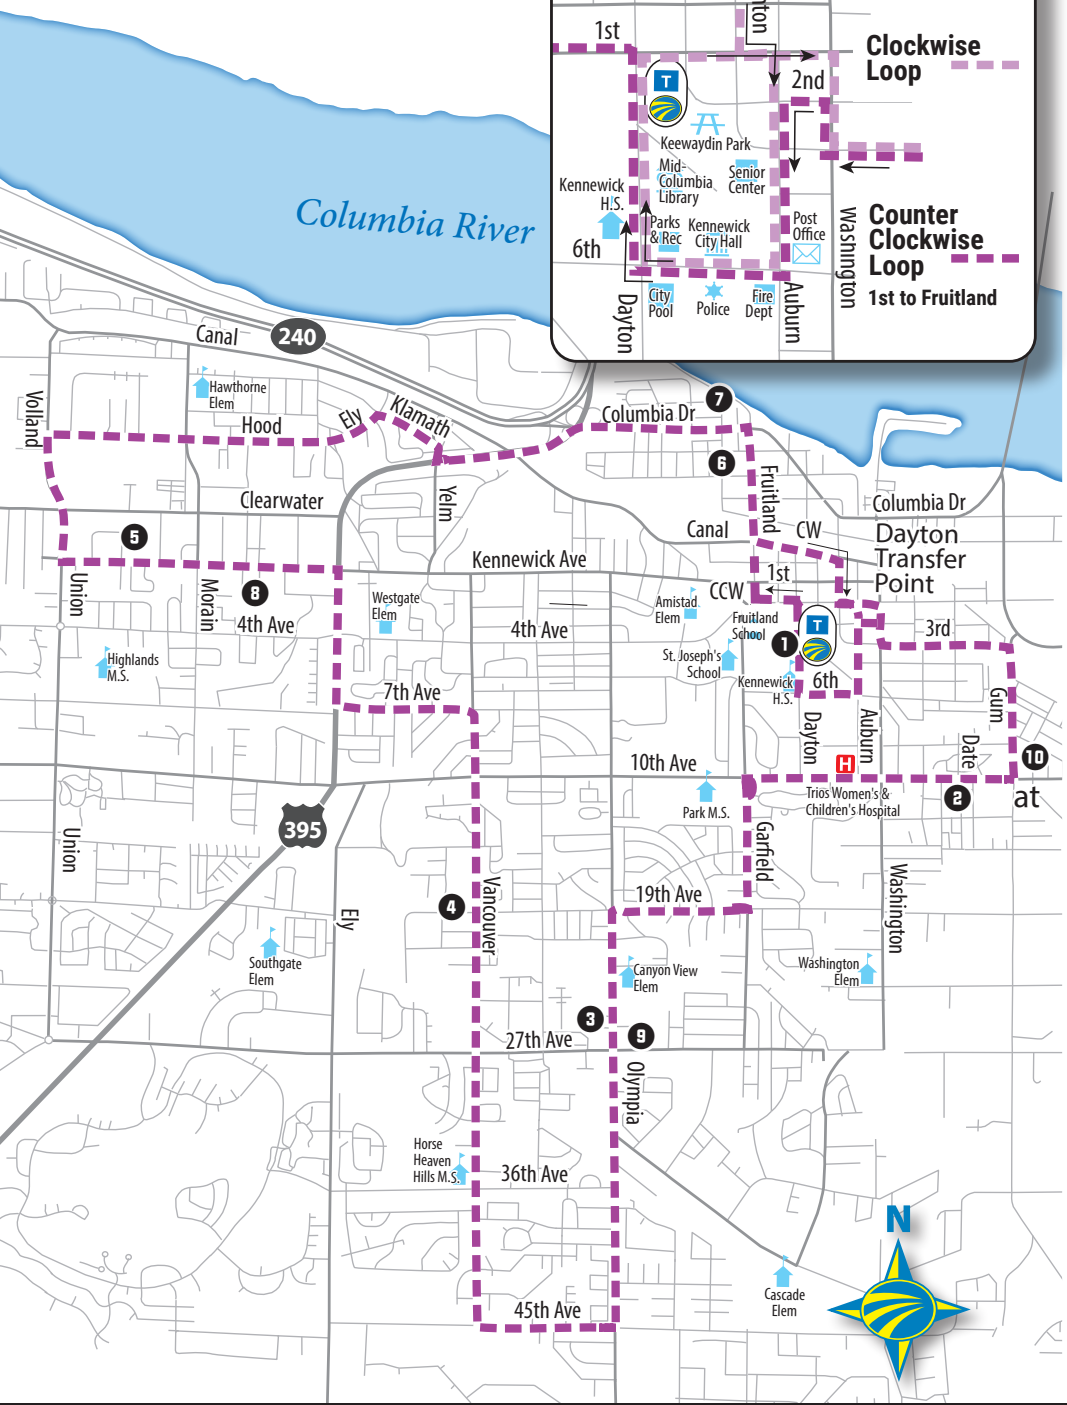

CLOCKWISE • DE SALIDA						
1	2	3	4	5	6	1
Dayton Transfer Pt	10th Ave & Date	Olympia & 26th Ave	Vancouver & 19th Ave	Kennewick & Reed	Fruitland & Grand Ronde	Dayton Transfer Pt
Leave • Salida					Arrive • Llegada	
6:00 AM	6:05 AM	6:12 AM	6:18 AM	6:25 AM	6:35 AM	6:42 AM
7:00 AM	7:05 AM	7:12 AM	7:18 AM	7:25 AM	7:35 AM	7:42 AM
8:00 AM	8:05 AM	8:12 AM	8:18 AM	8:25 AM	8:35 AM	8:42 AM
9:00 AM	9:05 AM	9:12 AM	9:18 AM	9:25 AM	9:35 AM	9:42 AM
10:00 AM	10:05 AM	10:12 AM	10:18 AM	10:25 AM	10:35 AM	10:42 AM
11:00 AM	11:05 AM	11:12 AM	11:18 AM	11:25 AM	11:35 AM	11:42 AM
12:00 PM	12:05 PM	12:12 PM	12:18 PM	12:25 PM	12:35 PM	12:42 PM
1:00 PM	1:05 PM	1:12 PM	1:18 PM	1:25 PM	1:35 PM	1:42 PM
2:00 PM	2:05 PM	2:12 PM	2:18 PM	2:25 PM	2:35 PM	2:42 PM
3:00 PM	3:05 PM	3:12 PM	3:18 PM	3:25 PM	3:35 PM	3:42 PM
4:00 PM	4:05 PM	4:12 PM	4:18 PM	4:25 PM	4:35 PM	4:42 PM
5:00 PM	5:05 PM	5:12 PM	5:18 PM	5:25 PM	5:35 PM	5:42 PM
6:00 PM	6:05 PM	6:12 PM	6:18 PM	6:25 PM	6:35 PM	6:42 PM
7:00 PM	7:05 PM	7:12 PM	7:18 PM	7:25 PM	7:35 PM	7:42 PM

COUNTER-CLOCKWISE • DE REGRESO						
1	7	8	4	9	10	1
Dayton Transfer Pt	Columbia Dr & Hartford	Kennewick & Irby St	Vancouver & 19th Ave	Olympia & 27th Ave	Gum & 10th Ave	Dayton Transfer Pt
Leave • Salida					Arrive • Llegada	
6:30 AM	6:34 AM	6:45 AM	6:51 AM	6:58 AM	7:05 AM	7:11 AM
7:30 AM	7:34 AM	7:45 AM	7:51 AM	7:58 AM	8:05 AM	8:11 AM
8:30 AM	8:34 AM	8:45 AM	8:51 AM	8:58 AM	9:05 AM	9:11 AM
9:30 AM	9:34 AM	9:45 AM	9:51 AM	9:58 AM	10:05 AM	10:11 AM
10:30 AM	10:34 AM	10:45 AM	10:51 AM	10:58 AM	11:05 AM	11:11 AM
11:30 AM	11:34 AM	11:45 AM	11:51 AM	11:58 AM	12:05 PM	12:11 PM
12:30 PM	12:34 PM	12:45 PM	12:51 PM	12:58 PM	1:05 PM	1:11 PM
1:30 PM	1:34 PM	1:45 PM	1:51 PM	1:58 PM	2:05 PM	2:11 PM
2:30 PM	2:34 PM	2:45 PM	2:51 PM	2:58 PM	3:05 PM	3:11 PM
3:30 PM	3:34 PM	3:45 PM	3:51 PM	3:58 PM	4:05 PM	4:11 PM
4:30 PM	4:34 PM	4:45 PM	4:51 PM	4:58 PM	5:05 PM	5:11 PM
5:30 PM	5:34 PM	5:45 PM	5:51 PM	5:58 PM	6:05 PM	6:11 PM
6:30 PM	6:34 PM	6:45 PM	6:51 PM	6:58 PM	7:05 PM	7:11 PM
7:30 PM	7:34 PM	7:45 PM	7:51 PM	7:58 PM	8:05 PM	8:11 PM

KENNEWICK 45TH AVENUE Dayton Transfer Point • 45th Avenue • Gum