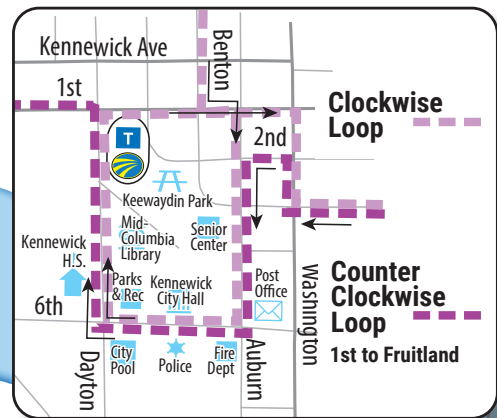

41 | KENNEWICK 45TH AVENUE

Dayton Transfer Point/45th Avenue/Gum via:

Benton • Canal • Fruitland • Columbia • Yelm • Klamath
 Ely • Hood • Union/Volland • Kennewick Ave • SR 395
 7th Ave • Vancouver • 45th Ave • Olympia • 19th Ave
 Garfield • 10th Ave • Gum • 3rd Ave • Washington
 2nd Ave • Auburn • 6th Ave • Dayton • 1st Ave

Monday–Saturday Services • lunes–sábado

= Saturday Service • Servicio de sábado

CLOCKWISE • DE SALIDA						
1	2	3	4	5	6	1
Dayton Transfer Pt	10th Ave & Date	Olympia & 26th Ave	Vancouver & 19th Ave	Kennewick & Reed	Fruitland & Grand Ronde	Dayton Transfer Pt
Leave • Salida					Arrive • Llegada	
6:00 AM	6:05 AM	6:12 AM	6:18 AM	6:25 AM	6:35 AM	6:42 AM
7:00 AM	7:05 AM	7:12 AM	7:18 AM	7:25 AM	7:35 AM	7:42 AM
8:00 AM	8:05 AM	8:12 AM	8:18 AM	8:25 AM	8:35 AM	8:42 AM
9:00 AM	9:05 AM	9:12 AM	9:18 AM	9:25 AM	9:35 AM	9:42 AM
10:00 AM	10:05 AM	10:12 AM	10:18 AM	10:25 AM	10:35 AM	10:42 AM
11:00 AM	11:05 AM	11:12 AM	11:18 AM	11:25 AM	11:35 AM	11:42 AM
12:00 PM	12:05 PM	12:12 PM	12:18 PM	12:25 PM	12:35 PM	12:42 PM
1:00 PM	1:05 PM	1:12 PM	1:18 PM	1:25 PM	1:35 PM	1:42 PM
2:00 PM	2:05 PM	2:12 PM	2:18 PM	2:25 PM	2:35 PM	2:42 PM
3:00 PM	3:05 PM	3:12 PM	3:18 PM	3:25 PM	3:35 PM	3:42 PM
4:00 PM	4:05 PM	4:12 PM	4:18 PM	4:25 PM	4:35 PM	4:42 PM
5:00 PM	5:05 PM	5:12 PM	5:18 PM	5:25 PM	5:35 PM	5:42 PM
6:00 PM	6:05 PM	6:12 PM	6:18 PM	6:25 PM	6:35 PM	6:42 PM
7:00 PM	7:05 PM	7:12 PM	7:18 PM	7:25 PM	7:35 PM	7:42 PM

KENNEWICK 45TH AVENUE Dayton Transfer Point • 45th Avenue • Gum