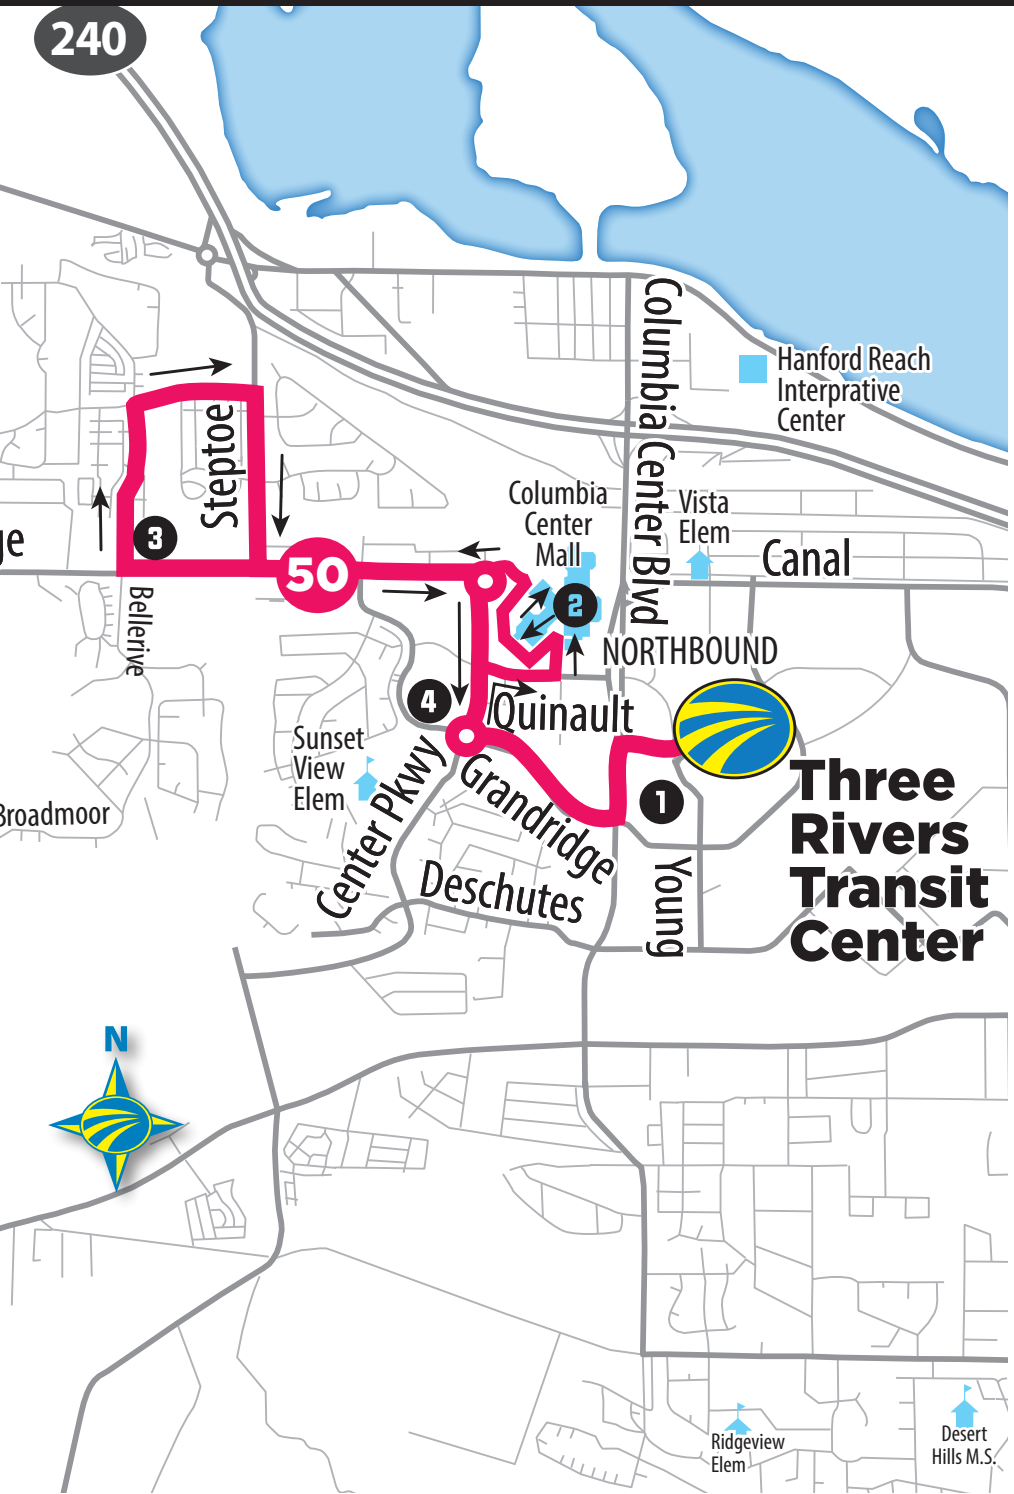

240

“Shopper Shuttle”

Three Rivers Transit Center • Social Security Administration
Columbia Center Mall • Gage Blvd • Bellerive Dr • Canyon St
Step toe St

Monday–Saturday Services • lunes–sábado

 = Saturday Service • Servicio de sábado

NO SUNDAY SERVICE - No hay servicio de autobús los domingo

1 Three Rivers Transit Center	2 Columbia Center Mall	3 Gage Blvd &Bellerive Dr	4 Center Parkway & Quinault Ave	1 Three Rivers Transit Center
Leave • Salida				Arrive • Llegada
8:00 AM	8:06 AM	8:10 AM	8:10 AM	8:22 AM
8:30 AM	8:36 AM	8:40 AM	8:40 AM	8:52 AM
9:00 AM	9:06 AM	9:10 AM	9:10 AM	9:22 AM
9:30 AM	9:36 AM	9:40 AM	9:40 AM	9:52 AM
10:00 AM	10:06 AM	10:10 AM	10:10 AM	10:22 AM
10:30 AM	10:36 AM	10:40 AM	10:40 AM	10:52 AM
11:00 AM	11:06 AM	11:10 AM	11:10 AM	11:22 AM
11:30 AM	11:36 AM	11:40 AM	11:40 AM	11:52 AM
12:00 PM	12:06 PM	12:10 PM	12:10 PM	12:22 PM
12:30 PM	12:36 PM	12:40 PM	12:40 PM	12:52 PM
1:00 PM	1:06 PM	1:10 PM	1:10 PM	1:22 PM
1:30 PM	1:36 PM	1:40 PM	1:40 PM	1:52 PM
2:00 PM	2:06 PM	2:10 PM	2:10 PM	2:22 PM
2:30 PM	2:36 PM	2:40 PM	2:40 PM	2:52 PM
3:00 PM	3:06 PM	3:10 PM	3:10 PM	3:22 PM
3:30 PM	3:36 PM	3:40 PM	3:40 PM	3:52 PM
4:00 PM	4:06 PM	4:10 PM	4:10 PM	4:22 PM
4:30 PM	4:36 PM	4:40 PM	4:40 PM	4:52 PM
5:00 PM	5:06 PM	5:10 PM	5:10 PM	5:22 PM
5:30 PM	5:36 PM	5:40 PM	5:40 PM	5:52 PM
6:00 PM	6:06 PM	6:10 PM	6:10 PM	6:22 PM
6:30 PM	6:36 PM	6:40 PM	6:40 PM	6:52 PM
7:00 PM	7:06 PM	7:10 PM	7:10 PM	7:22 PM
7:30 PM	7:36 PM	7:40 PM	7:40 PM	7:52 PM
8:00 PM	8:06 PM	8:10 PM	8:10 PM	8:22 PM
8:30 PM	8:36 PM	8:40 PM	8:40 PM	8:52 PM

RICHLAND/WEST RICHLAND Knight Transit Center • West Richland Transit Center