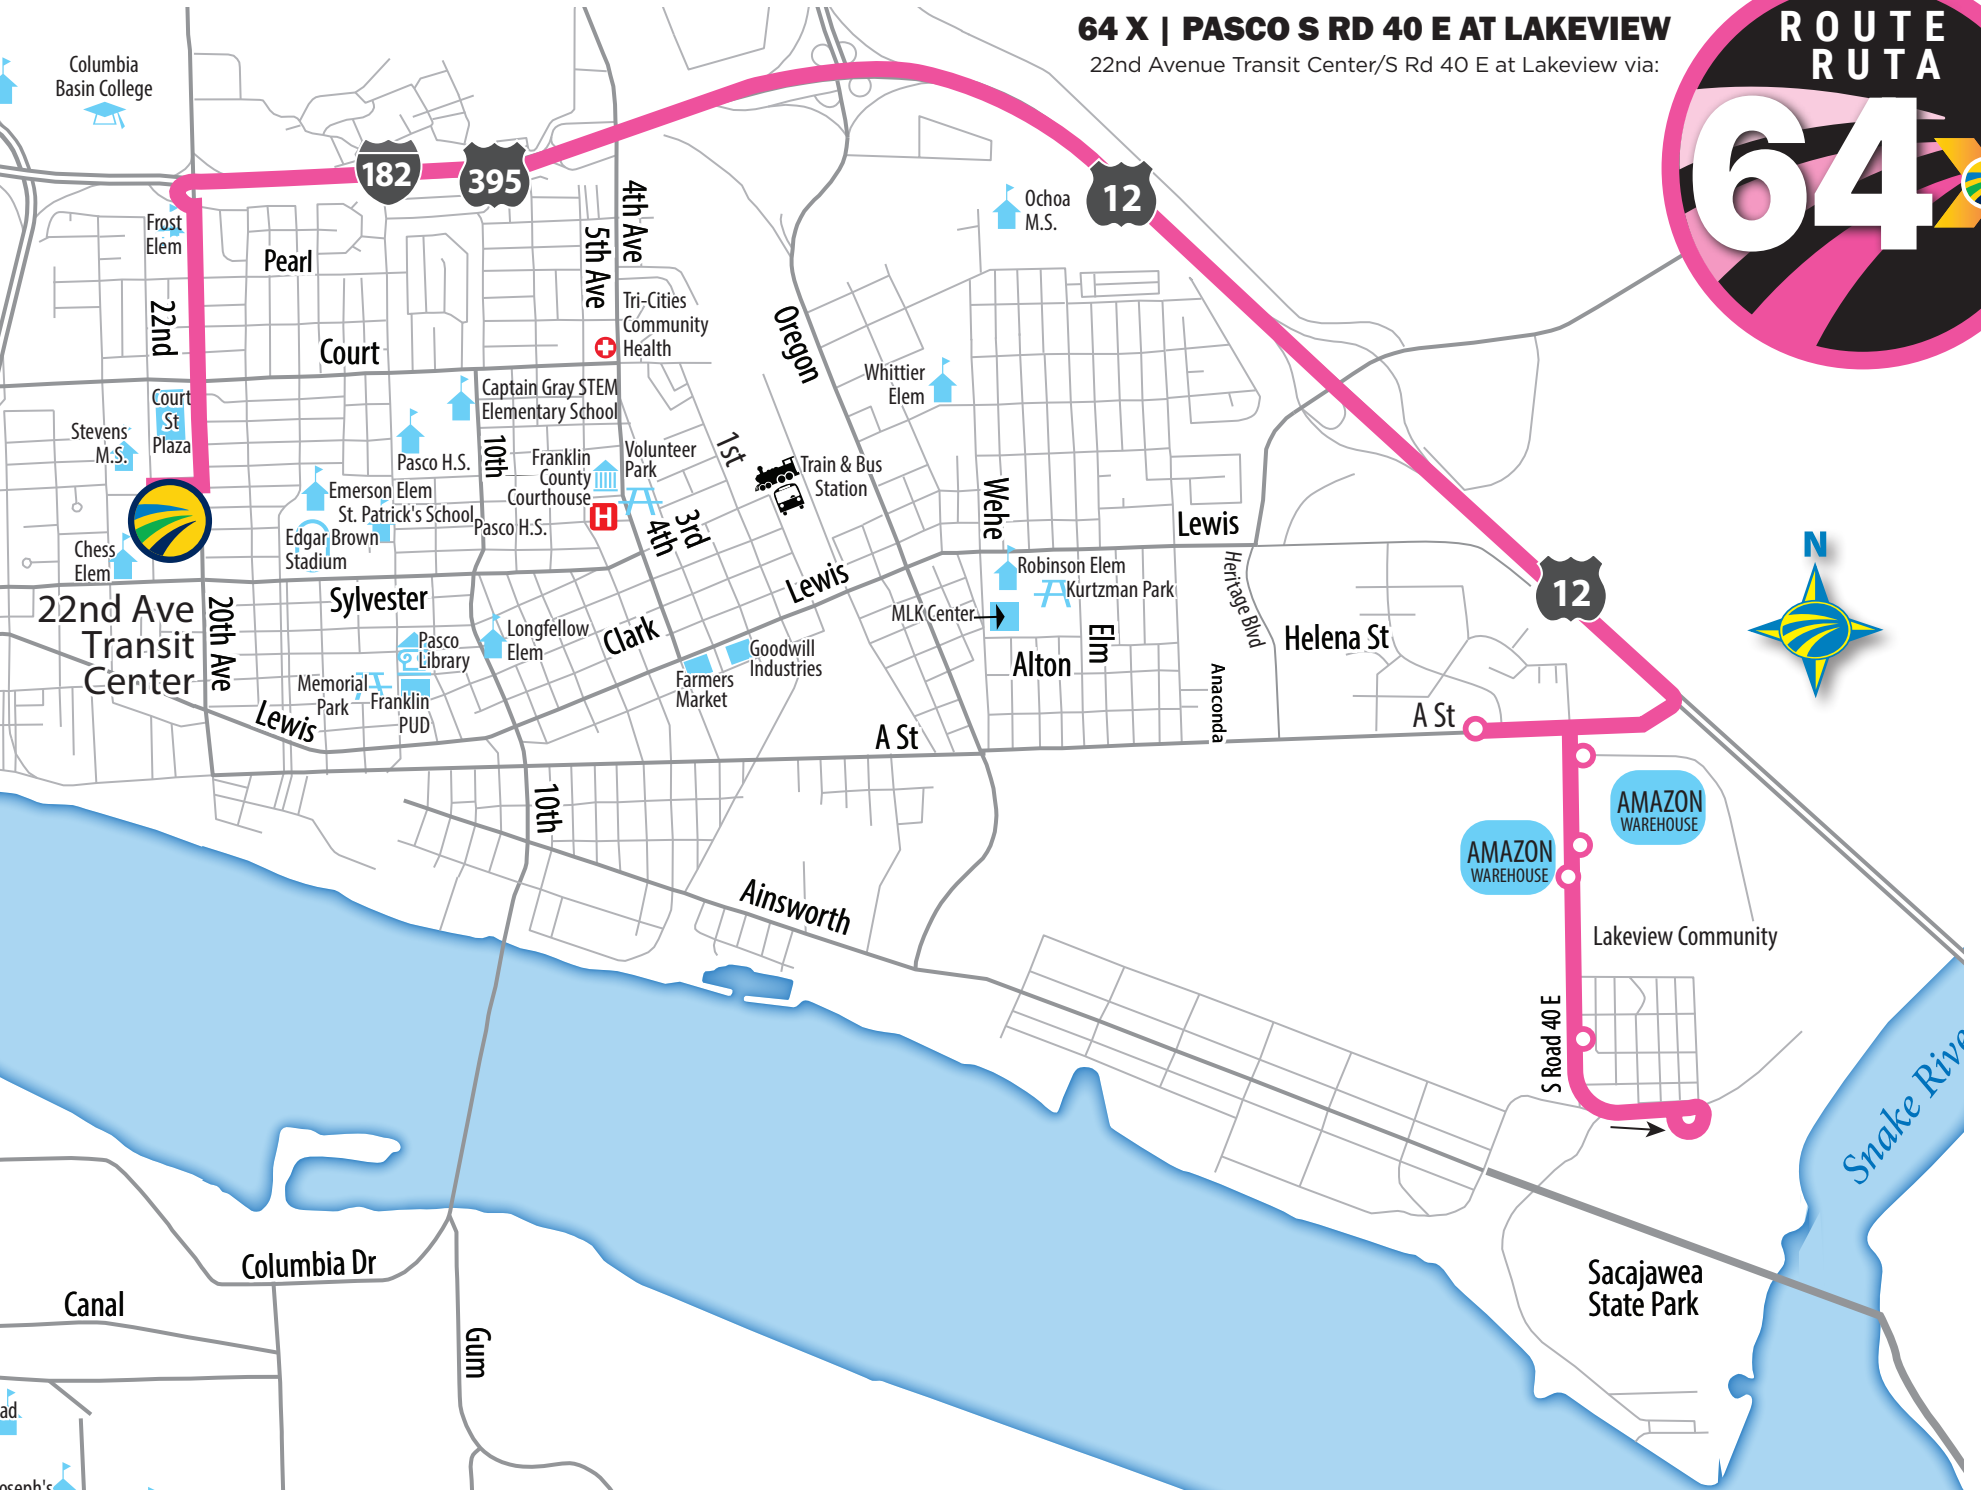

64 X | PASCO S RD 40 E AT LAKEVIEW

22nd Avenue Transit Center/S Rd 40 E at Lakeview via:

PASCO S RD 40 E AT LAKEVIEW 22nd Avenue Transit Center / S Rd 40 E at Lakeview