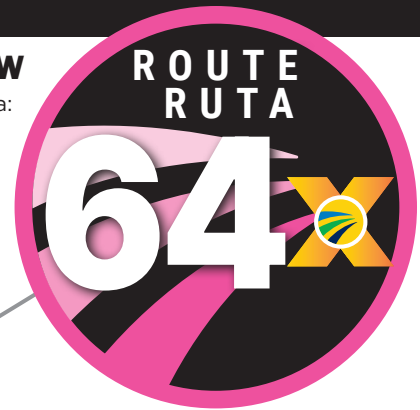

64 X | PASCO S RD 40 E AT LAKEVIEW

22nd Avenue Transit Center/S Rd 40 E at Lakeview via:

PASCO S RD 40 E AT LAKEVIEW 22nd Avenue Transit Center / S Rd 40 E at Lakeview