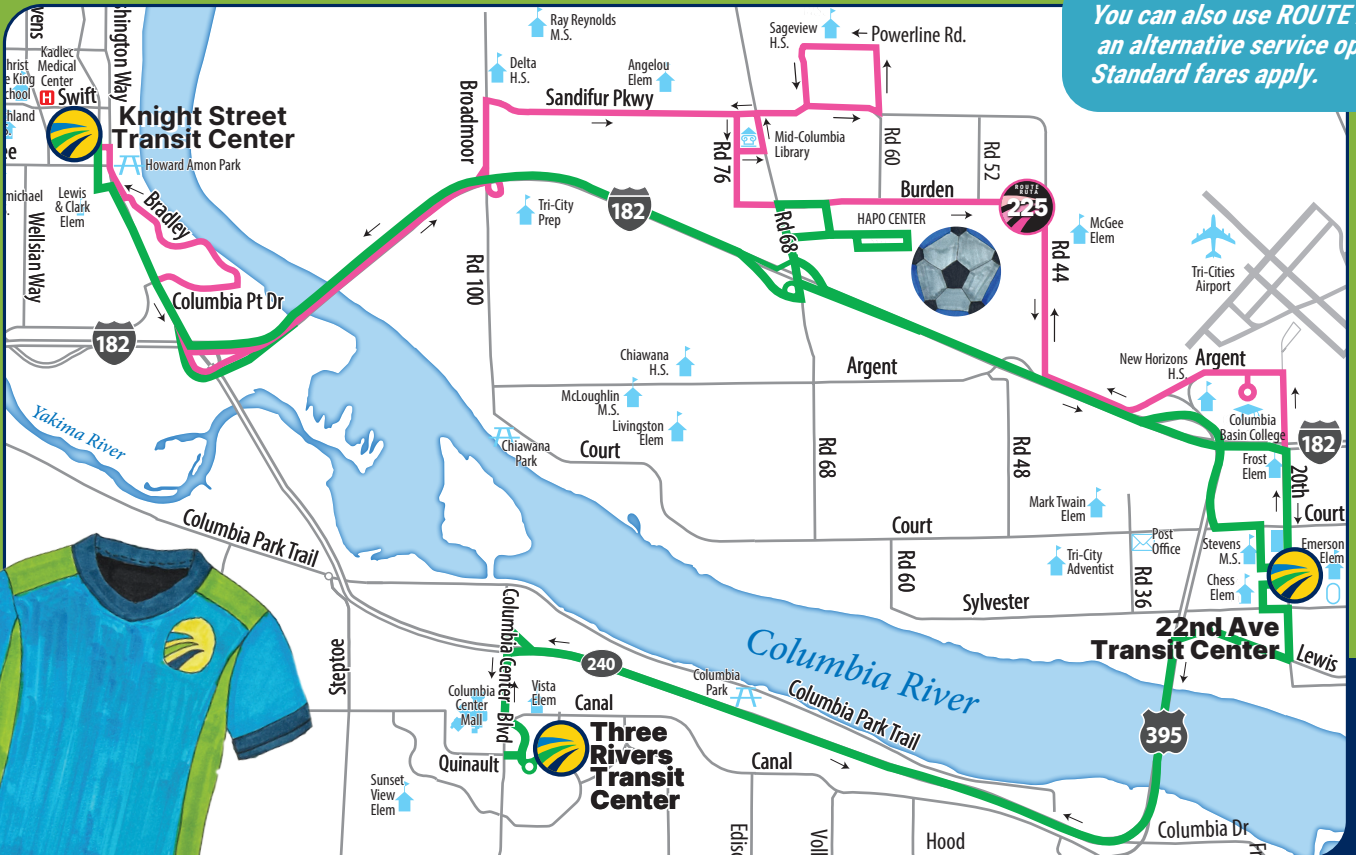

You can also use ROUTE 225 as an alternative service option. Standard fares apply.

BFT FREE SOCCER SHUTTLE

Ride to FREE Watch Parties
Every 30 Minutes
*Convenient Shuttle
Stops Available*

BEN FRANKLIN TRANSIT

- Game 1: Monday, June 15 – 12 p.m. start time @ GESA Stadium &
Game 2: Friday, June 19 – 12 p.m. start time @ Pasco Sporting Complex

THREE RIVERS TRANSIT CENTER

Every 30 minutes, starts at 8 a.m. and goes to 5 p.m. (:00 & :30)

KNIGHT STREET TRANSIT CENTER

Every 30 minutes, starts at 8 a.m. and goes to 5 p.m. (:15 & :45)

- Game 3: Wednesday, July 1 – 1 p.m. start time @ GESA Stadium

THREE RIVERS TRANSIT CENTER

Every 30 minutes, starts at 9 a.m. and goes to 6 p.m. (:00 & :30)

KNIGHT STREET TRANSIT CENTER

Every 30 minutes, starts at 9 a.m. and goes to 6 p.m. (:15 & :45)

- Game 4: Monday, July 6 – 5 p.m. start time @ GESA Stadium

THREE RIVERS TRANSIT CENTER

Every 30 minutes, starts at 1 p.m. and goes to 10 p.m. (:00 & :30)