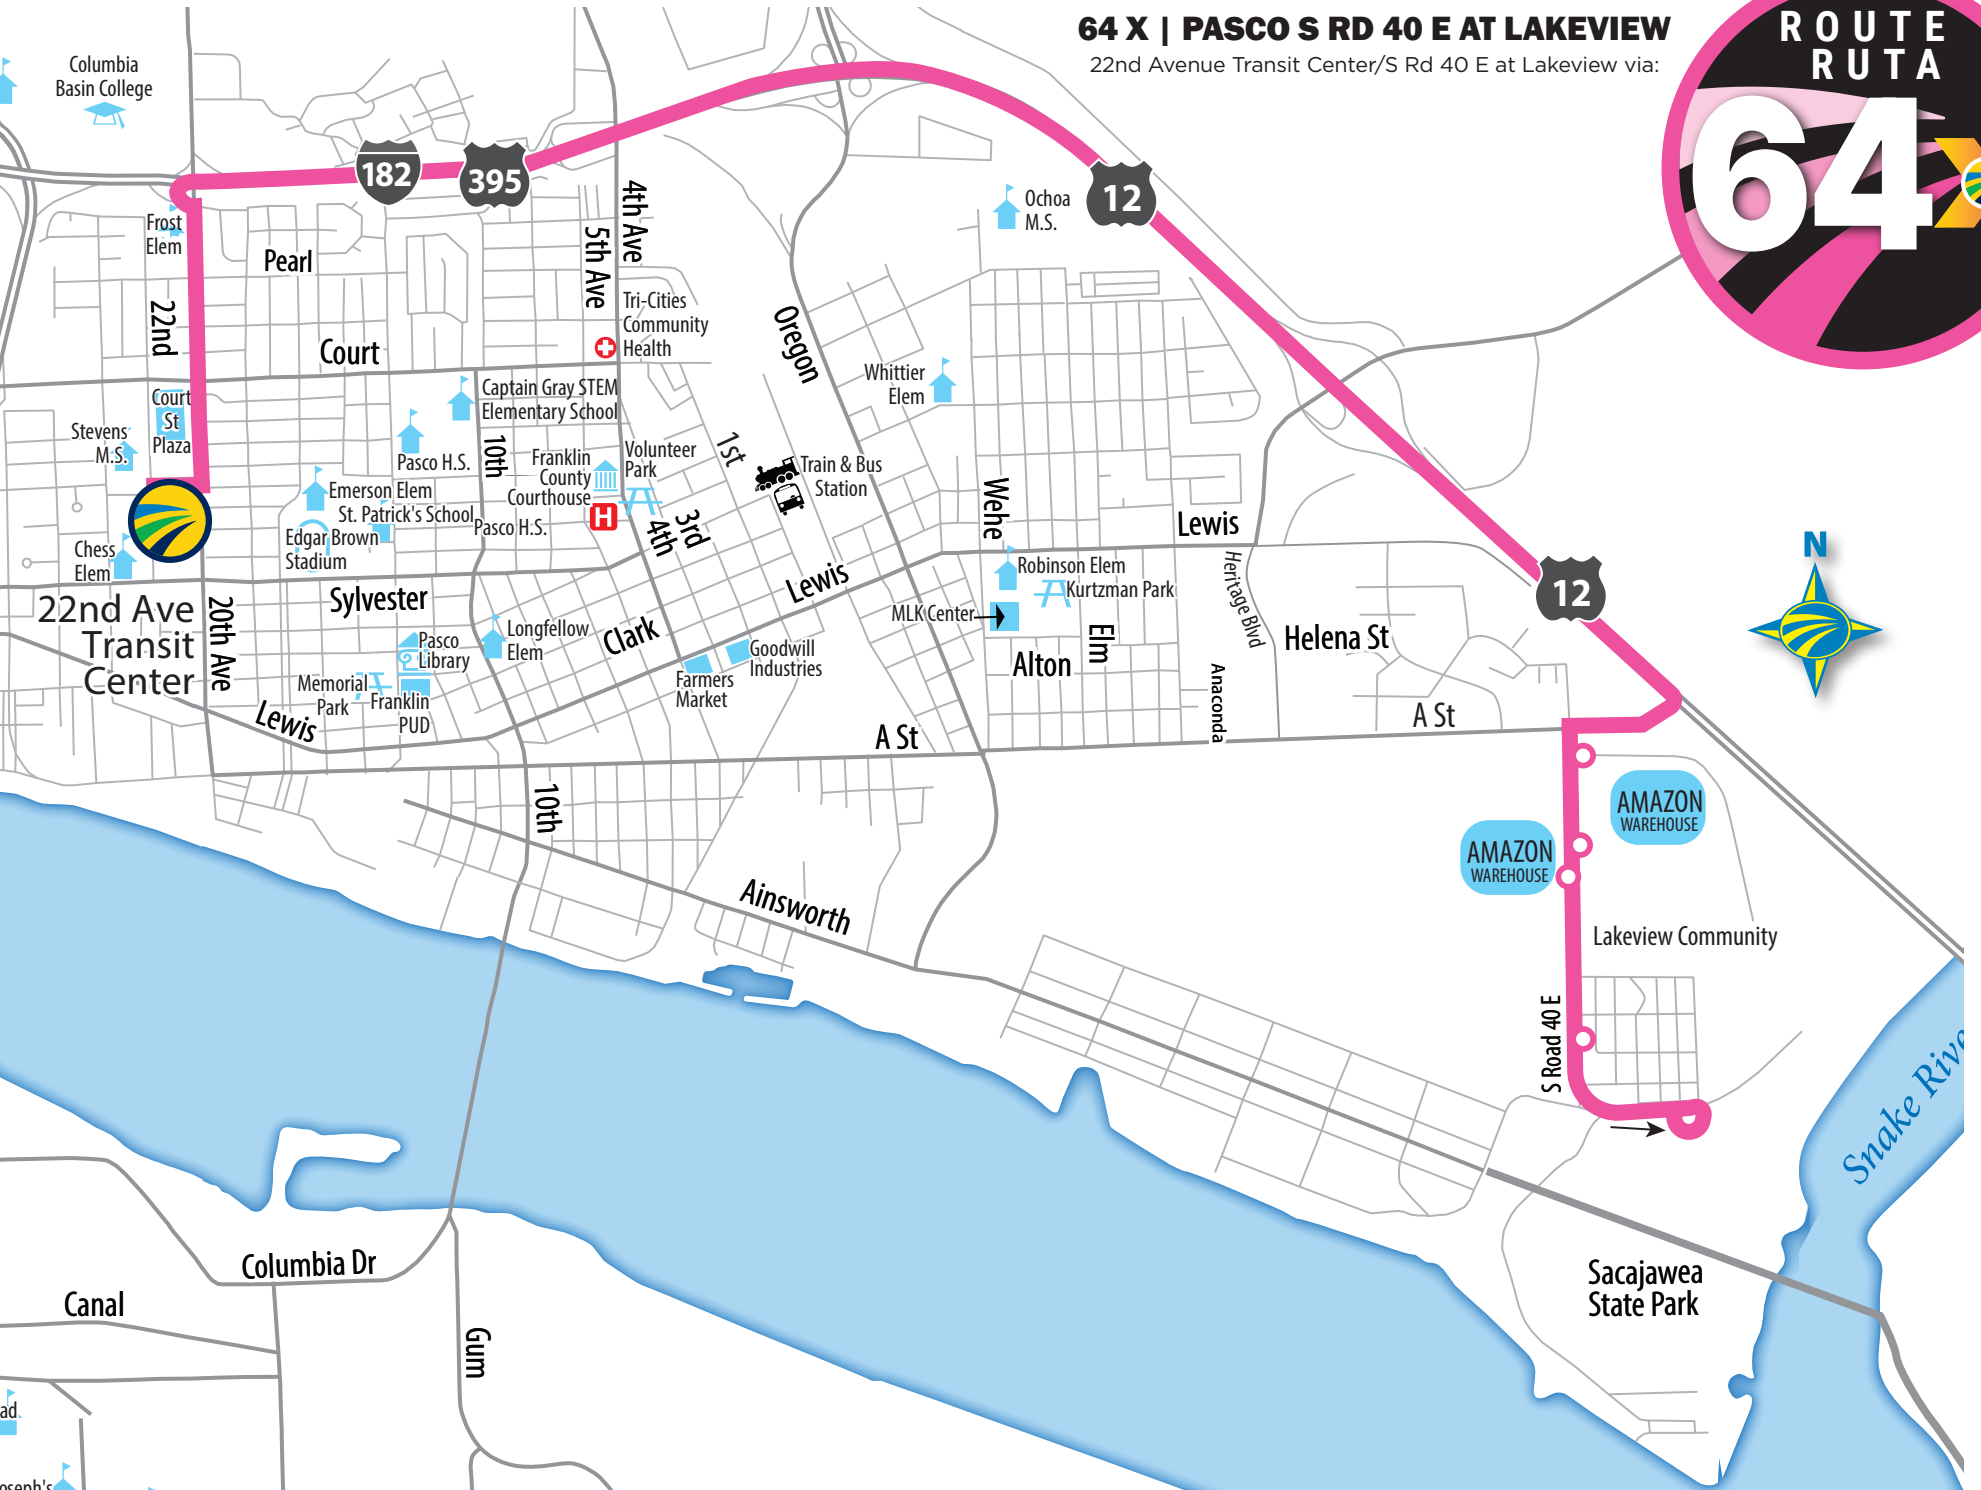

64 X | PASCO S RD 40 E AT LAKEVIEW

22nd Avenue Transit Center/S Rd 40 E at Lakeview via:

PASCO S RD 40 E AT LAKEVIEW 22nd Avenue Transit Center / S Rd 40 E at Lakeview

64 X | PASCO S RD 40 E AT LAKEVIEW

22nd Avenue Transit Center/S Rd 40 E at Lakeview via:

EASTBOUND • DEL ESTE

1 22nd Avenue Transit Center	2 A St at Tierra Vida Lane
	Arrive • Llegada
6:30 AM	6:45 AM