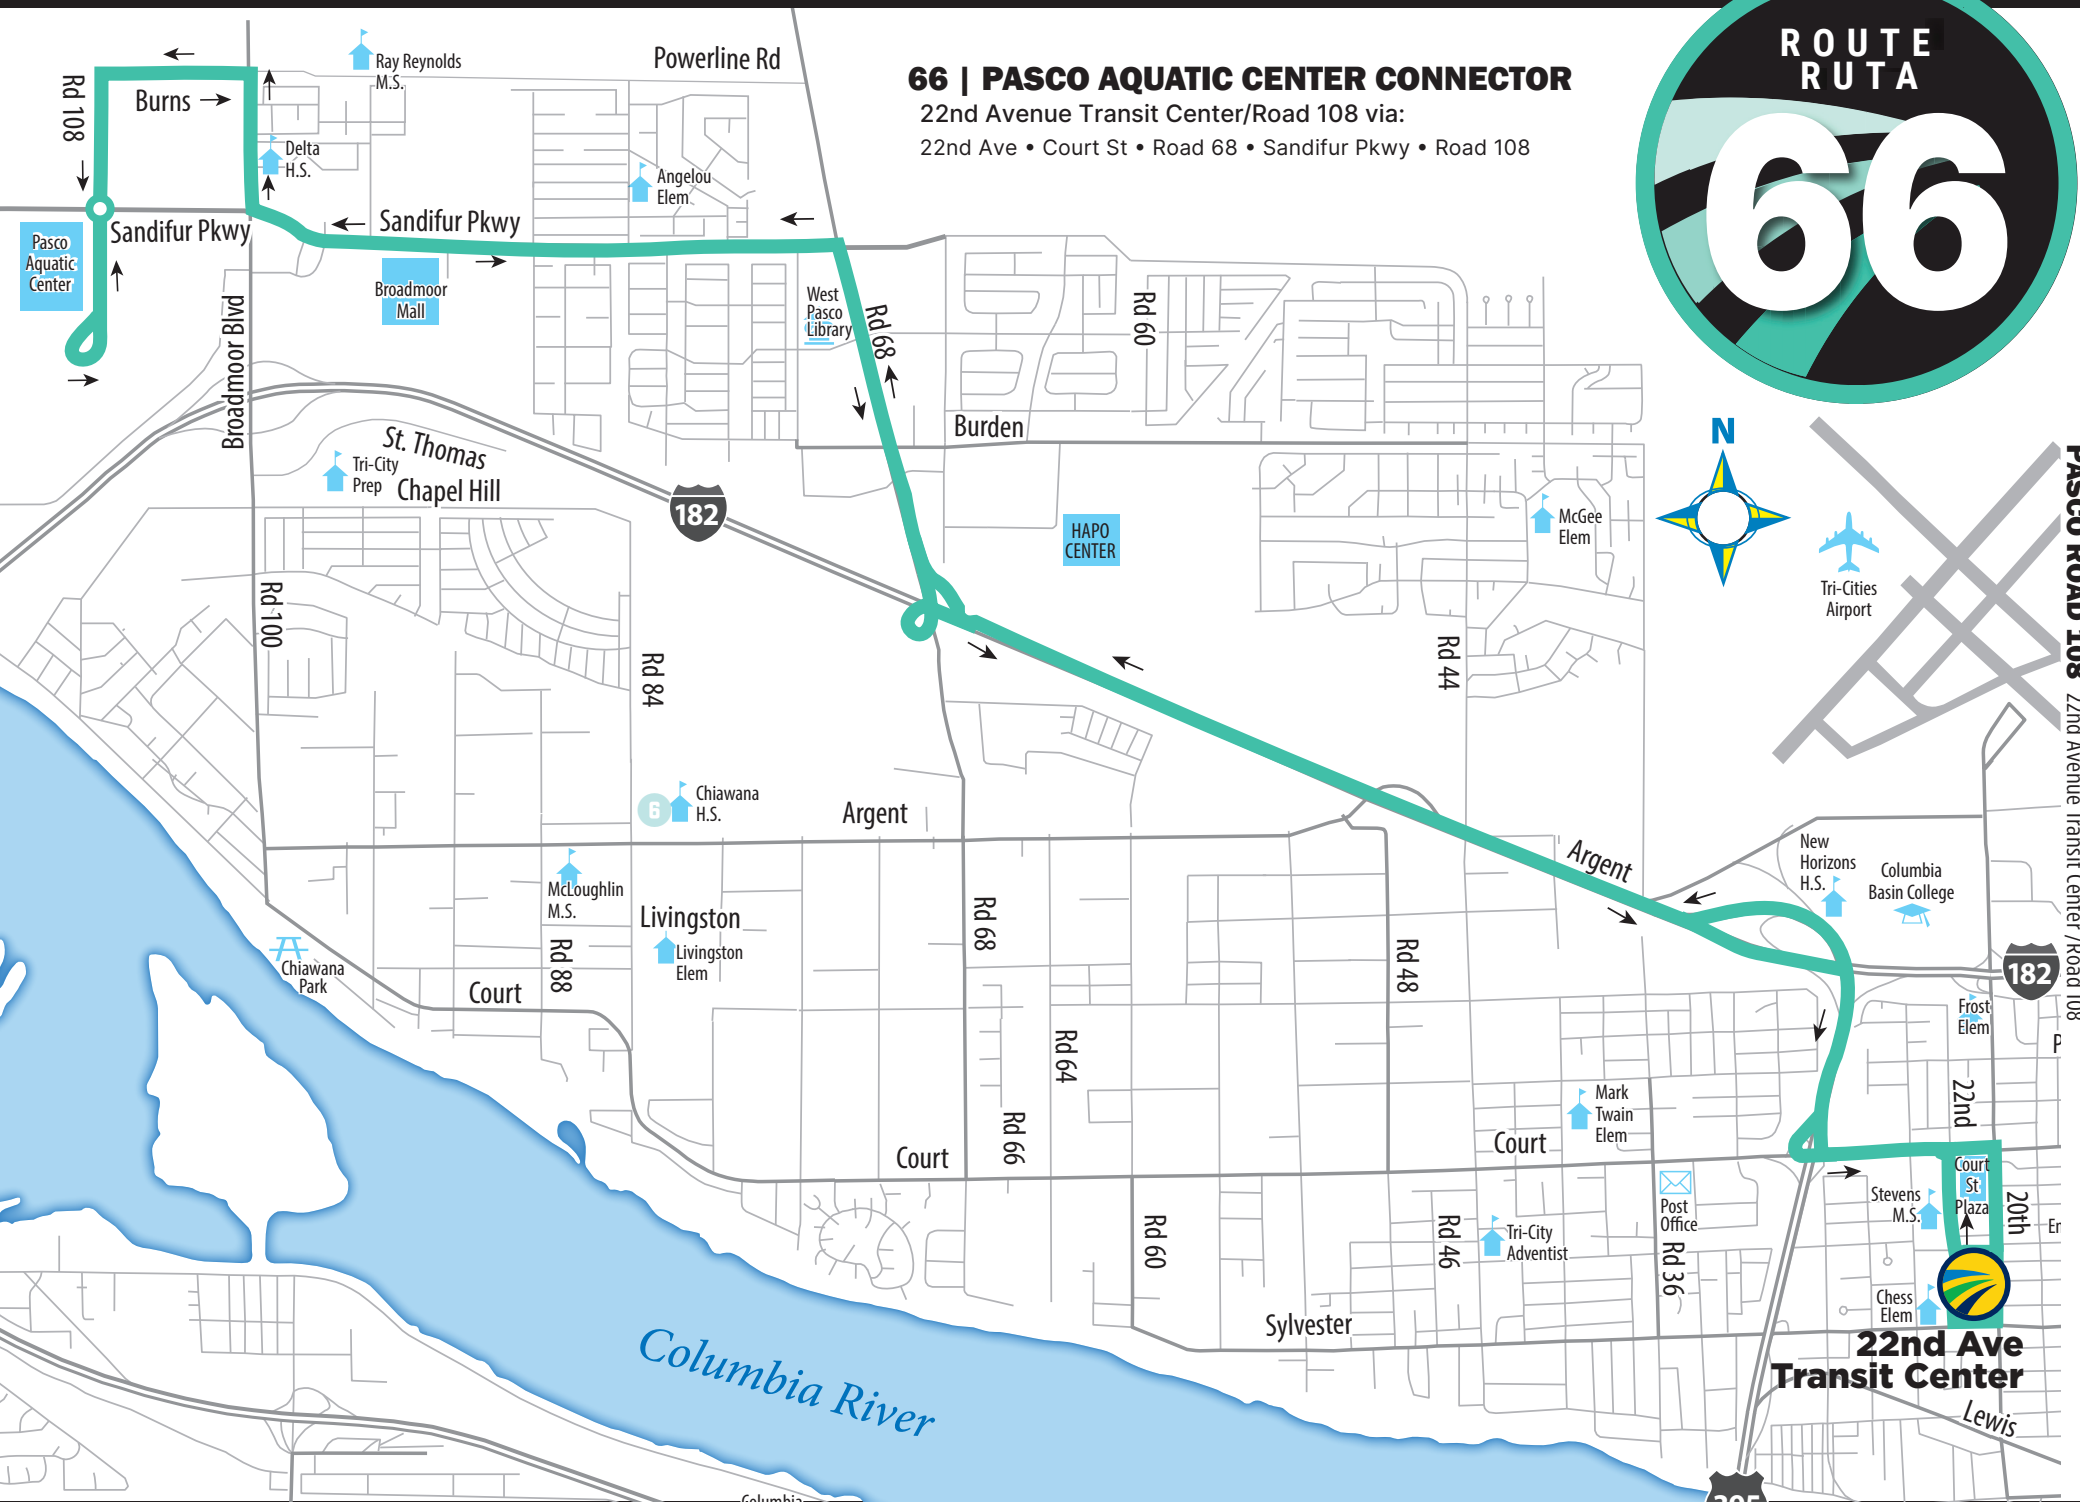

66 | PASCO AQUATIC CENTER CONNECTOR

22nd Avenue Transit Center/Road 108 via:
22nd Ave • Court St • Road 68 • Sandifur Pkwy • Road 108

PASCO ROAD 108 22nd Avenue Transit Center / Road 108

22nd Ave Transit Center

66 | PASCO AQUATIC CENTER CONNECTOR

22nd Avenue Transit Center/Road 108 via:

22nd Ave • Court St • Road 68 • Broadmoor Blvd • Road 108

WESTBOUND • DEL OESTE		
1 22nd Avenue Transit Center	2 Rd 68 at Burden Blvd	3 Rd 108 at Aquatic Center
		Arrive • Llegada
7:30 AM	7:38 AM	7:48 AM
8:30 AM	8:38 AM	8:48 AM
9:30 AM	9:38 AM	9:48 AM
10:30 AM	10:38 AM	10:48 AM
11:30 AM	11:38 AM	11:48 AM
12:30 PM	12:38 PM	12:48 PM
1:30 PM	1:38 PM	1:48 PM
2:30 PM	2:38 PM	2:48 PM
3:30 PM	3:38 PM	3:48 PM
4:30 PM	4:38 PM	4:48 PM
5:30 PM	5:38 PM	5:48 PM
6:30 PM	6:38 PM	6:48 PM
7:30 PM	7:38 PM	7:48 PM
8:30 PM	8:38 PM	8:48 PM

EASTBOUND • DEL ESTE		
3 Rd 108 at Aquatic Center	2 Rd 68 at Burden Blvd	1 22nd Avenue Transit Center
		Arrive • Llegada
7:48 AM	7:58 AM	8:10 AM
8:48 AM	8:58 AM	9:10 AM
9:48 AM	9:58 AM	10:10 AM
10:48 AM	10:58 AM	11:10 AM
11:48 AM	11:58 AM	12:10 PM
12:48 PM	12:58 PM	1:10 PM
1:48 PM	1:58 PM	2:10 PM
2:48 PM	2:58 PM	3:10 PM
3:48 PM	3:58 PM	4:10 PM
4:48 PM	4:58 PM	5:10 PM
5:48 PM	5:58 PM	6:10 PM
6:48 PM	6:58 PM	7:10 PM
7:48 PM	7:58 PM	8:10 PM
8:48 PM	8:58 PM	9:10 PM