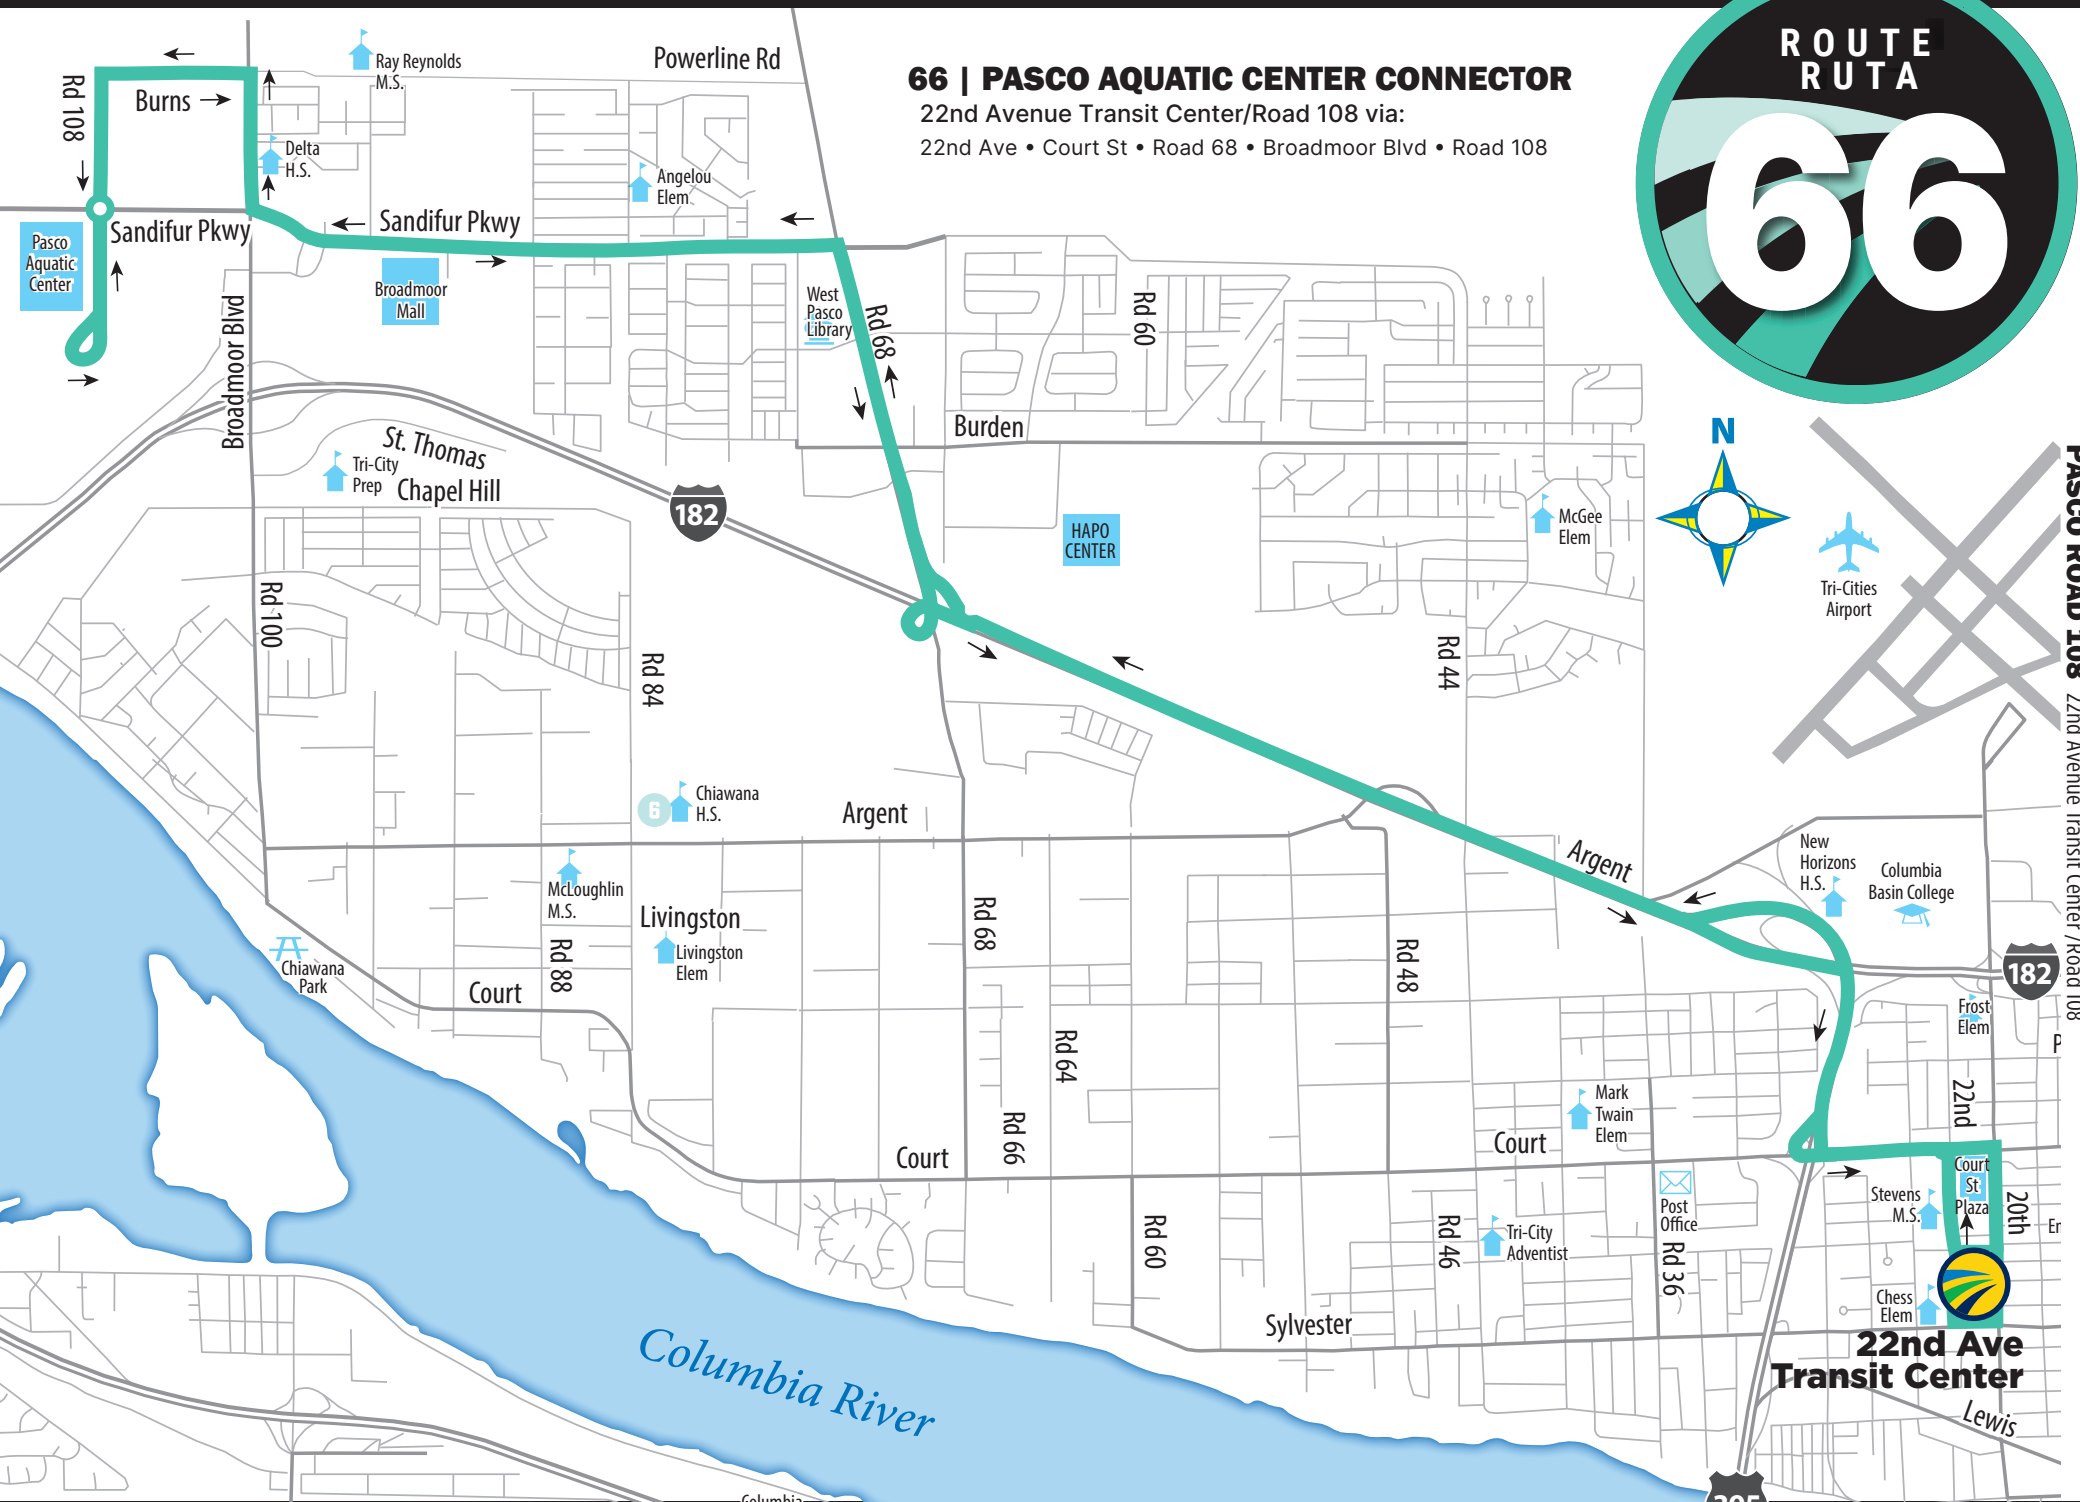

66 | PASCO AQUATIC CENTER CONNECTOR

22nd Avenue Transit Center/Road 108 via:
22nd Ave • Court St • Road 68 • Broadmoor Blvd • Road 108

PASCO ROAD 108 22nd Avenue Transit Center / Road 108

22nd Ave Transit Center

66 | PASCO AQUATIC CENTER CONNECTOR

22nd Avenue Transit Center/Road 108 via:

22nd Ave • Court St • Road 68 • Broadmoor Blvd • Road 108

WESTBOUND • DEL OESTE		
1 22nd Avenue Transit Center	2 Rd 68 at Burden Blvd	3 Rd 108 at Aquatic Center
		Arrive • Llegada
7:30 AM	7:38 AM	7:48 AM
8:30 AM	8:38 AM	8:48 AM
9:30 AM	9:38 AM	9:48 AM
10:30 AM	10:38 AM	10:48 AM
11:30 AM	11:38 AM	11:48 AM
12:30 PM	12:38 PM	12:48 PM
1:30 PM	1:38 PM	1:48 PM
2:30 PM	2:38 PM	2:48 PM
3:30 PM	3:38 PM	3:48 PM
4:30 PM	4:38 PM	4:48 PM
5:30 PM	5:38 PM	5:48 PM
6:30 PM	6:38 PM	6:48 PM
7:30 PM	7:38 PM	7:48 PM
8:30 PM	8:38 PM	8:48 PM

EASTBOUND • DEL ESTE		
3 Rd 108 at Aquatic Center	2 Rd 68 at Burden Blvd	1 22nd Avenue Transit Center
		Arrive • Llegada
7:48 AM	7:58 AM	8:10 AM
8:48 AM	8:58 AM	9:10 AM
9:48 AM	9:58 AM	10:10 AM
10:48 AM	10:58 AM	11:10 AM
11:48 AM	11:58 AM	12:10 PM
12:48 PM	12:58 PM	1:10 PM
1:48 PM	1:58 PM	2:10 PM
2:48 PM	2:58 PM	3:10 PM
3:48 PM	3:58 PM	4:10 PM
4:48 PM	4:58 PM	5:10 PM
5:48 PM	5:58 PM	6:10 PM
6:48 PM	6:58 PM	7:10 PM
7:48 PM	7:58 PM	8:10 PM
8:48 PM	8:58 PM	9:10 PM