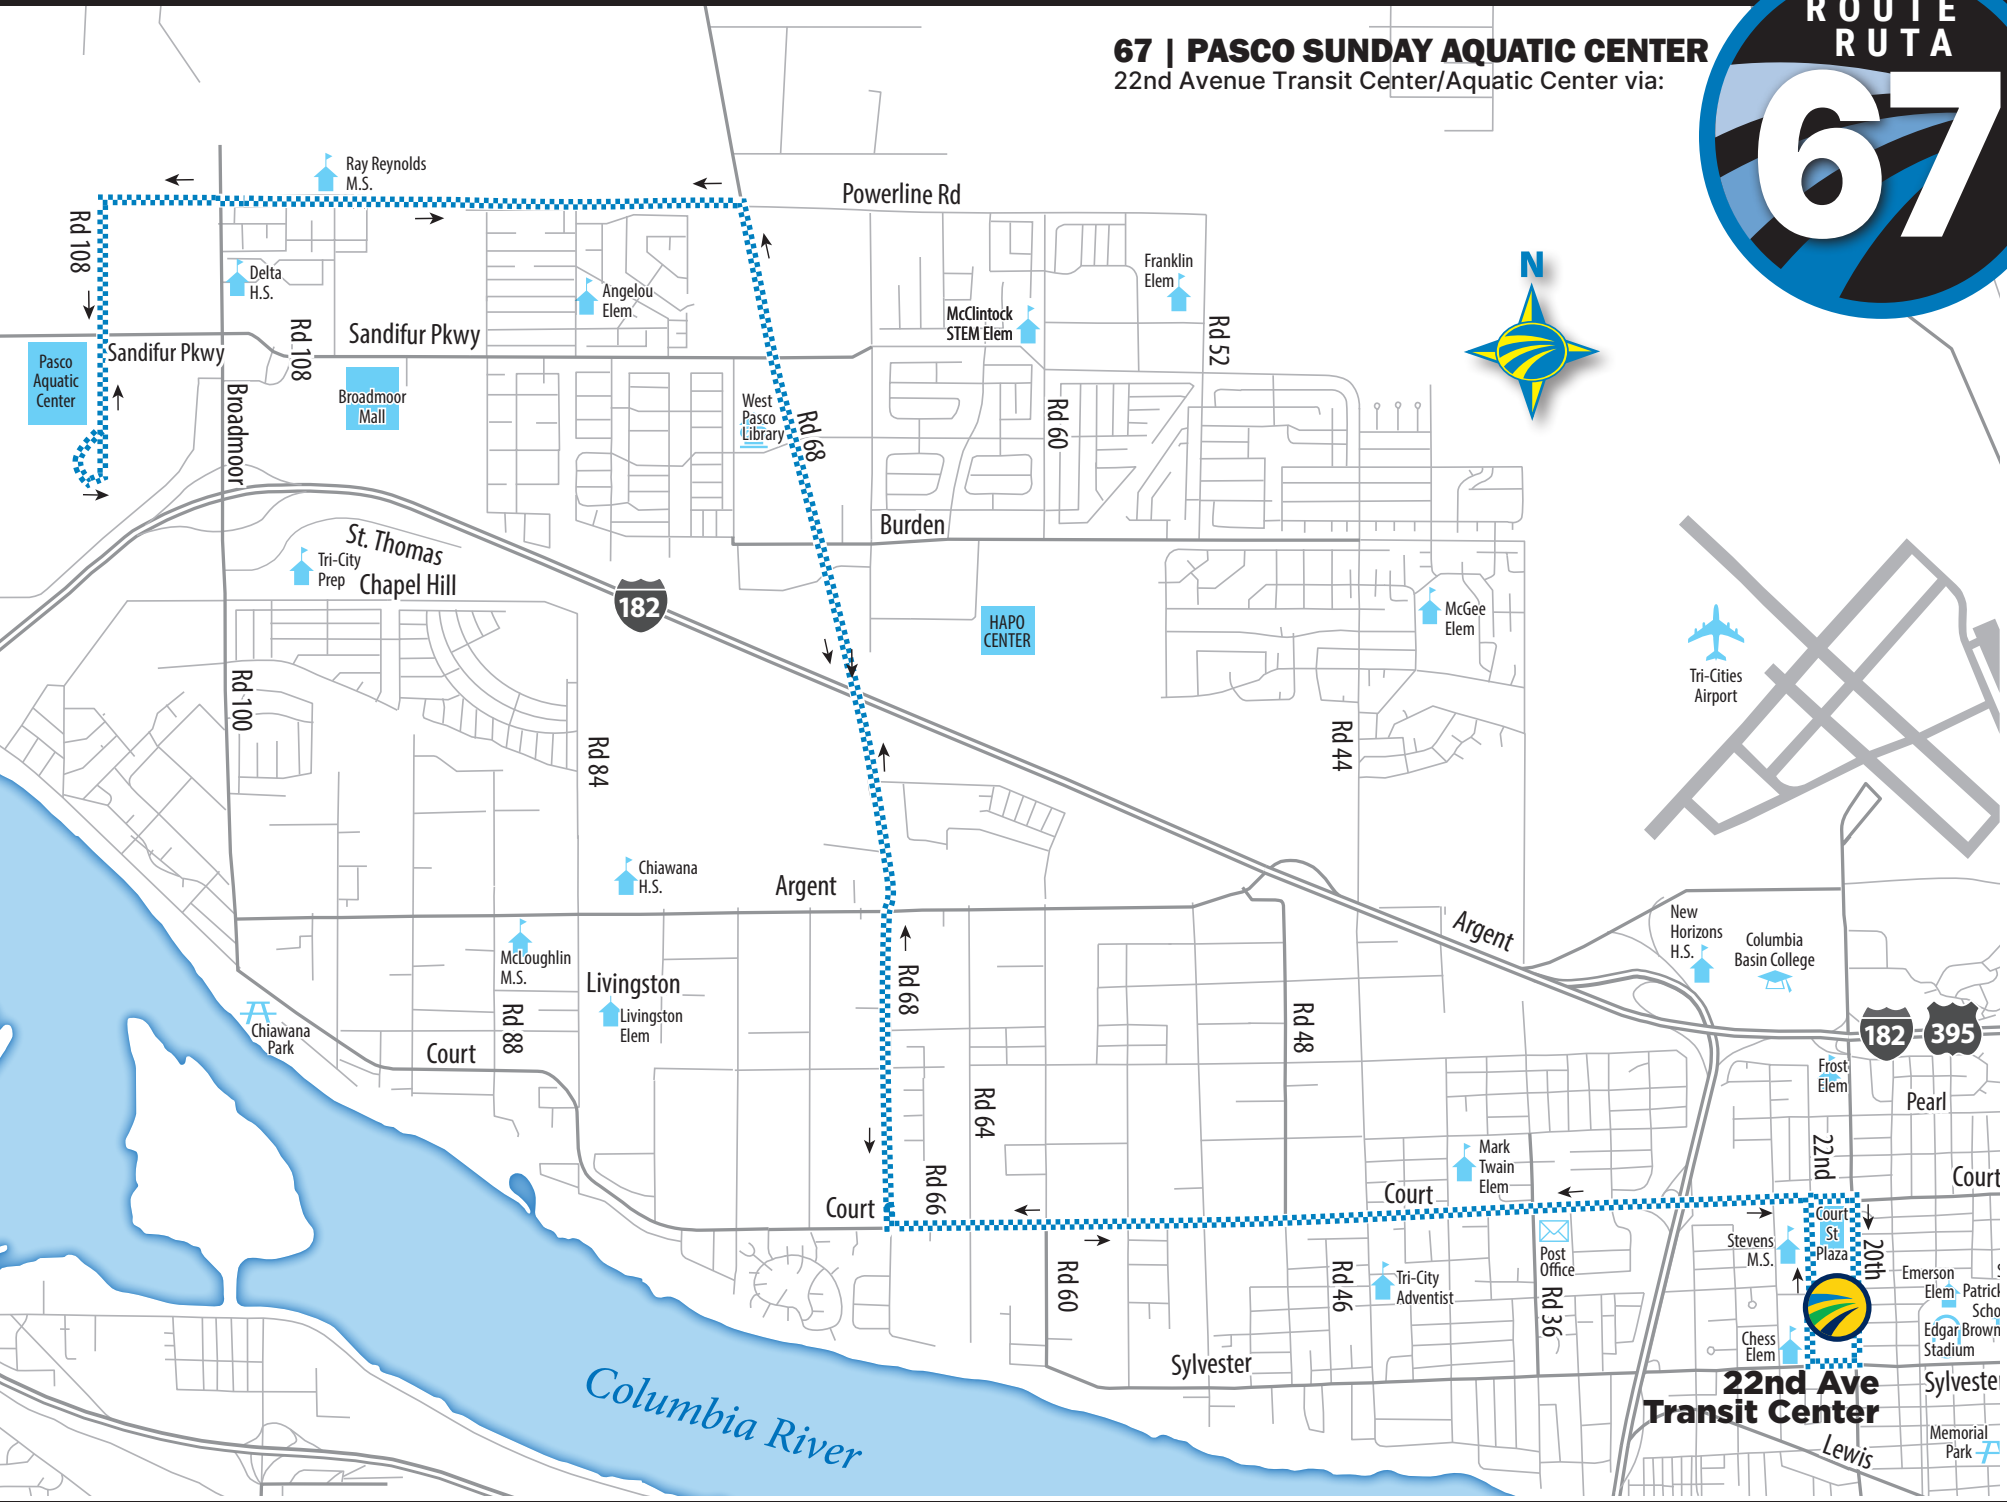

# 67 | PASCO SUNDAY AQUATIC CENTER

22nd Avenue Transit Center/Aquatic Center via:

PASCO SANDIFUR 22nd Avenue Transit Center / Broadmoor

22nd Ave Transit Center

## 67 | PASCO SANDIFUR

22nd Avenue Transit Center/Broadmoor via:  
22nd Ave • Court St • Road 68 • Burns Rd  
Broadmoor Blvd • Chapel Hill Blvd • Rd 84

Routes 67 & 68 interline at  
Chiawana High School

- **Route 67** interlines at Chiawana and becomes the **68**, which goes to Argent Rd and CBC
- **Route 68** interlines at Chiawana and becomes the **67**, which goes to Burns and Rd.68

■ Only served after 8 p.m. on weekdays and on Saturday

### WESTBOUND • DEL OESTE

1 22nd Avenue Transit Center	2 Court St at Rd 64	3 Rd 68 at Burden Blvd	4 Rd 108 at Aquatic Center
			Arrive • Llegada
8:00 AM	8:06 AM	8:12 AM	8:20 AM
9:00 AM	9:06 AM	9:13 AM	9:21 AM
10:00 AM	10:06 AM	10:13 AM	10:21 AM
11:00 AM	11:06 AM	11:13 AM	11:21 AM
<b>12:00 PM</b>	<b>12:07 PM</b>	<b>12:14 PM</b>	<b>12:22 PM</b>
<b>1:00 PM</b>	<b>1:07 PM</b>	<b>1:14 PM</b>	<b>1:22 PM</b>
<b>2:00 PM</b>	<b>2:07 PM</b>	<b>2:14 PM</b>	<b>2:22 PM</b>
<b>3:00 PM</b>	<b>3:07 PM</b>	<b>3:14 PM</b>	<b>3:22 PM</b>
<b>4:00 PM</b>	<b>4:07 PM</b>	<b>4:14 PM</b>	<b>4:22 PM</b>
<b>5:00 PM</b>	<b>5:07 PM</b>	<b>5:14 PM</b>	<b>5:22 PM</b>
<b>6:00 PM</b>	<b>6:07 PM</b>	<b>6:14 PM</b>	<b>6:22 PM</b>