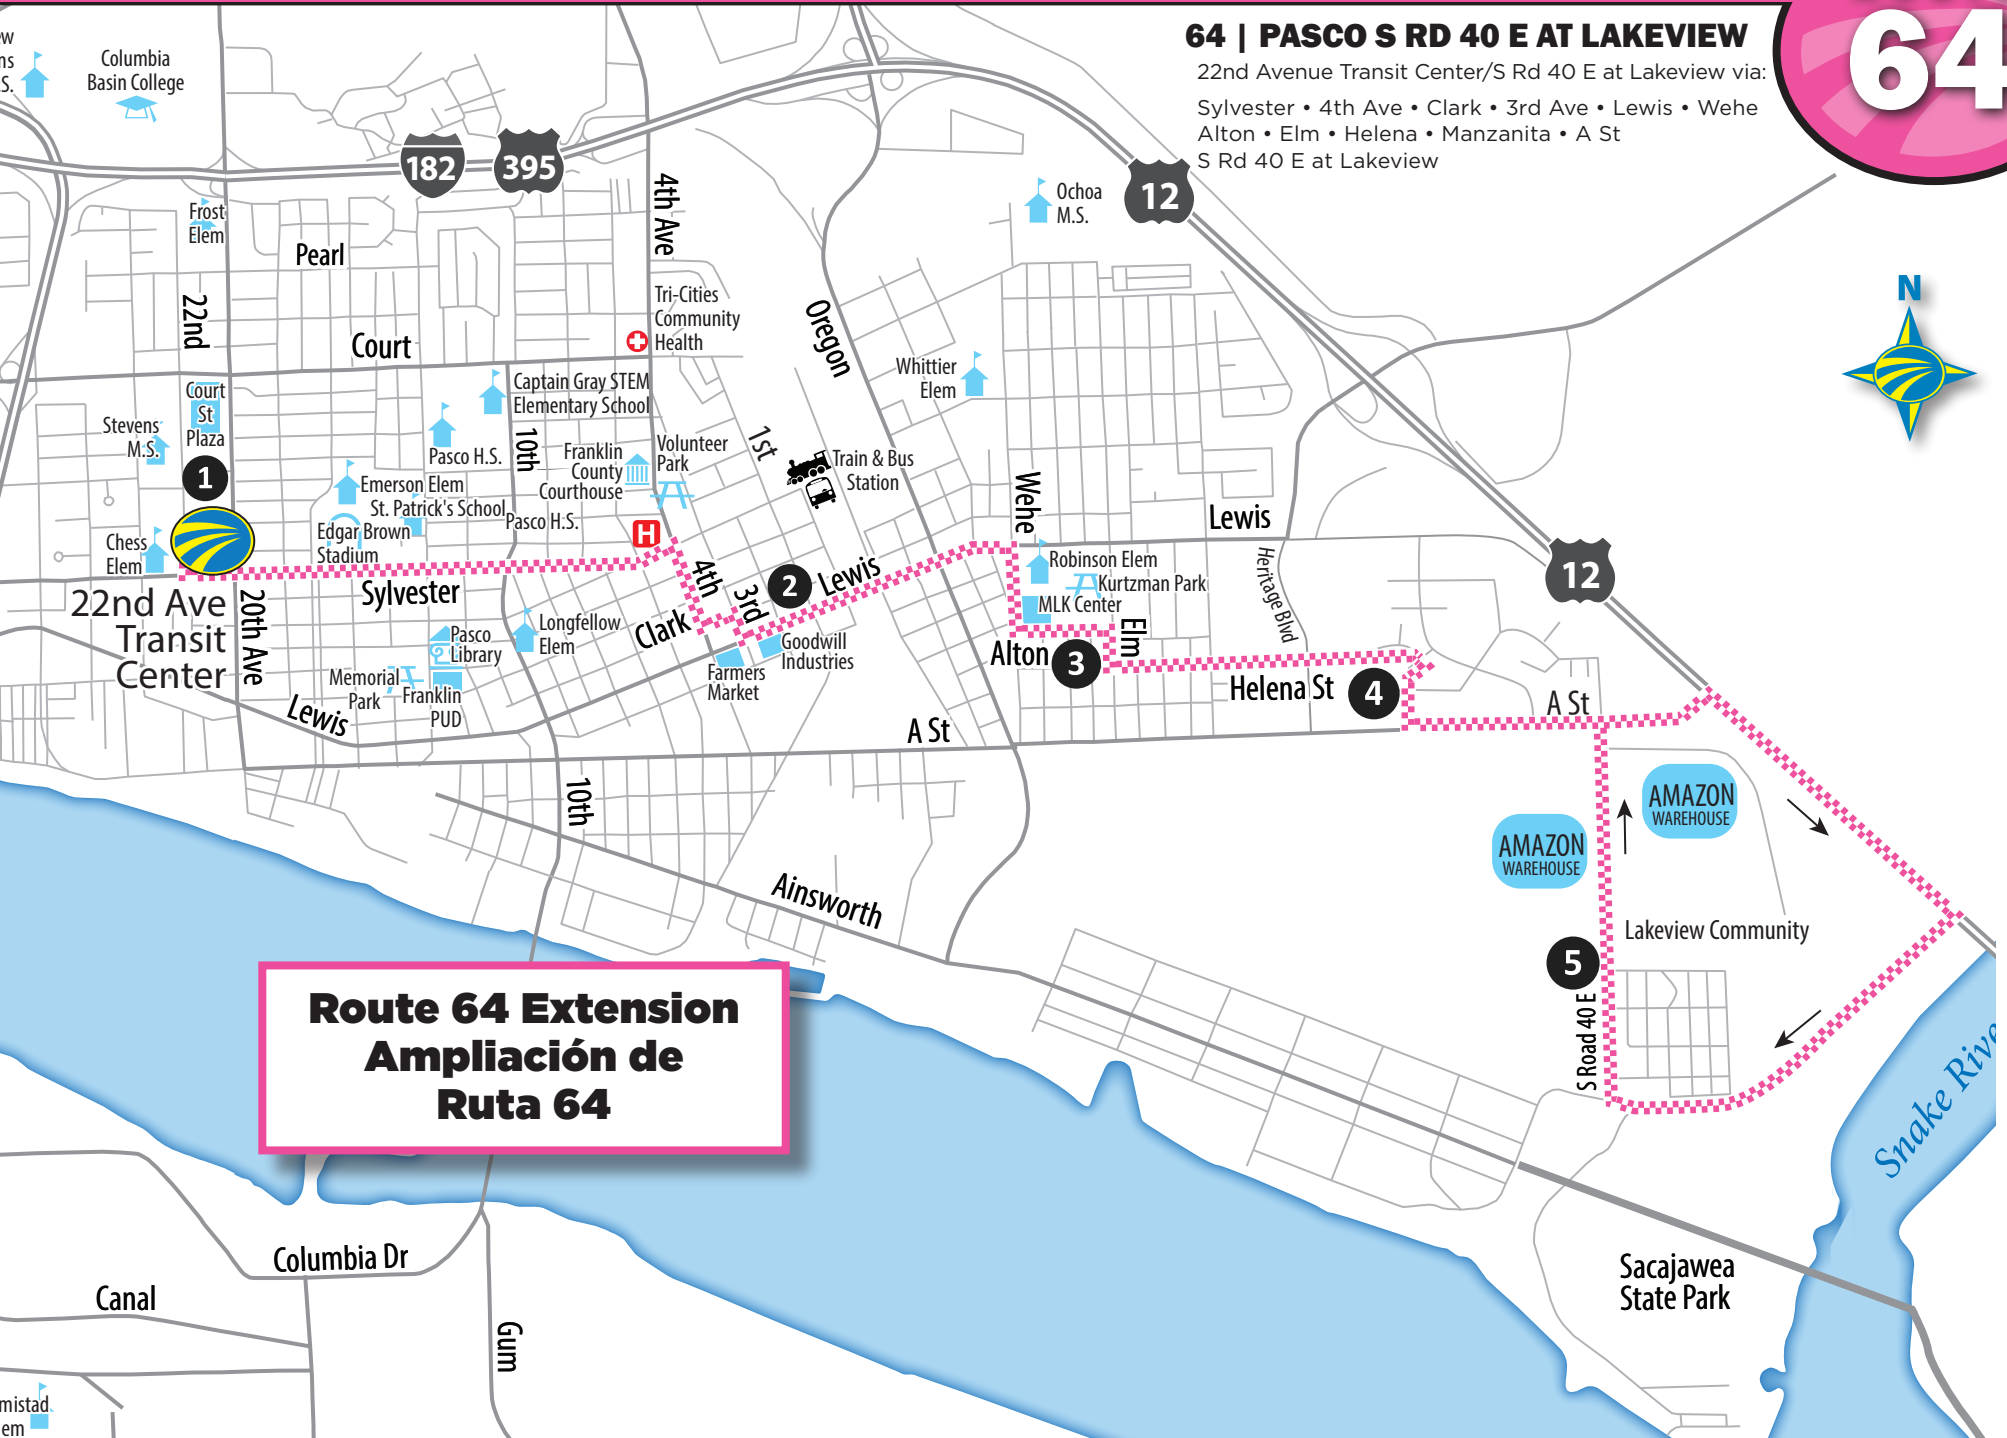

ROUTE 64

64 | PASCO S RD 40 E AT LAKEVIEW

22nd Avenue Transit Center/S Rd 40 E at Lakeview via:
 Sylvester • 4th Ave • Clark • 3rd Ave • Lewis • Wehe
 Alton • Elm • Helena • Manzanita • A St
 S Rd 40 E at Lakeview

WESTBOUND • DEL OESTE

5 S Rd 40 E at Lakeview	4 Manzanita & A St	3 Alton St & Owen	2 Lewis & 2nd Ave	1 22nd Avenue Transit Center
Leave • Salida		Arrive • Llegada		
AM 6:20	AM 6:23	AM 6:27	AM 6:31	AM 6:38
6:50	6:53	6:57	7:01	7:08
7:20	7:23	7:27	7:31	7:38
7:50	7:53	7:57	8:01	8:08
8:20	8:23	8:27	8:31	8:38
8:50	8:53	8:57	9:01	9:08
9:20	9:23	9:27	9:31	9:38
9:50	9:53	9:57	10:01	10:08
10:20	10:23	10:27	10:31	10:38
10:50	10:53	10:57	11:01	11:08
11:20	11:23	11:27	11:31	11:38
11:50	11:53	11:57	12:01	12:08
PM 12:20	PM 12:23	PM 12:27	PM 12:31	PM 12:38
12:50	12:53	12:57	1:01	1:08
1:20	1:23	1:27	1:31	1:38
1:50	1:53	1:57	2:01	2:08
2:20	2:23	2:27	2:31	2:38
2:50	2:53	2:57	3:01	3:08
3:20	3:23	3:27	3:31	3:38
3:50	3:53	3:57	4:01	4:08
4:20	4:23	4:27	4:31	4:38
4:50	4:53	4:57	5:01	5:08
5:20	5:23	5:27	5:31	5:38
5:50	5:53	5:57	6:01	6:08
6:20	6:23	6:27	6:31	6:38
6:50	6:53	6:57	7:01	7:08
7:20	7:23	7:27	7:31	7:38
7:50	7:53	7:57	8:01	8:08
8:20	8:23	8:27	8:31	8:38
8:50	8:53	8:57	9:01	9:08
9:20	9:23	9:27	9:31	9:38
9:50	9:53	9:57	10:01	10:08