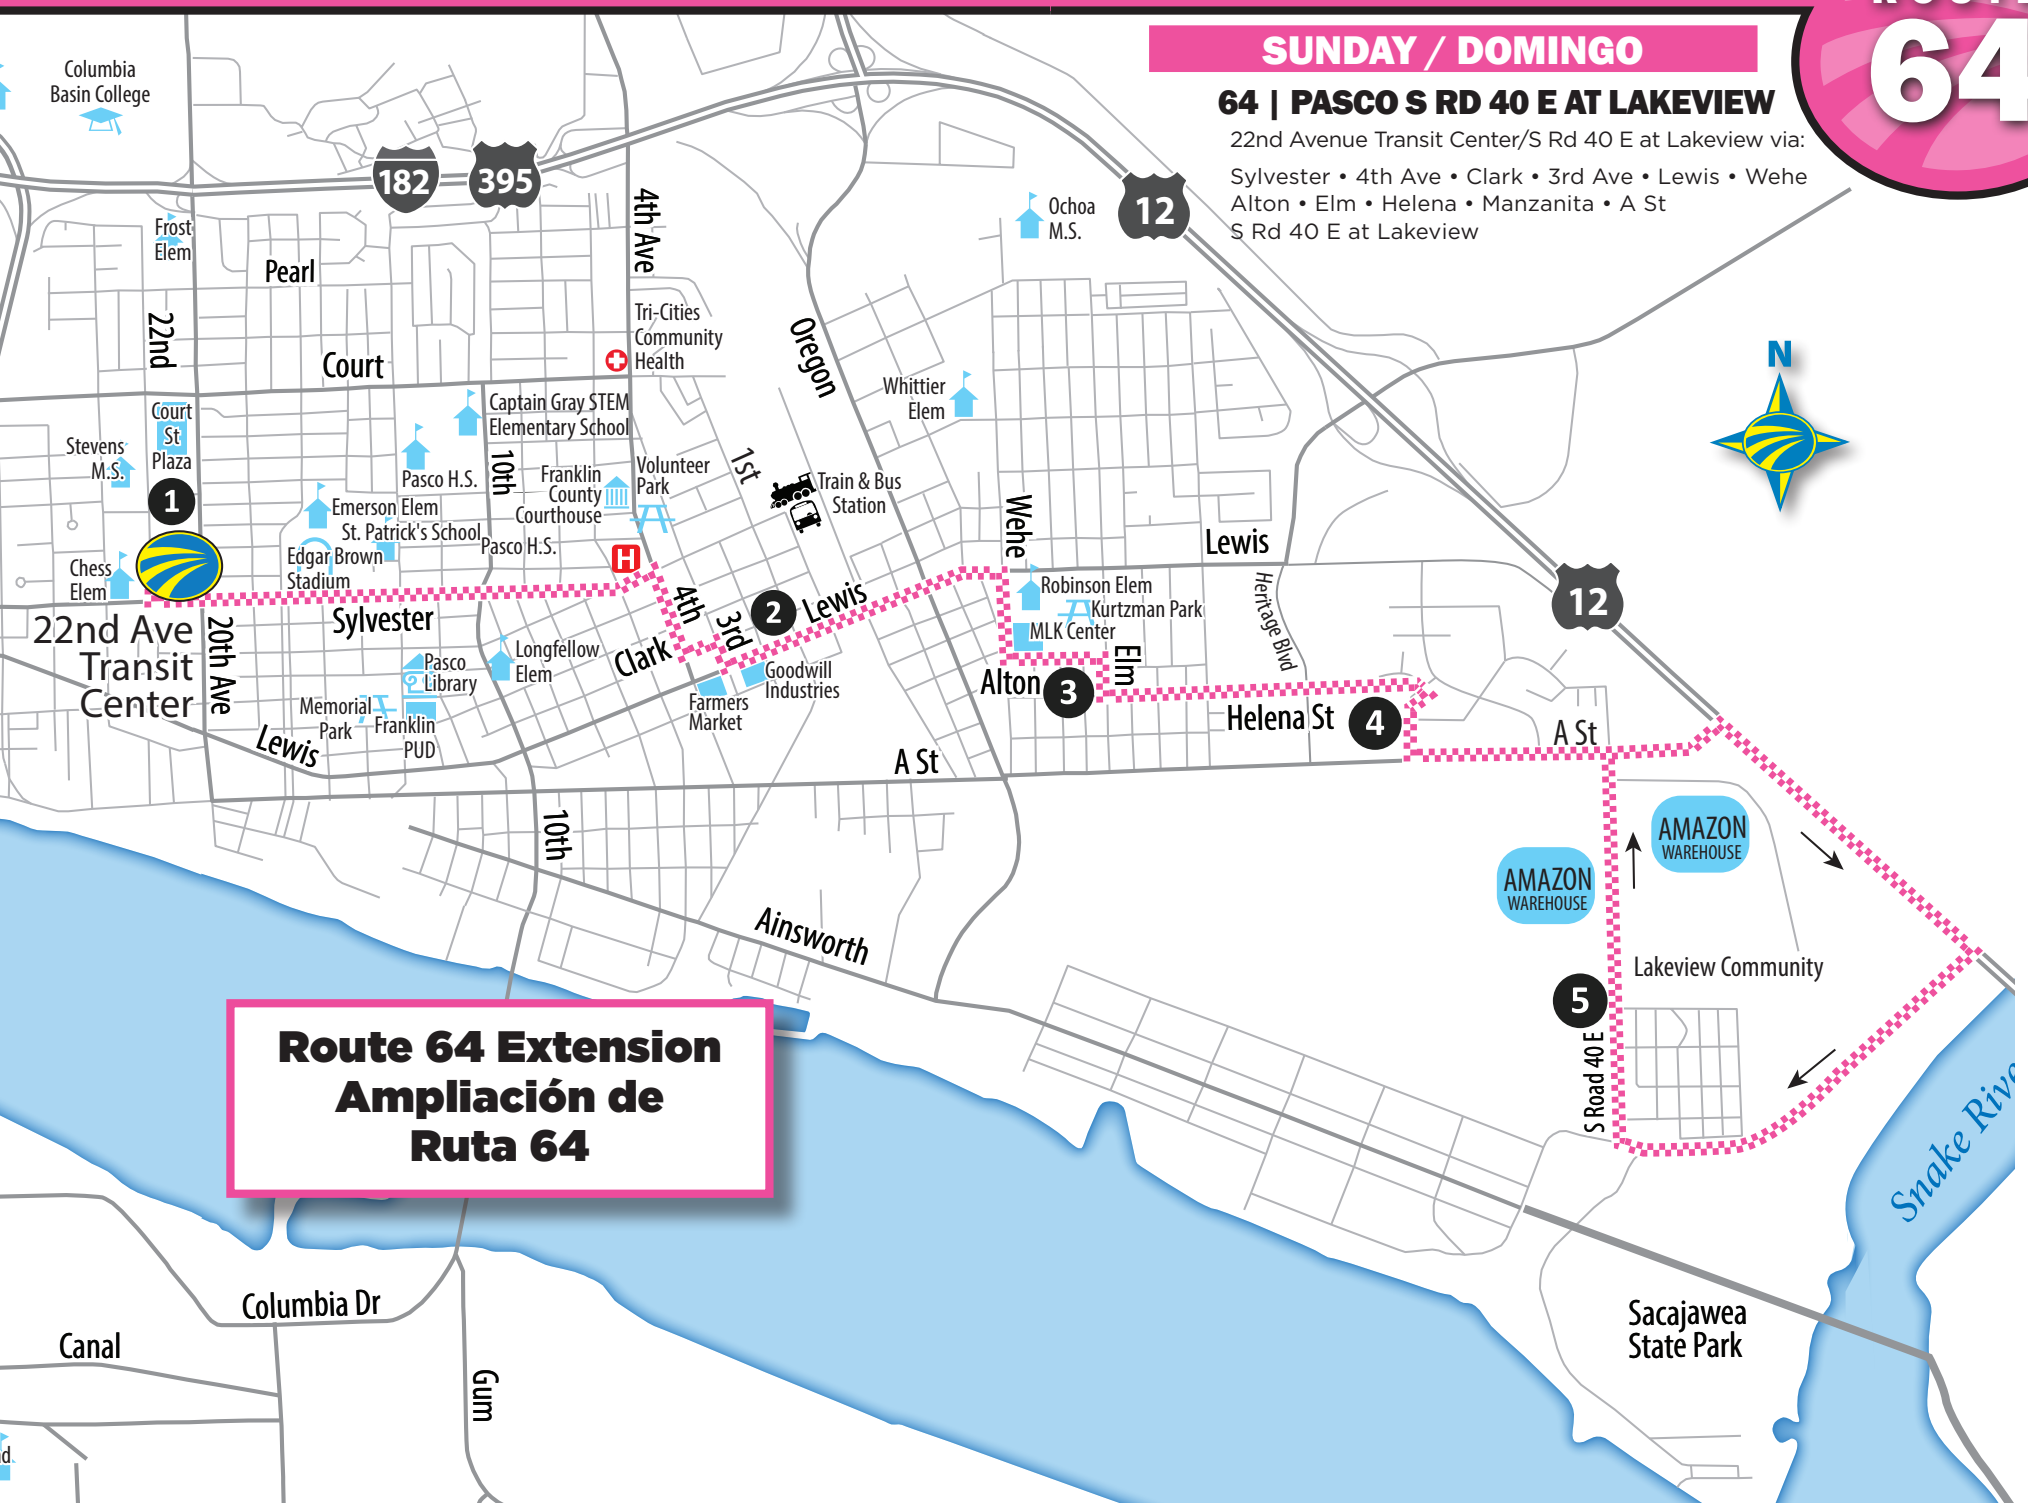

SUNDAY / DOMINGO

64 | PASCO S RD 40 E AT LAKEVIEW

22nd Avenue Transit Center/S Rd 40 E at Lakeview via:
Sylvester • 4th Ave • Clark • 3rd Ave • Lewis • Wehe
Alton • Elm • Helena • Manzanita • A St
S Rd 40 E at Lakeview

SUNDAY

PASCO S RD 40 E AT LAKEVIEW 22nd Avenue Transit Center / S Rd 40 E at Lakeview

**Route 64 Extension
Ampliación de
Ruta 64**