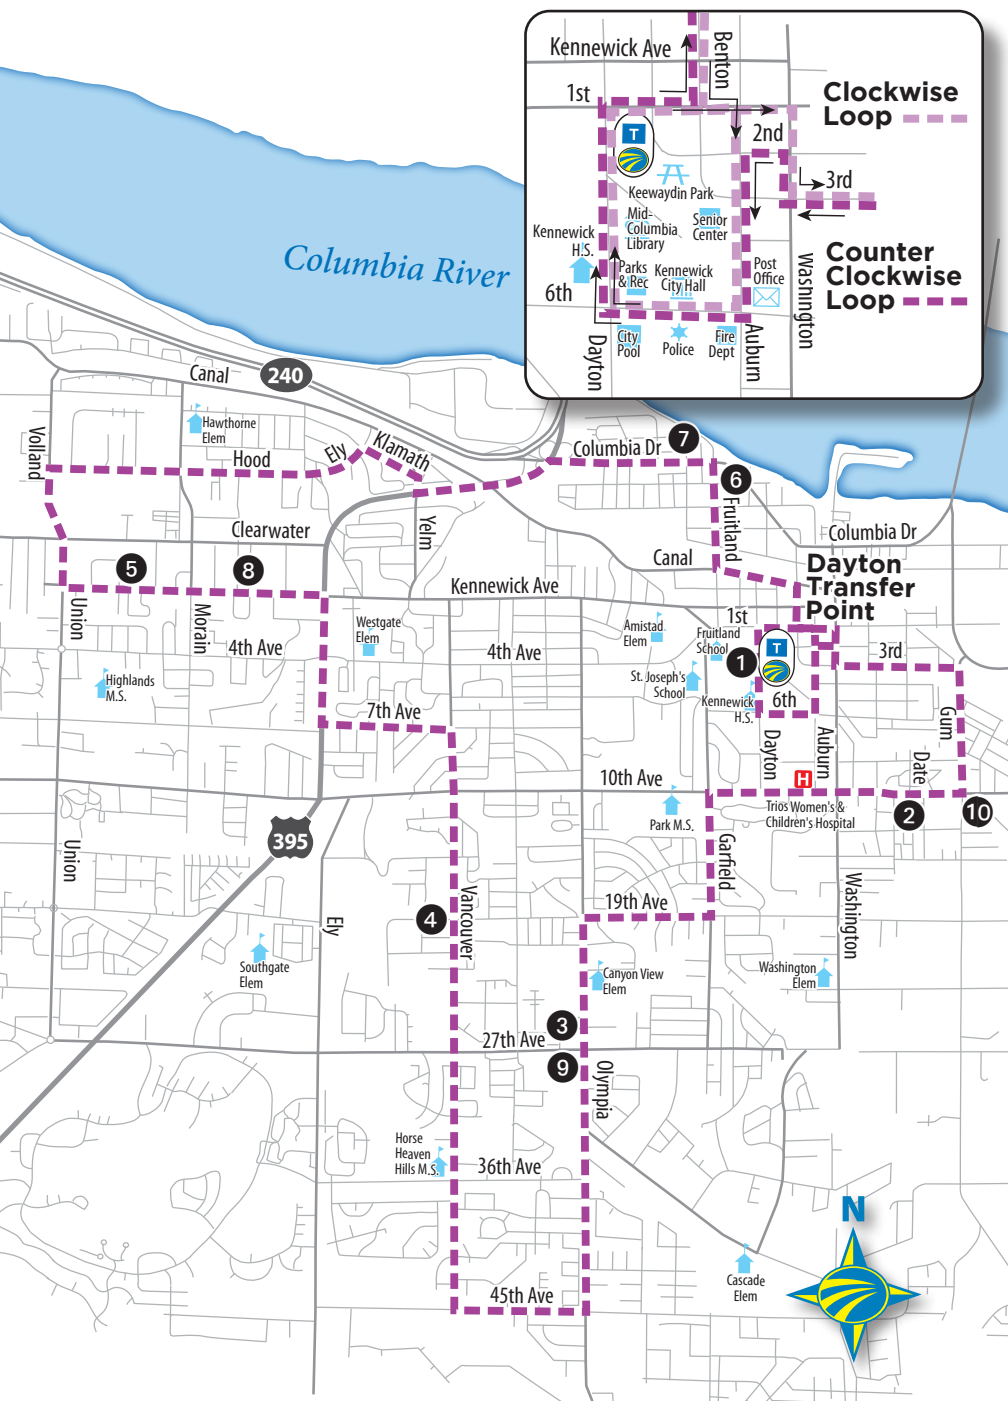

41 | KENNEWICK 45TH AVENUE

Dayton Transfer Point/45th Avenue/Morain via:

- Benton • Canal • Fruitland • Columbia • Yelm • Klamath • Ely
- Hood • Union/Volland • Kennewick Ave • SR 395 • 7th Ave
- Vancouver • 45th Ave • Olympia • 19th Ave • Garfield • 10th Ave
- Gum • 3rd Ave • Washington • 2nd Ave • Auburn • 6th Ave • Dayton • 1st Ave

Monday-Saturday Services • lunes-sábado

 = Saturday Service • Servicio de sábado

CLOCKWISE • DE SALIDA

1	2	3	4	5	6	1
Dayton Transfer Pt	10th Ave & Date	Olympia & 26th Ave	Vancouver & 19th Ave	Kennewick & Reed	Fruitland & Grand Ronde	Dayton Transfer Pt
Leave • Salida						Arrive • Llegada
AM 6:00	AM 6:05	AM 6:12	AM 6:18	AM 6:25	AM 6:35	AM 6:42
7:00	7:05	7:12	7:18	7:25	7:35	7:42
8:00	8:05	8:12	8:18	8:25	8:35	8:42
9:00	9:05	9:12	9:18	9:25	9:35	9:42
10:00	10:05	10:12	10:18	10:25	10:35	10:42
11:00	11:05	11:12	11:18	11:25	11:35	11:42
PM 12:00	PM 12:05	PM 12:12	PM 12:18	PM 12:25	PM 12:35	PM 12:42
1:00	1:05	1:12	1:18	1:25	1:35	1:42
2:00	2:05	2:12	2:18	2:25	2:35	2:42
3:00	3:05	3:12	3:18	3:25	3:35	3:42
4:00	4:05	4:12	4:18	4:25	4:35	4:42
5:00	5:05	5:12	5:18	5:25	5:35	5:42
6:00	6:05	6:12	6:18	6:25	6:35	6:42
7:00	7:05	7:12	7:18	7:25	7:35	7:42

COUNTER-CLOCKWISE • DE REGRESO

1	7	8	4	9	10	1
Dayton Transfer Pt	Columbia Dr & Hartford	Kennewick & Irby St	Vancouver & 19th Ave	Olympia & 27th Ave	Gum & 10th Ave	Dayton Transfer Pt
Leave • Salida						Arrive • Llegada
AM 6:30	AM 6:34	AM 6:45	AM 6:51	AM 6:58	AM 7:05	AM 7:11
7:30	7:34	7:45	7:51	7:58	8:05	8:11
8:30	8:34	8:45	8:51	8:58	9:05	9:11
9:30	9:34	9:45	9:51	9:58	10:05	10:11
10:30	10:34	10:45	10:51	10:58	11:05	11:11
11:30	11:34	11:45	11:51	11:58	PM 12:05	PM 12:11
PM 12:30	PM 12:34	PM 12:45	PM 12:51	PM 12:58	1:05	1:11
1:30	1:34	1:45	1:51	1:58	2:05	2:11
2:30	2:34	2:45	2:51	2:58	3:05	3:11
3:30	3:34	3:45	3:51	3:58	4:05	4:11
4:30	4:34	4:45	4:51	4:58	5:05	5:11
5:30	5:34	5:45	5:51	5:58	6:05	6:11
6:30	6:34	6:45	6:51	6:58	7:05	7:11
7:30	7:34	7:45	7:51	7:58	8:05	8:11