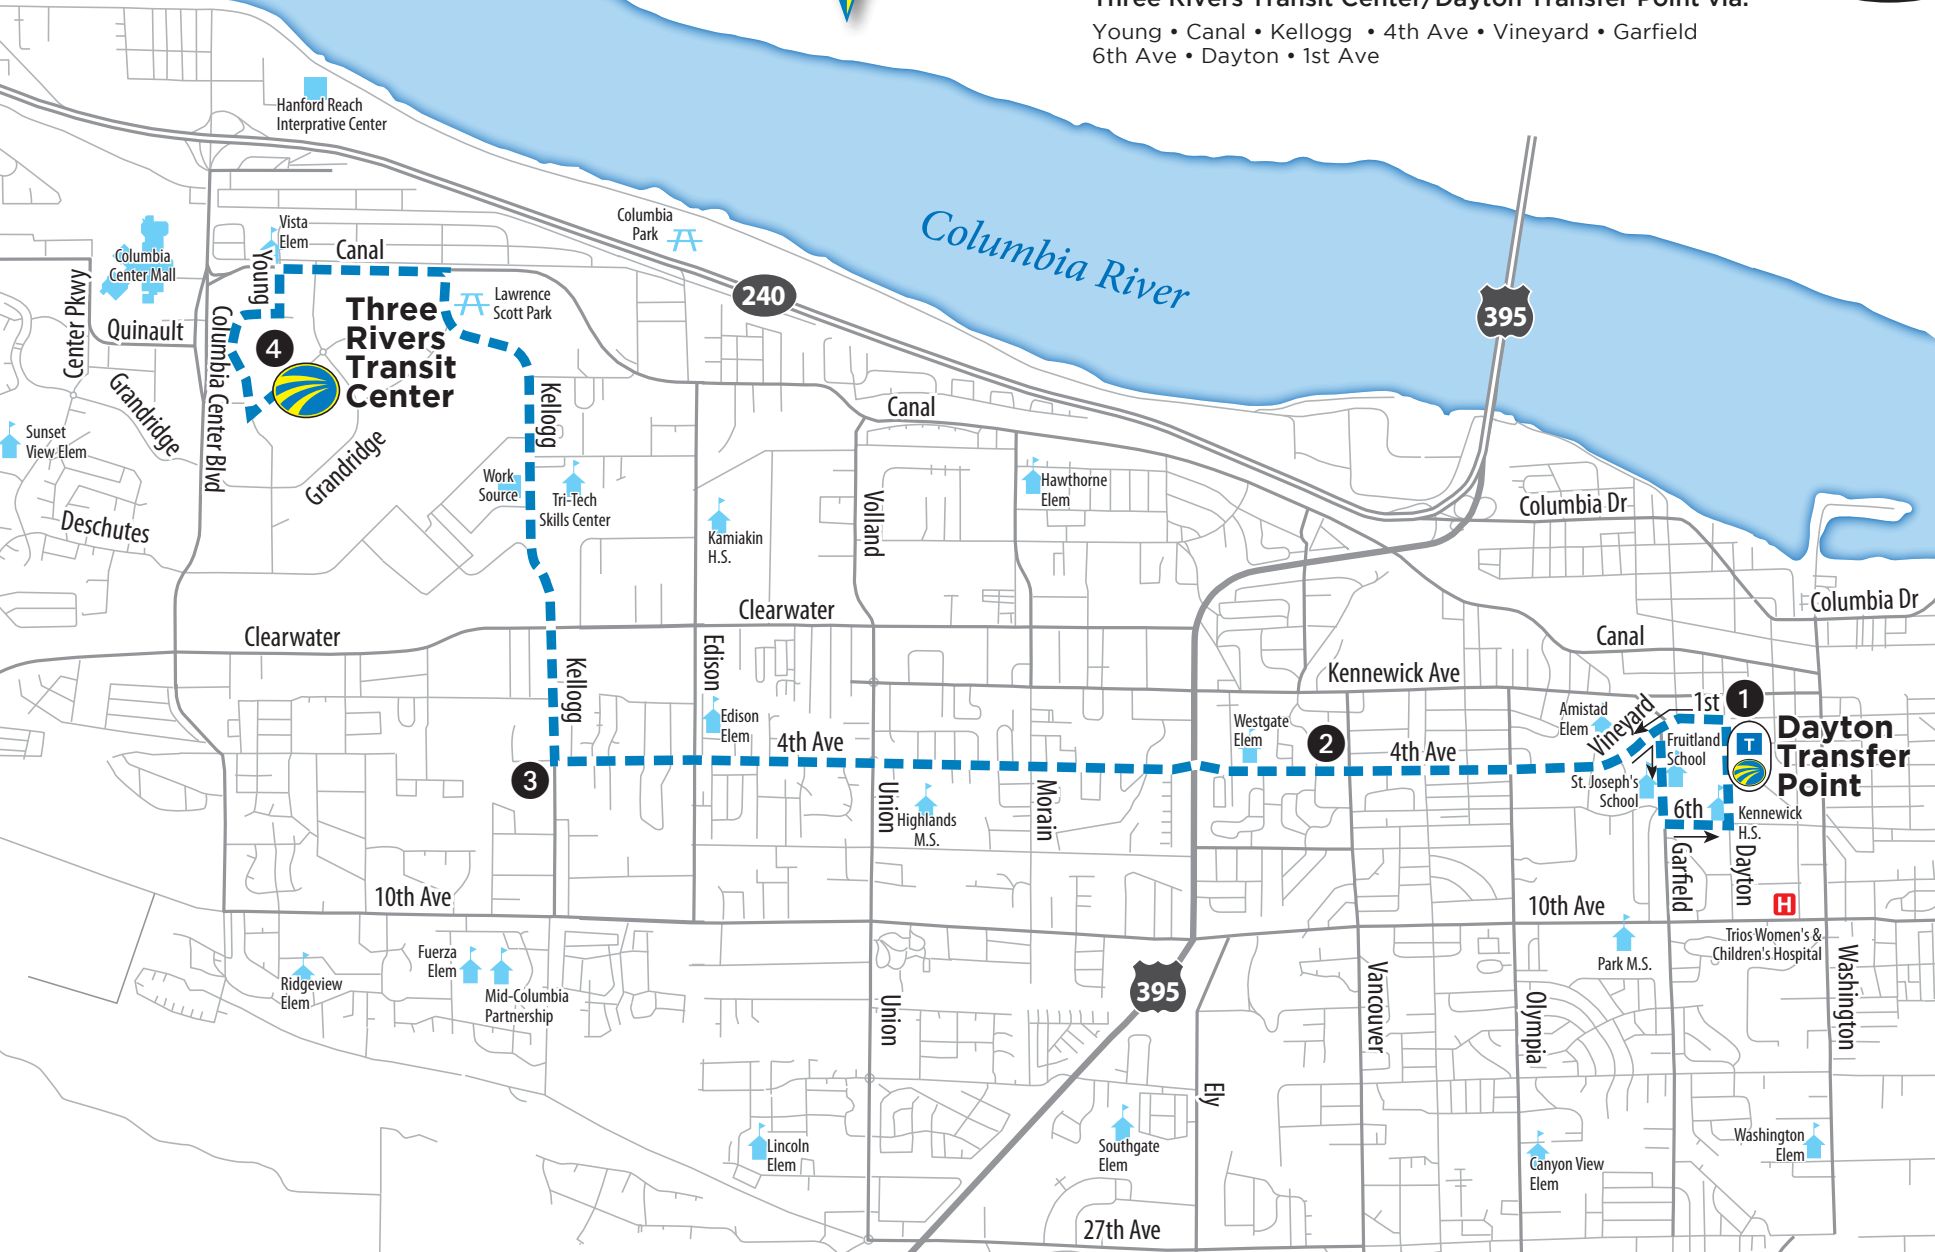

### 42 | KENNEWICK 4<sup>TH</sup> AVENUE

Three Rivers Transit Center/Dayton Transfer Point via:

Young • Canal • Kellogg • 4th Ave • Vineyard • Garfield  
6th Ave • Dayton • 1st Ave

# 42 | KENNEWICK 4<sup>TH</sup> AVENUE

Three Rivers Transit Center/Dayton Transfer Point via:

Young • Canal • Kellogg • 4th Ave • Vineyard • Garfield  
6th Ave • Dayton • 1st Ave

### WESTBOUND • DEL OESTE

1 Dayton Transfer Point	2 4th Ave & Vancouver	3 4th Ave & Kellogg	4 Three Rivers Transit Center
Leave • Salida			Arrive • Llegada
—	—	—	—
AM 6:00	AM 6:04	AM 6:10	AM 6:19
6:30	6:34	6:40	6:49
7:00	7:04	7:10	7:19
7:30	7:34	7:40	7:49
8:00	8:04	8:10	8:19
8:30	8:34	8:40	8:49
9:00	9:04	9:10	9:19
9:30	9:34	9:40	9:49
10:00	10:04	10:10	10:19
10:30	10:34	10:40	10:49
11:00	11:04	11:10	11:19
11:30	11:34	11:40	11:49
PM 12:00	PM 12:04	PM 12:10	PM 12:19
12:30	12:34	12:40	12:49
1:00	1:04	1:10	1:19
1:30	1:34	1:40	1:49
2:00	2:04	2:10	2:19
2:30	2:34	2:40	2:49
3:00	3:04	3:10	3:19
3:30	3:34	3:40	3:49
4:00	4:04	4:10	4:19
4:30	4:34	4:40	4:49
5:00	5:04	5:10	5:19
5:30	5:34	5:40	5:49
6:00	6:04	6:10	6:19
6:30	6:34	6:40	6:49
7:00	7:04	7:10	7:19
7:30	7:34	7:40	7:49
8:30	8:34	8:40	8:49
9:30	9:34	9:40	9:49

### EASTBOUND • DEL ESTE

4 Three Rivers Transit Center	3 4th Ave & Kellogg	2 4th Ave & Vancouver	1 Dayton Transfer Point
Leave • Salida			Arrive • Llegada
AM 6:00	AM 6:08	AM 6:14	AM 6:19
6:30	6:38	6:44	6:49
7:00	7:08	7:14	7:19
7:30	7:38	7:44	7:49
8:00	8:08	8:14	8:19
8:30	8:38	8:44	8:49
9:00	9:08	9:14	9:19
9:30	9:38	9:44	9:49
10:00	10:08	10:14	10:19
10:30	10:38	10:44	10:49
11:00	11:08	11:14	11:19
11:30	11:38	11:44	11:49
PM 12:00	PM 12:08	PM 12:14	PM 12:19
12:30	12:38	12:44	12:49
1:00	1:08	1:14	1:19
1:30	1:38	1:44	1:49
2:00	2:08	2:14	2:19
2:30	2:38	2:44	2:49
3:00	3:08	3:14	3:19
3:30	3:38	3:44	3:49
4:00	4:08	4:14	4:19
4:30	4:38	4:44	4:49
5:00	5:08	5:14	5:19
5:30	5:38	5:44	5:49
6:00	6:08	6:14	6:19
6:30	6:38	6:44	6:49
7:00	7:08	7:14	7:19
7:30	7:38	7:44	7:49
8:00	8:08	8:14	8:19
9:00	9:08	9:14	9:19
—	—	—	—